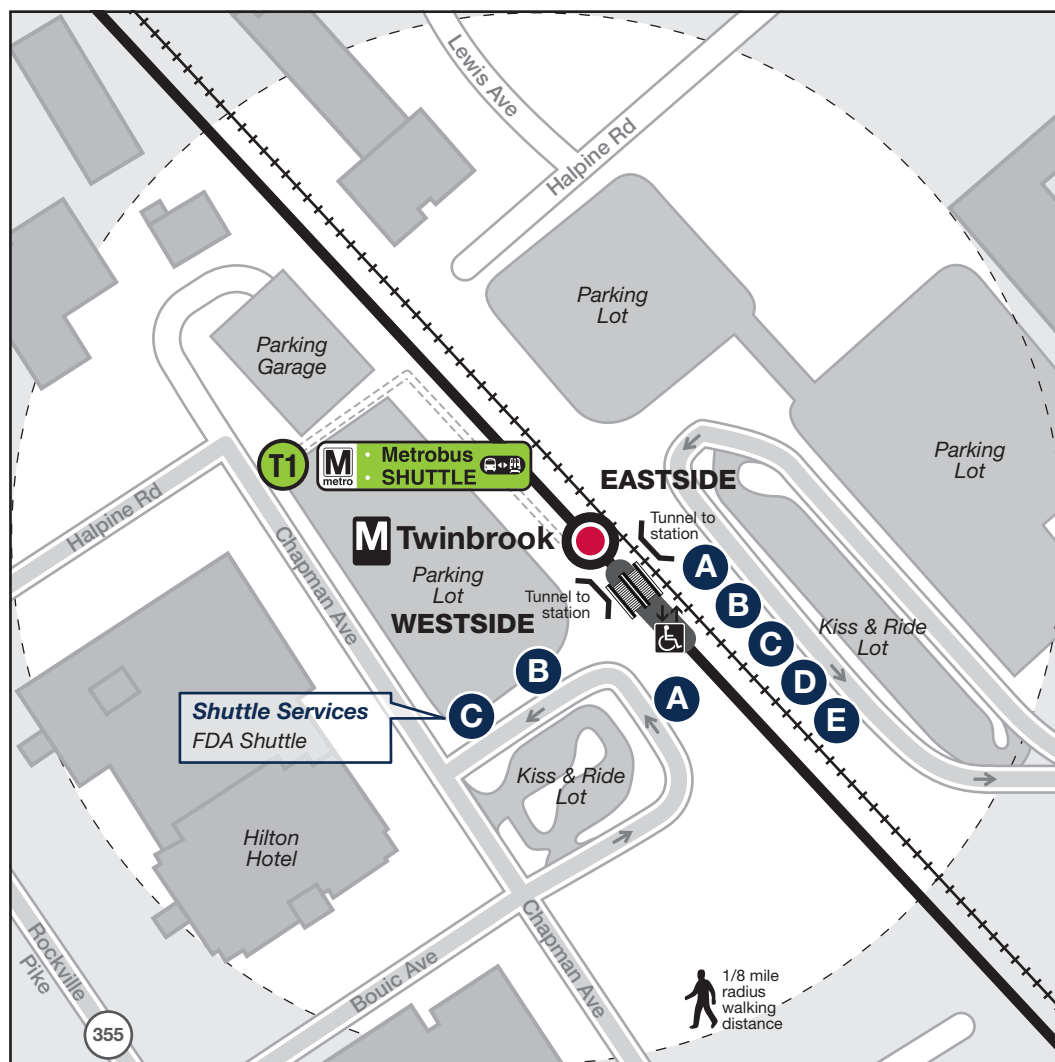

Station Vicinity Map Twinbrook

LEGEND

- A A** Bus Stop/Bus Bay
The lettered discs on this map will help you locate the bus stop or bay near this station. Be advised the letters are not displayed on the street bus stops
- Elevator
- Escalator
- Bus Route
- Metrorail Station and line
- Pathway

64.016.EVAC-0617

Metrobus SHUTTLE

During SafeTrack Surge #16, limited free shuttle buses will replace rail service between Shady Grove and Twinbrook stations. Express shuttle buses will be provided from Shady Grove station to Grosvenor-Strathmore station for quicker and easier access to rail service. Shuttle buses stop ONLY at Metrorail stations.

BUS SERVICE AND BOARDING LOCATIONS

Route	Destination	Stops
METROBUS (EASTSIDE)		
C4	Prince George's Plaza M	A
J5	Paul S. Sarbanes Transit Center (Silver Spring M)	D

Route	Destination	Stops
RIDE ON - MONTGOMERY COUNTY (EASTSIDE)		
10	Hillandale	B
26	Glenmont M	C
26	Montgomery Mall	C
44	Rockville M	E
45	Rockville Regional Transit Center	E
93	Twinbrook M HHS Shuttle	B

Route	Destination	Stops
RIDE ON - MONTGOMERY COUNTY (WESTSIDE)		
5	Paul S. Sarbanes Transit Center (Silver Spring M)	B
46	Medical Center M	A
46	Montgomery College, Shady Grove M	A

Subject to change without notice. Esta información puede cambiar.