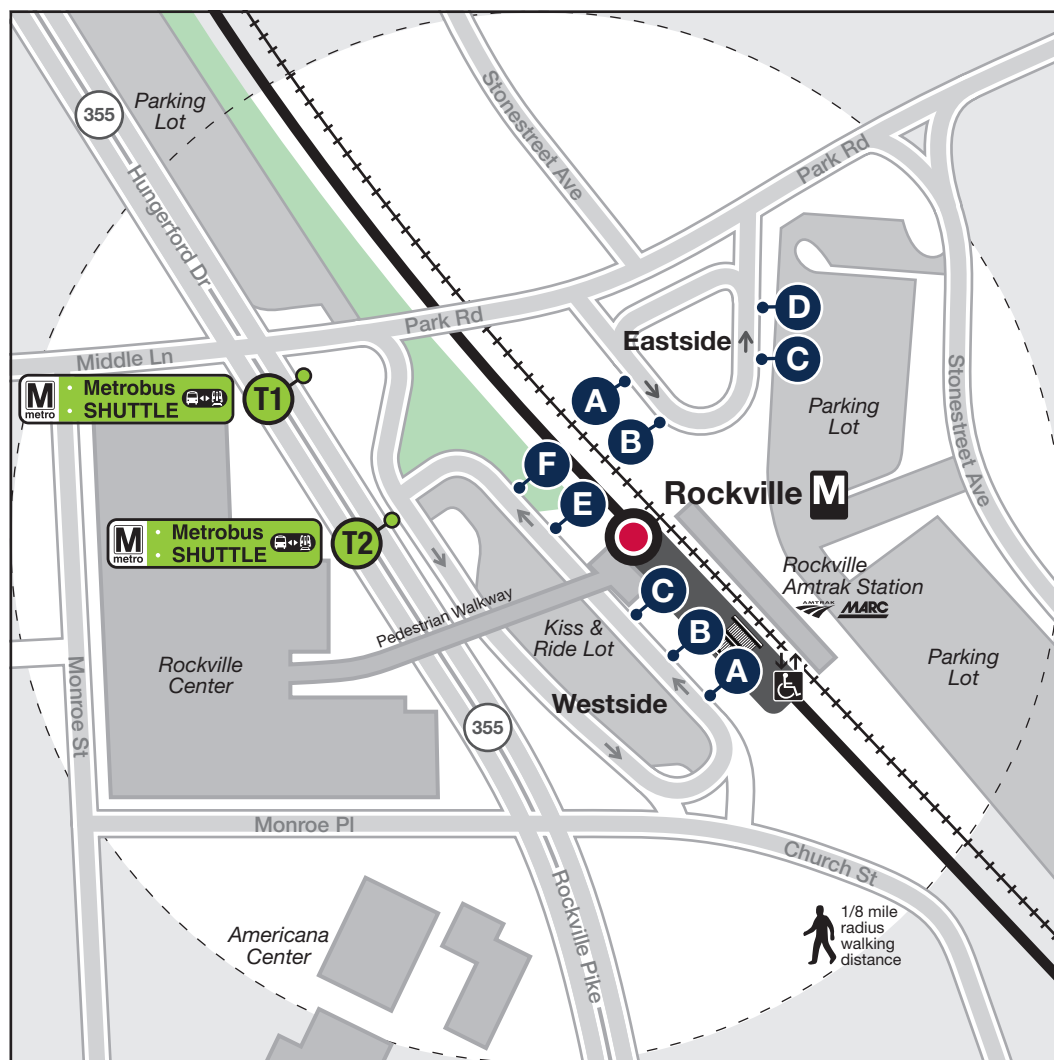

Station Vicinity Map Rockville

LEGEND

A A Bus Stop/Bus Bay

The lettered discs on this map will help you locate the bus stop or bay near this station. Be advised the letters are not displayed on the street bus stops

Elevator

Escalator

Bus Route

Metrorail Station and line

65.017.EVAC-0617

Metrobus SHUTTLE

During SafeTrack Surge #16, limited free shuttle buses will replace rail service between Shady Grove and Twinbrook stations. Express shuttle buses will be provided from Shady Grove station to Grosvenor-Strathmore station for quicker and easier access to rail service. Shuttle buses stop **ONLY** at Metrorail stations.

T1 Shuttle Bus Stop
Located on Rockville Pike

Local Shuttle Service to Shady Grove **M**
Buses will run every 5-10 minutes.

T2 Shuttle Bus Stop
Located on station roadway

Local Shuttle Service to Twinbrook **M**
Buses will run every 5-10 minutes.

APPROXIMATE WALKING DISTANCE TO THE NEXT METRO STATION FROM THIS EXIT

There are no stations within a reasonable walking distance.

BUS SERVICE AND BOARDING LOCATIONS

Route	Destination	Stops
METROBUS (WESTSIDE)		
Q1, Q2, Q5, Q6	Shady Grove M	B
Q1, Q2, Q4	Paul S. Sarbanes Transit Center (Silver Spring M)	C
Q5, Q6	Wheaton M	C
METROBUS (EASTSIDE)		
T2	Friendship Heights M	A

Route	Destination	Stops
RIDE ON-MONTGOMERY COUNTY (WESTSIDE)		
44	Twinbrook M	F
46	Medical Center M	A
46	Montgomery College	A
47	Bethesda M	F
54	Lakeforest Transit Center	E
56	Lakeforest Transit Center	E
63	Shady Grove M	E
81	White Flint M	F

Route	Destination	Stops
RIDE ON-MONTGOMERY COUNTY (EASTSIDE)		
45	Twinbrook M	D
45	Rockville Regional Transit Center	D
48	Wheaton M	B
49	Glenmont M	B
52	Montgomery General Hospital	D
55	Germantown Transit Center	C
59	Montgomery Village	C
301	Tobytown	D

Subject to change without notice. Esta información puede cambiar.