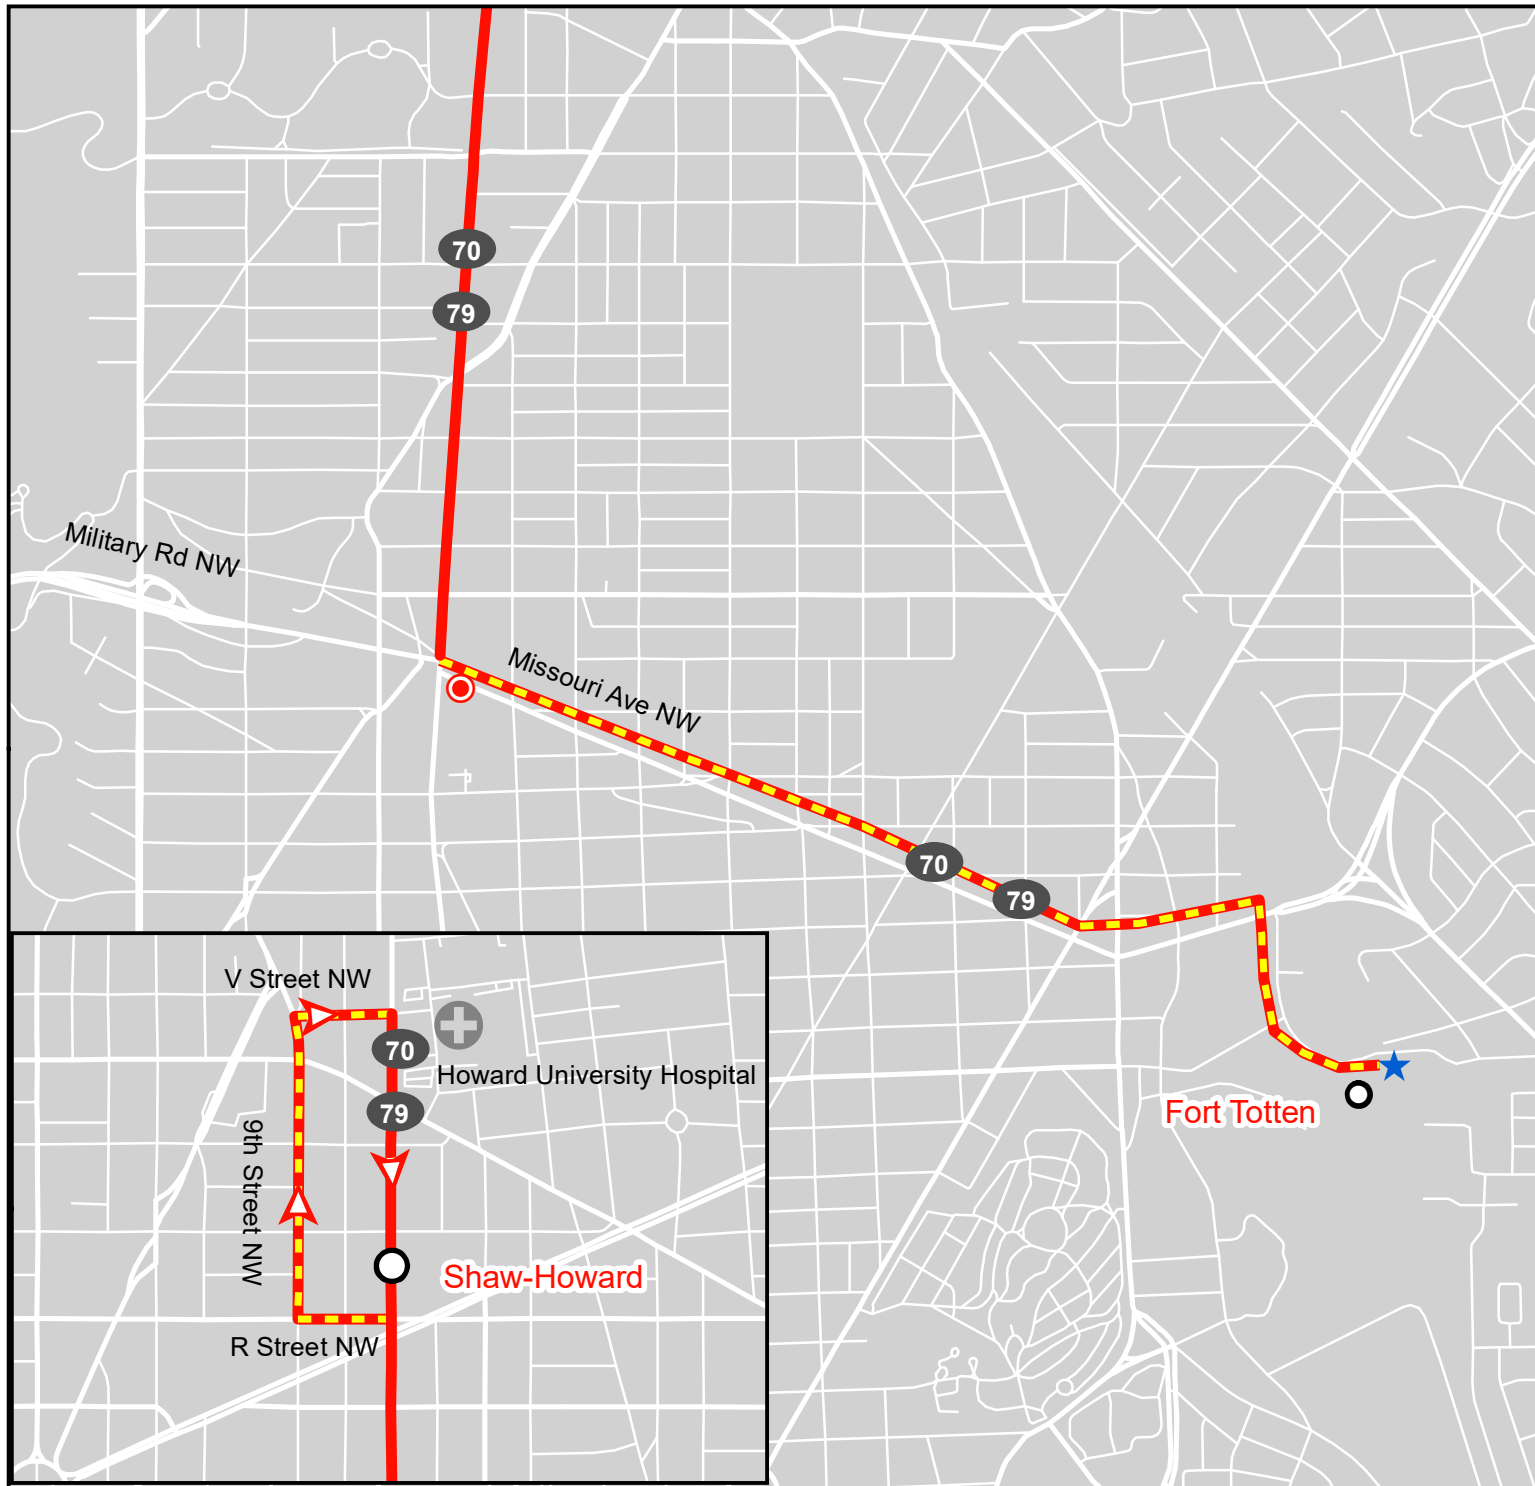

DC Open Streets

Closure of
Georgia Avenue NW
Missouri Avenue -
Barry Place
Saturday, October 5

Routes:
70, 79

Legend

-  Route 70 Temporary Stop
-  Bus Turnaround Locations
-  Metrorail Stations
-  Route 70 Regular Route
-  Route 70 Detour Route

0 0.1 0.2 0.4 Miles