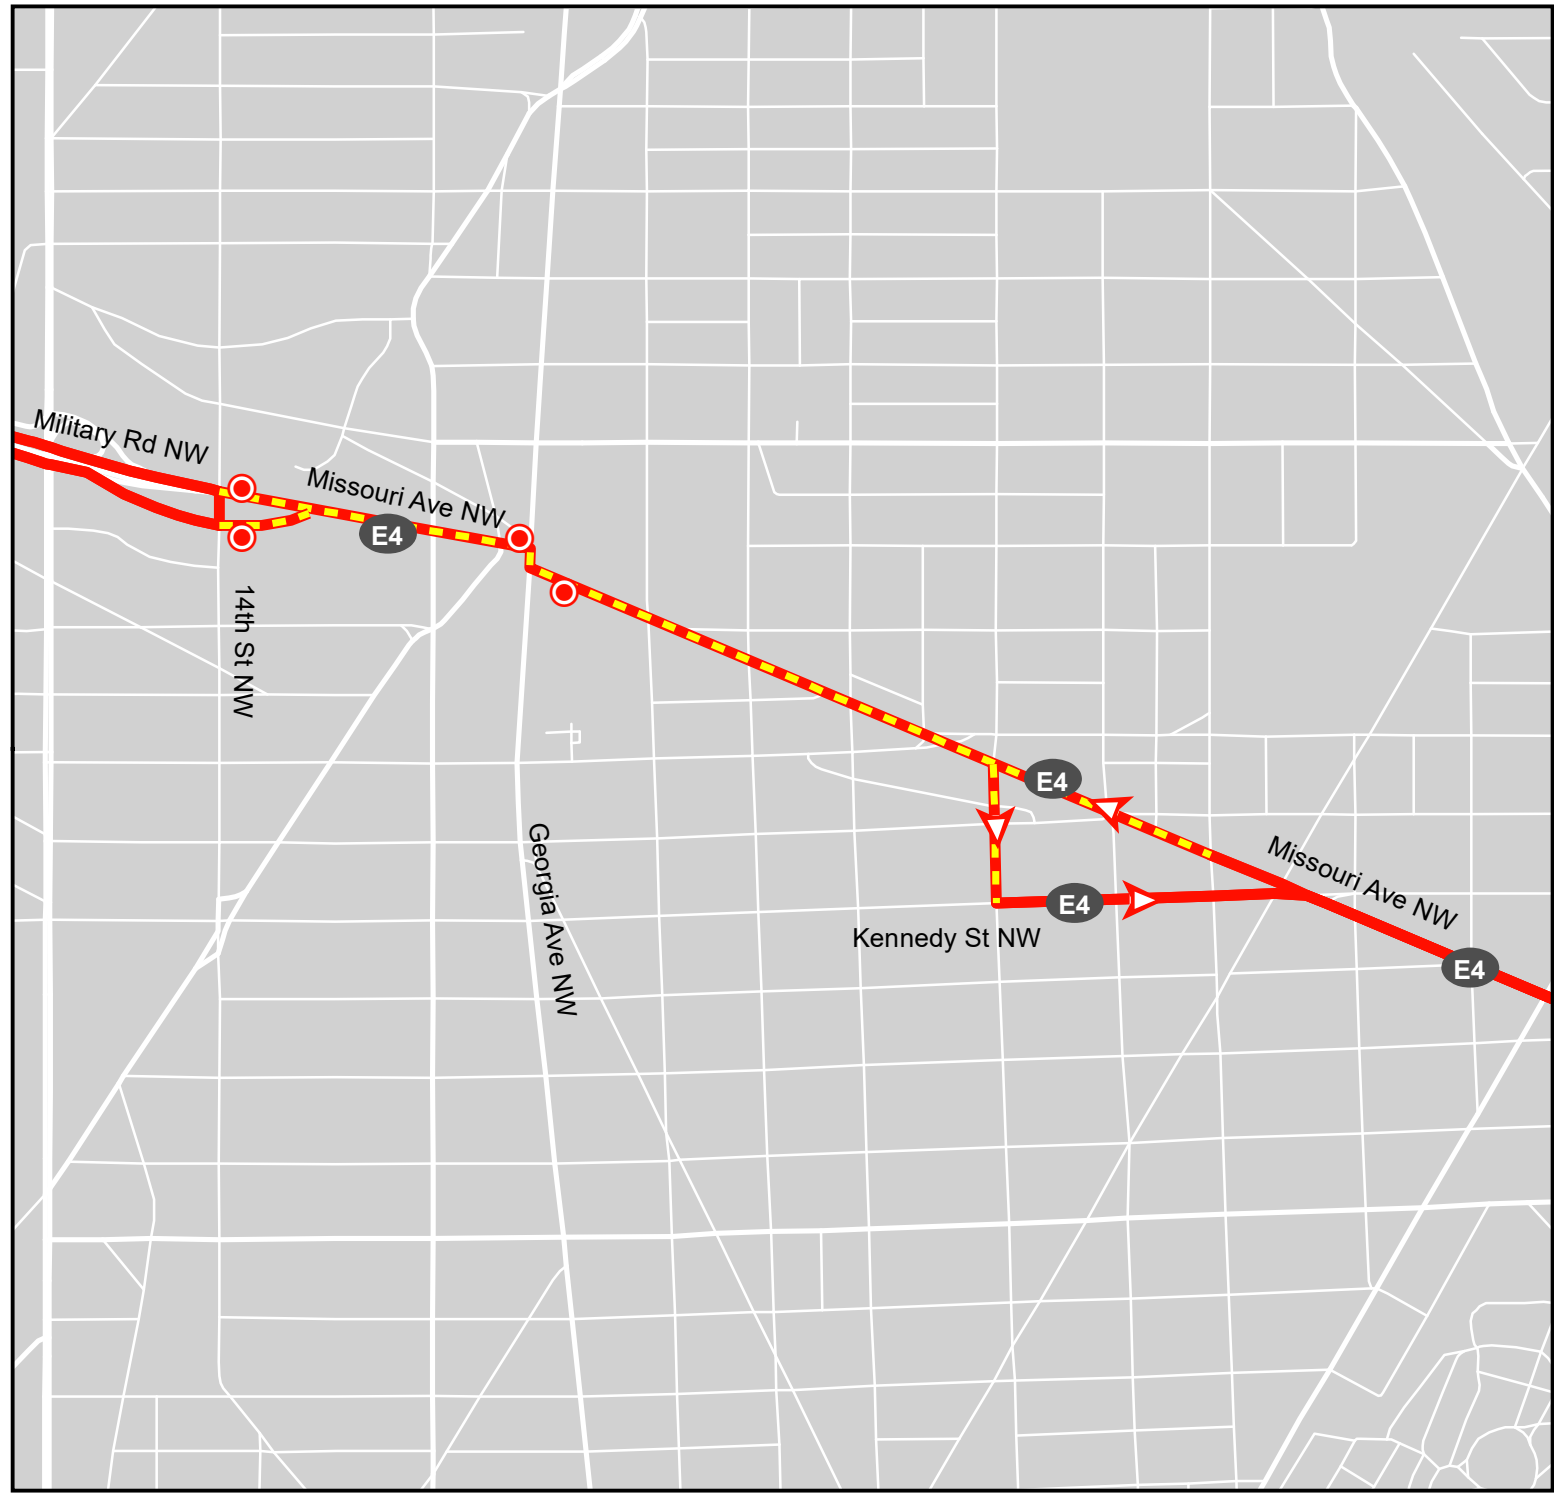

DC Open Streets

Closure of
Georgia Avenue NW
Missouri Avenue -
Barry Place
Saturday, October 5

Route:
E4

Legend

-  Temporary Bus Stops
-  E4 Detour Route
-  E4 Regular Route