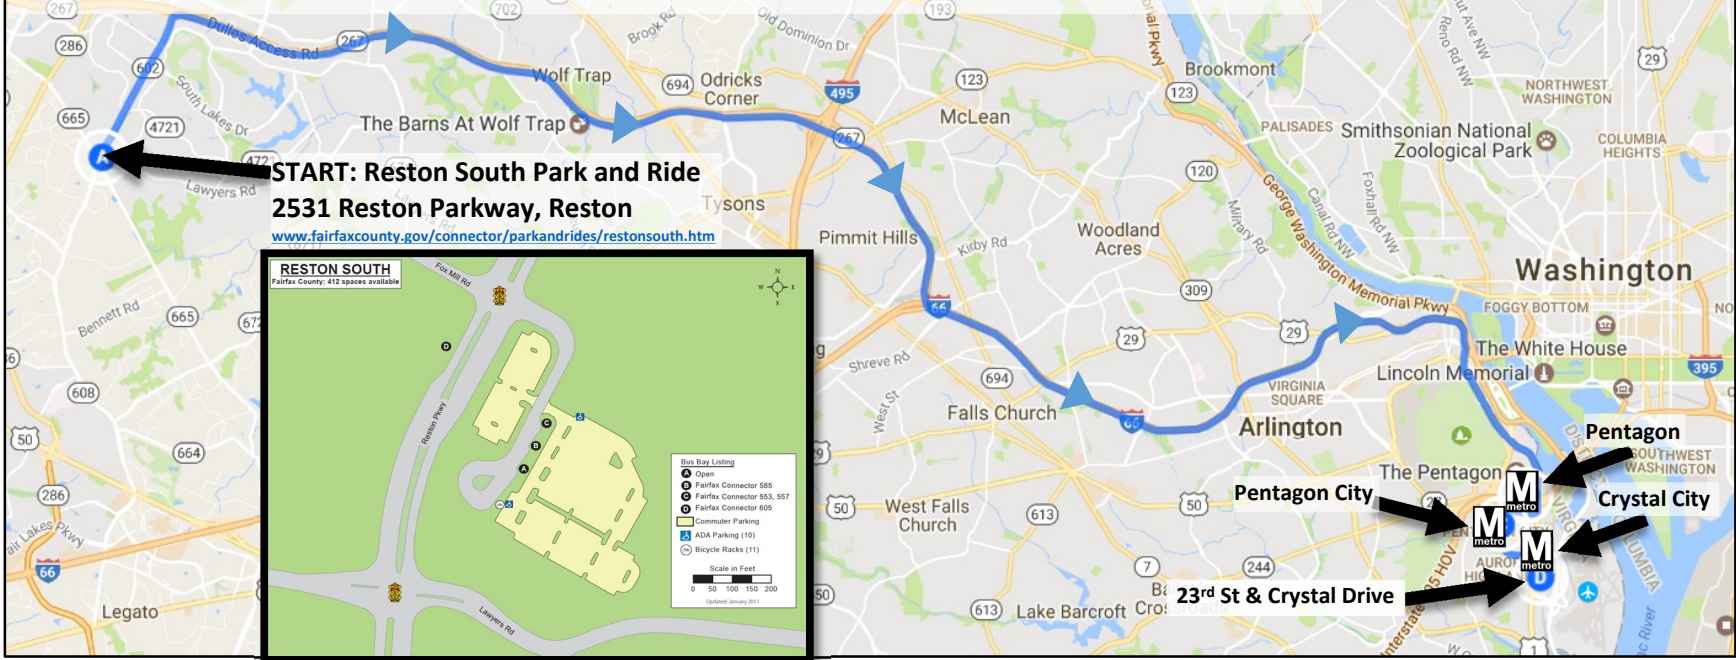

# AM Routing: Reston South P&R to Pentagon & Crystal City

# PM Routing: Crystal City & Pentagon to Reston South P&R