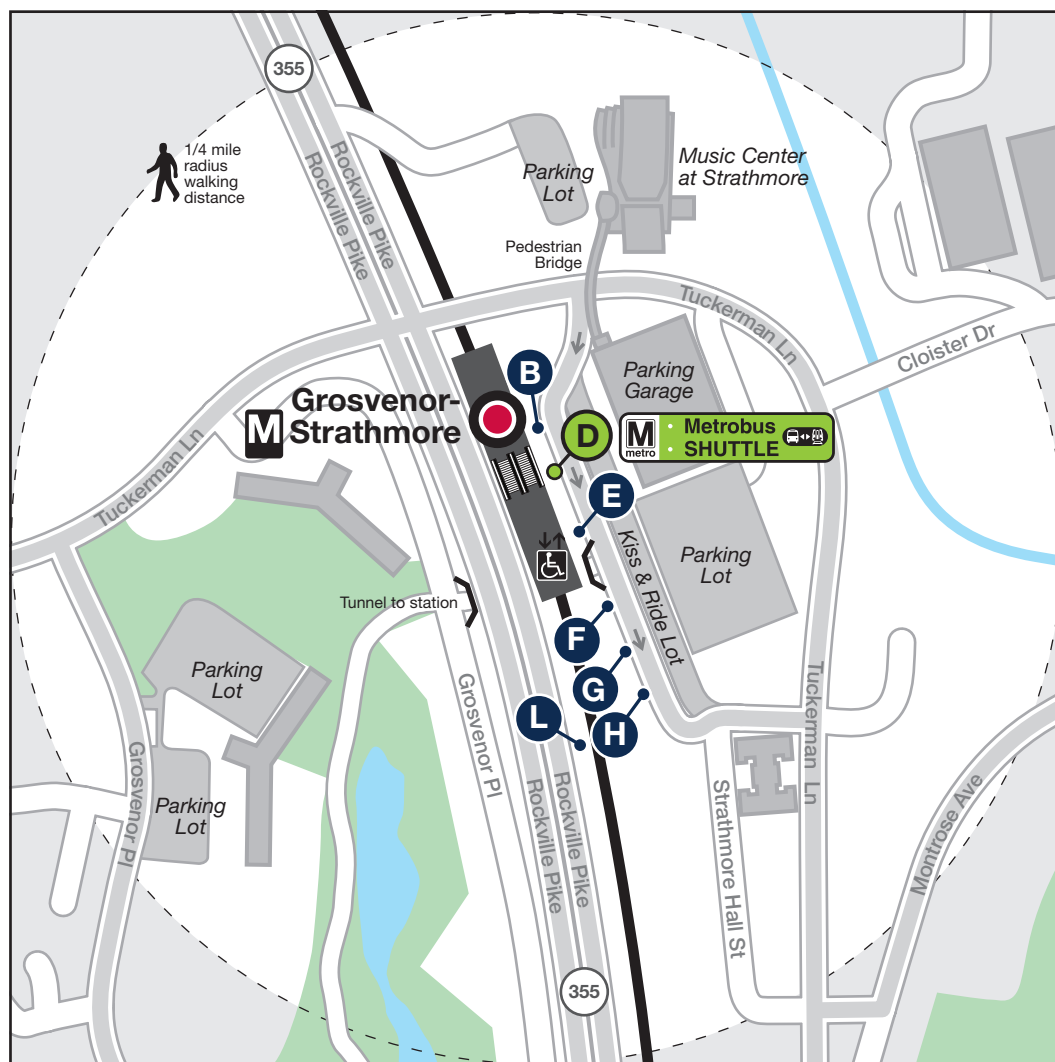

# Station Vicinity Map Grosvenor-Strathmore

### LEGEND

N

**A A** Bus Stop/Bus Bay

The lettered discs on this map will help you locate the bus stop or bay near this station. Be advised the letters are not displayed on the street bus stops

Elevator

Escalator

Bus Route

Metrorail Station and line

62.014.EVAC-0617

**M** Metrobus SHUTTLE

During SafeTrack Surge #16, limited free shuttle buses will replace rail service between Shady Grove and Twinbrook stations. Express shuttle buses will be provided between Shady Grove station and Grosvenor-Strathmore station during weekday rush hour for quicker and easier access to rail service.

## BUS SERVICE AND BOARDING LOCATIONS

Route	Destination	Stops
<b>METROBUS</b>		
J5	Paul S. Sarbanes Transit Center (Silver Spring <b>M</b> )	<b>F</b>
J5	Twinbrook <b>M</b>	<b>L</b>

Route	Destination	Stops
<b>RIDE ON-MONTGOMERY COUNTY</b>		
6	Montgomery Mall Transit Center	<b>G</b>
6	Parkside	<b>G</b>
37	Potomac Community Center	<b>G</b>
37	Wheaton <b>M</b>	<b>G</b>
46	Medical Center <b>M</b>	<b>E</b>
46	Montgomery College, Shady Grove <b>M</b>	<b>L</b>
96	Montgomery Mall Transit Center	<b>H</b>