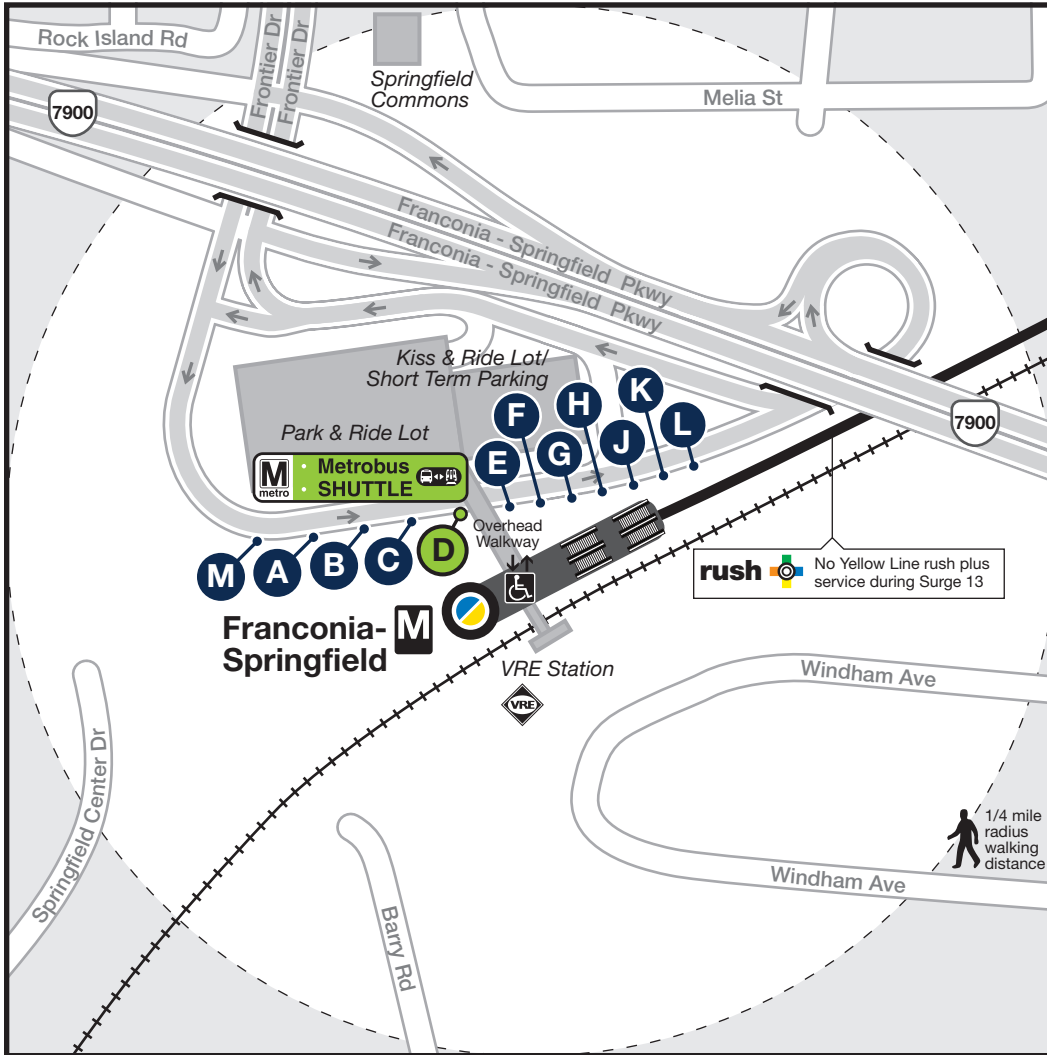

Station Vicinity Map Franconia-Springfield

LEGEND

A A Bus Stop/Bus Bay
The lettered discs on this map will help you locate the bus stop or bay near this station. Be advised the letters are not displayed on the street bus stops

- Elevator
- Escalator
- Bus Served Road
- Metrorail Station and line

86.EVAC-0317

M Metrobus
SHUTTLE

During SafeTrack Surge #13, free shuttle buses will be provided to supplement rail service. Shuttle buses will operate every 6-8 minutes Monday thru Friday from 5:40 a.m. to 9:10 a.m. and 3:57 p.m. to 6:27 p.m.

D Blue/Yellow Line Shuttle Bus Stop

APPROXIMATE WALKING DISTANCE TO THE NEXT METRO STATION FROM THIS EXIT

Station	Lines	Distance	Time to Station	Directions
---------	-------	----------	-----------------	------------

There are no stations within a reasonable walking distance.

BUS SERVICE AND BOARDING LOCATIONS

Route	Destination	Stops	Route	Destination	Stops	Route	Destination	Stops
METROBUS			305	Lorton VRE Station	L	373	Laurel Crest	G
18R	Burke Centre	C	310	Rolling Valley Park & Ride	F	401	Tysons West*Park	E
18S	Burke Centre	C	310	Huntington M	H	494	Tysons-Spring Hill M	L
S80	TAGS – Metro Park	C	321	Van Dorn St M (Counterclockwise)	H	494	Lorton VRE Station	L
S80	TAGS – Springfield Hilton	D	322	Van Dorn St M (Clockwise)	F	BESTBUS		
S91	TAGS – Mall Shuttle	D	333	Saratoga Park & Ride	J	PRTC		
FAIRFAX CONNECTOR – FAIRFAX CO			334	DLA/Gateway 95	J	PRTC PRTC Transit Center		
231	Van Dorn St M (Counterclockwise)	K	335	Fort Belvoir	J	GREYHOUND		
232	Van Dorn St M (Clockwise)	K	371	Lorton Park & Ride	G			
301	Huntington M	L	372	Lorton Park & Ride	G			