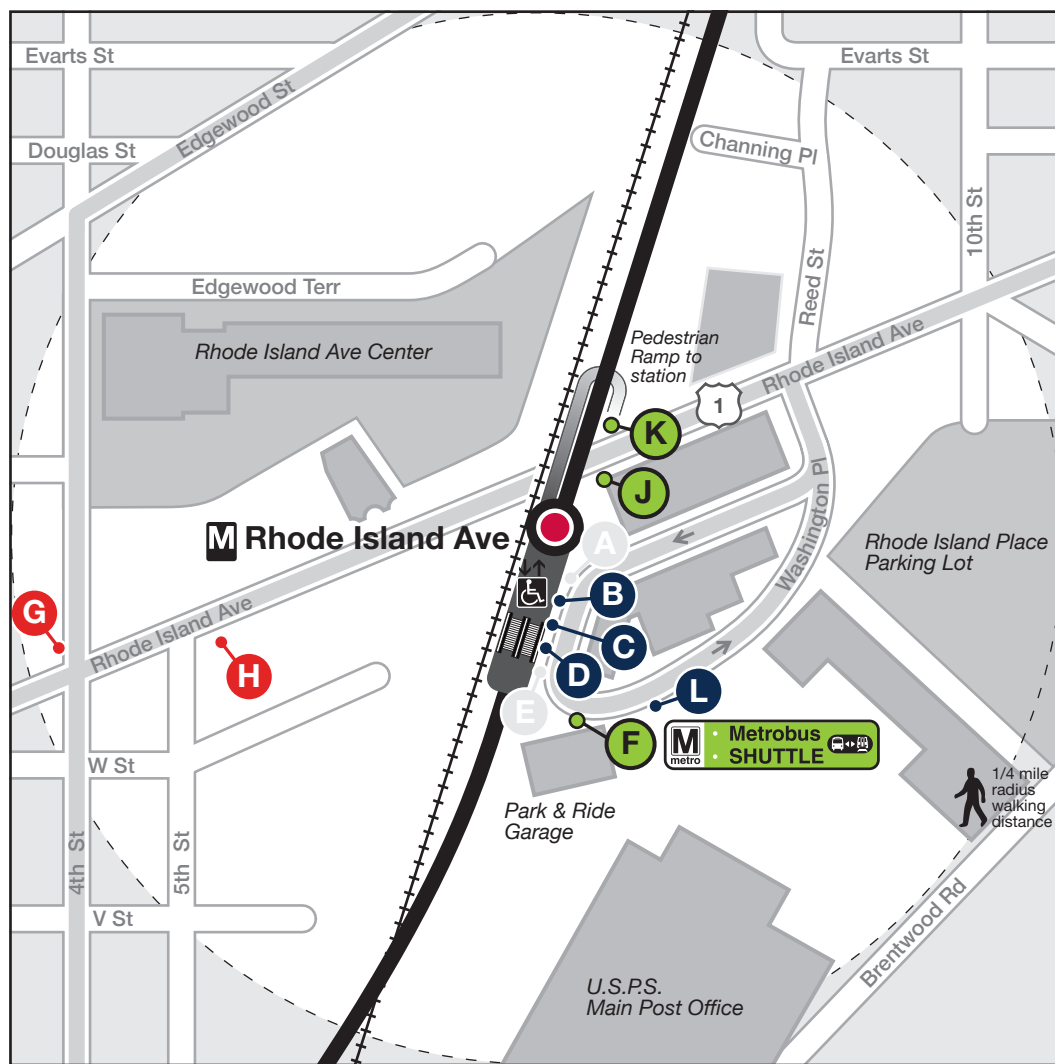

Station Vicinity Map Rhode Island Ave

LEGEND

- A A** Bus Stop/Bus Bay
- The lettered discs on this map will help you locate the bus stop or bay near this station. Be advised the letters are not displayed on the street bus stops
- Elevator
- Escalator
- Bus Route
- Metrorail Station and line

04.026.EVAC-0618

Metrobus SHUTTLE

During the July 21–Sept 3, 2018 Red Line Segment Shutdown, shuttle bus service will replace rail service from Fort Totten to NoMa-Gallaudet U.

- F** Red Line Local Shuttle Bus Stop to NoMa-Gallaudet U **M**, to Brookland-CUA **M**, to Fort Totten **M**
- J** Express Shuttle Bus Stop to Brookland-CUA **M**
- K** Express Shuttle Bus Stop to Gallery Place **M**

APPROXIMATE WALKING DISTANCE TO THE NEXT METRO STATION FROM THIS EXIT

There are no stations within a reasonable walking distance.

BUS SERVICE AND BOARDING LOCATIONS

Route	Destination	Stops
METROBUS		
83	Cherry Hill Park	L
86	Calverton	L
B8	Fort Lincoln	F
B9	Colmar Manor	F
D8	Union Station M	C
D8	Washington Hospital Center	C
H8	Mount Pleasant	L
H9	Fort Dr & 1st St	L
P6	Anacostia M / Eckington	B

Route	Destination	Stops
S41	Carver Terrace	C
T14	New Carrollton M	D
T18	New Carrollton M	D
Board on 4th St		
G8	Farragut North/West M	F G
G8	Avondale	H
Board on Rhode Island Ave		
G9	Franklin Square	K
G9	Rhode Island Ave & Eastern Ave	J