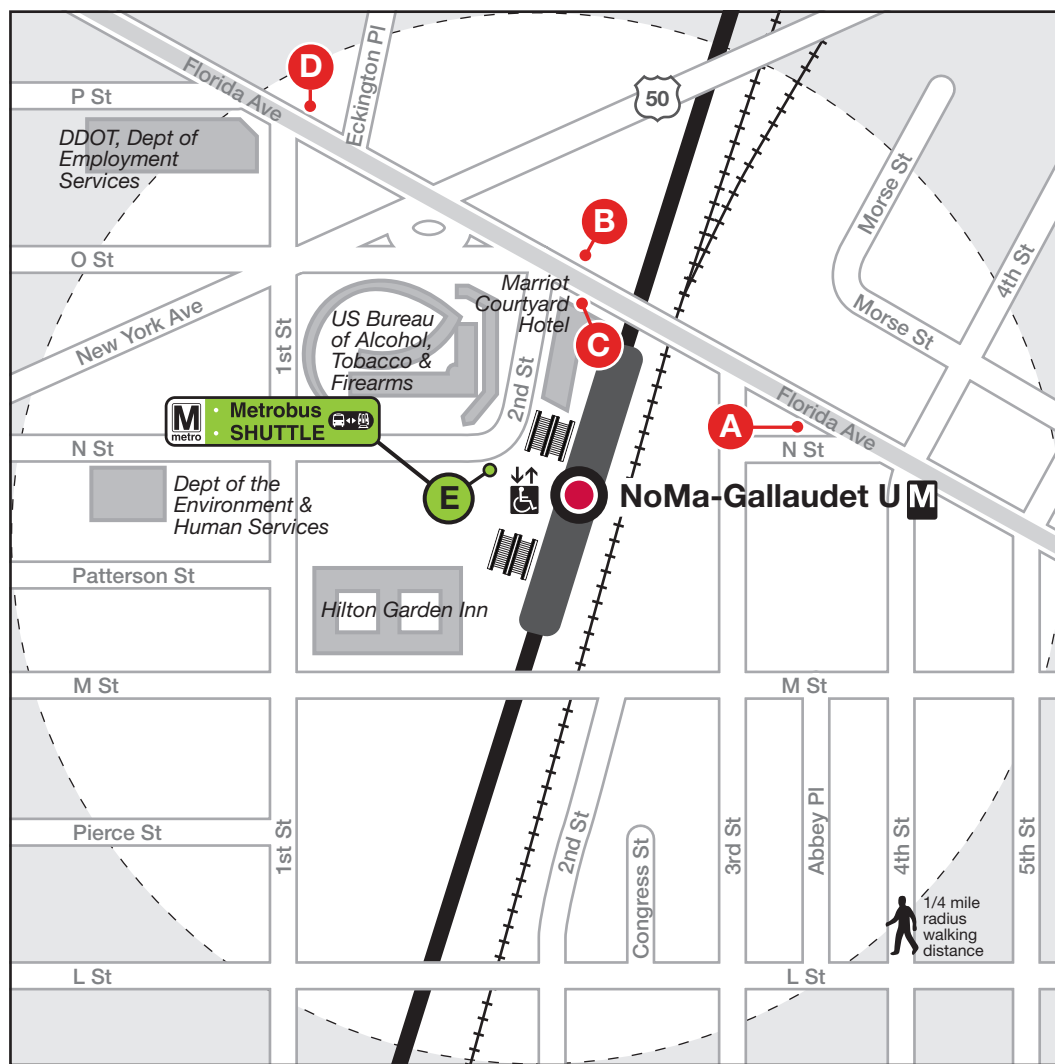

Station Vicinity Map NoMa-Gallaudet U

LEGEND

A A Bus Stop/Bus Bay

The lettered discs on this map will help you locate the bus stop or bay near this station. Be advised the letters are not displayed on the street bus stops

Elevator

Escalator

Bus Route

Metrorail Station and line

05.108.EVAC-0618

Metrobus SHUTTLE

During the July 21–Sept 3, 2018 Red Line Segment Shutdown, shuttle bus service will replace rail service from Fort Totten to NoMa-Gallaudet U.

E Red Line Local Shuttle Bus Stop

- to Rhode Island Ave **M**
- to Brookland-CUA **M**
- to Fort Totten **M**

To Union Station, 0.75 mile ↓

APPROXIMATE WALKING DISTANCE TO THE NEXT METRO STATION FROM THIS EXIT

Station	Lines	Distance	Time to Station	Directions
Union Station		0.75 mile	15 mins	Turn left on 1st St and go 6 blocks to the station.

BUS SERVICE AND BOARDING LOCATIONS

Route	Destination	Stops
METROBUS		
90	Duke Ellington Bridge	B D
90	Anacostia M	A C
92	Reeves Center	B D
92	Congress Heights M	A C
X3	Duke Ellington Bridge	B D
X3	Minnesota Ave M	A C