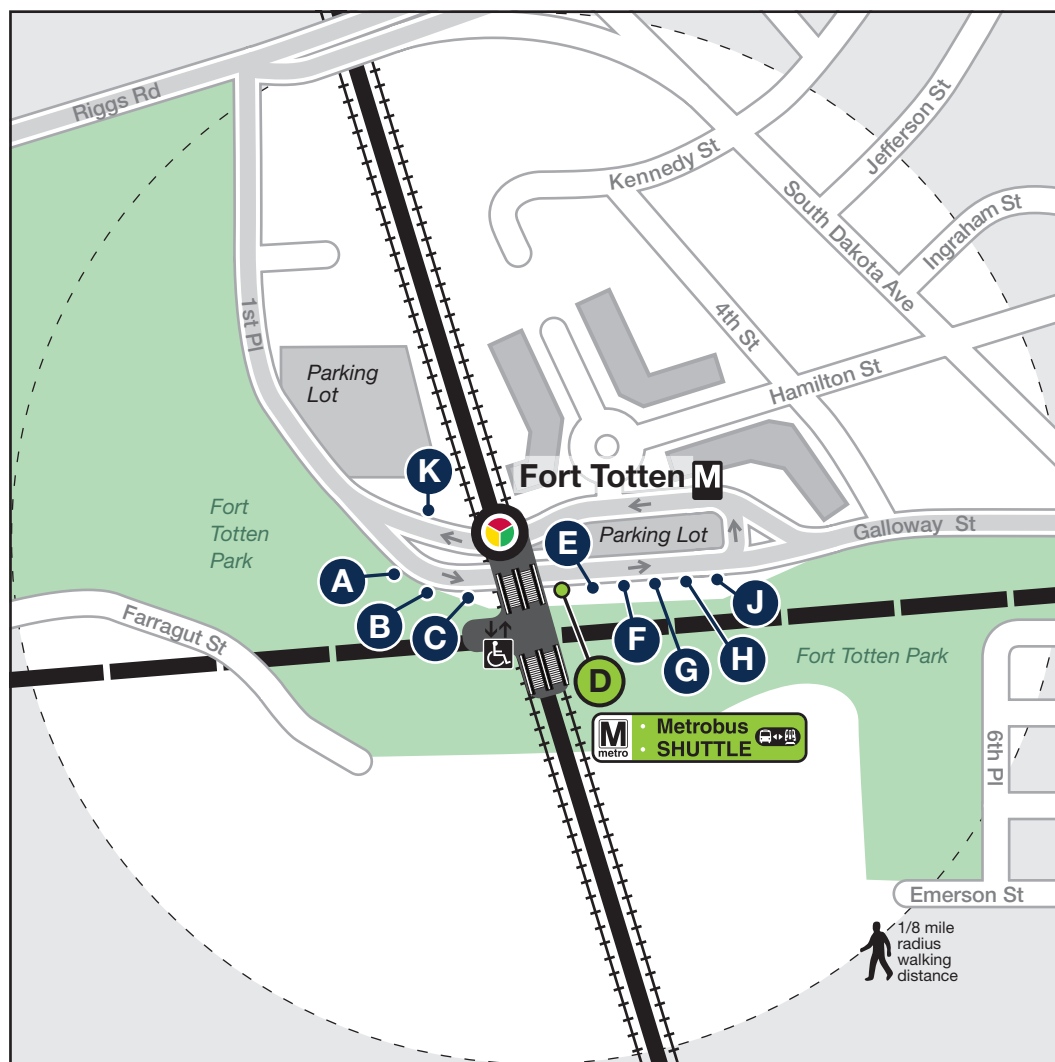

Station Vicinity Map Fort Totten

LEGEND

A A Bus Stop/Bus Bay

The lettered discs on this map will help you locate the bus stop or bay near this station. Be advised the letters are not displayed on the street bus stops

Elevator

Escalator

Bus Route

Metrorail Station and line

02.028A.EVAC-0618

M Metrobus
SHUTTLE

During the July 21–Sept 3, 2018 Red Line Segment Shutdown, shuttle bus service will replace rail service from Fort Totten to NoMa-Gallaudet U.

D Red Line Local Shuttle Bus Stop

- to Brookland-CUA **M**
- to Rhode Island Ave **M**
- to NoMa-Gallaudet U **M**

APPROXIMATE WALKING DISTANCE TO THE NEXT METRO STATION FROM THIS EXIT

There are no stations within a reasonable walking distance.

BUS SERVICE AND BOARDING LOCATIONS

Route	Destination	Stops	Route	Destination	Stops
METROBUS					
60	Georgia Ave-Petworth M	C	F6	New Carrollton M	H
64	Federal Triangle M	B	K2	Takoma M	H
80	Kennedy Center	F	K6	White Oak	A
80	McPherson Sq M	F	K9 <small>MetroExtra</small>	FDA/Federal Research Center	A
E2	Ivy City	G	R1	Adelphi	E
E4	Riggs Park	G	R2	Calverton	E
E4	Friendship Heights M	J K			