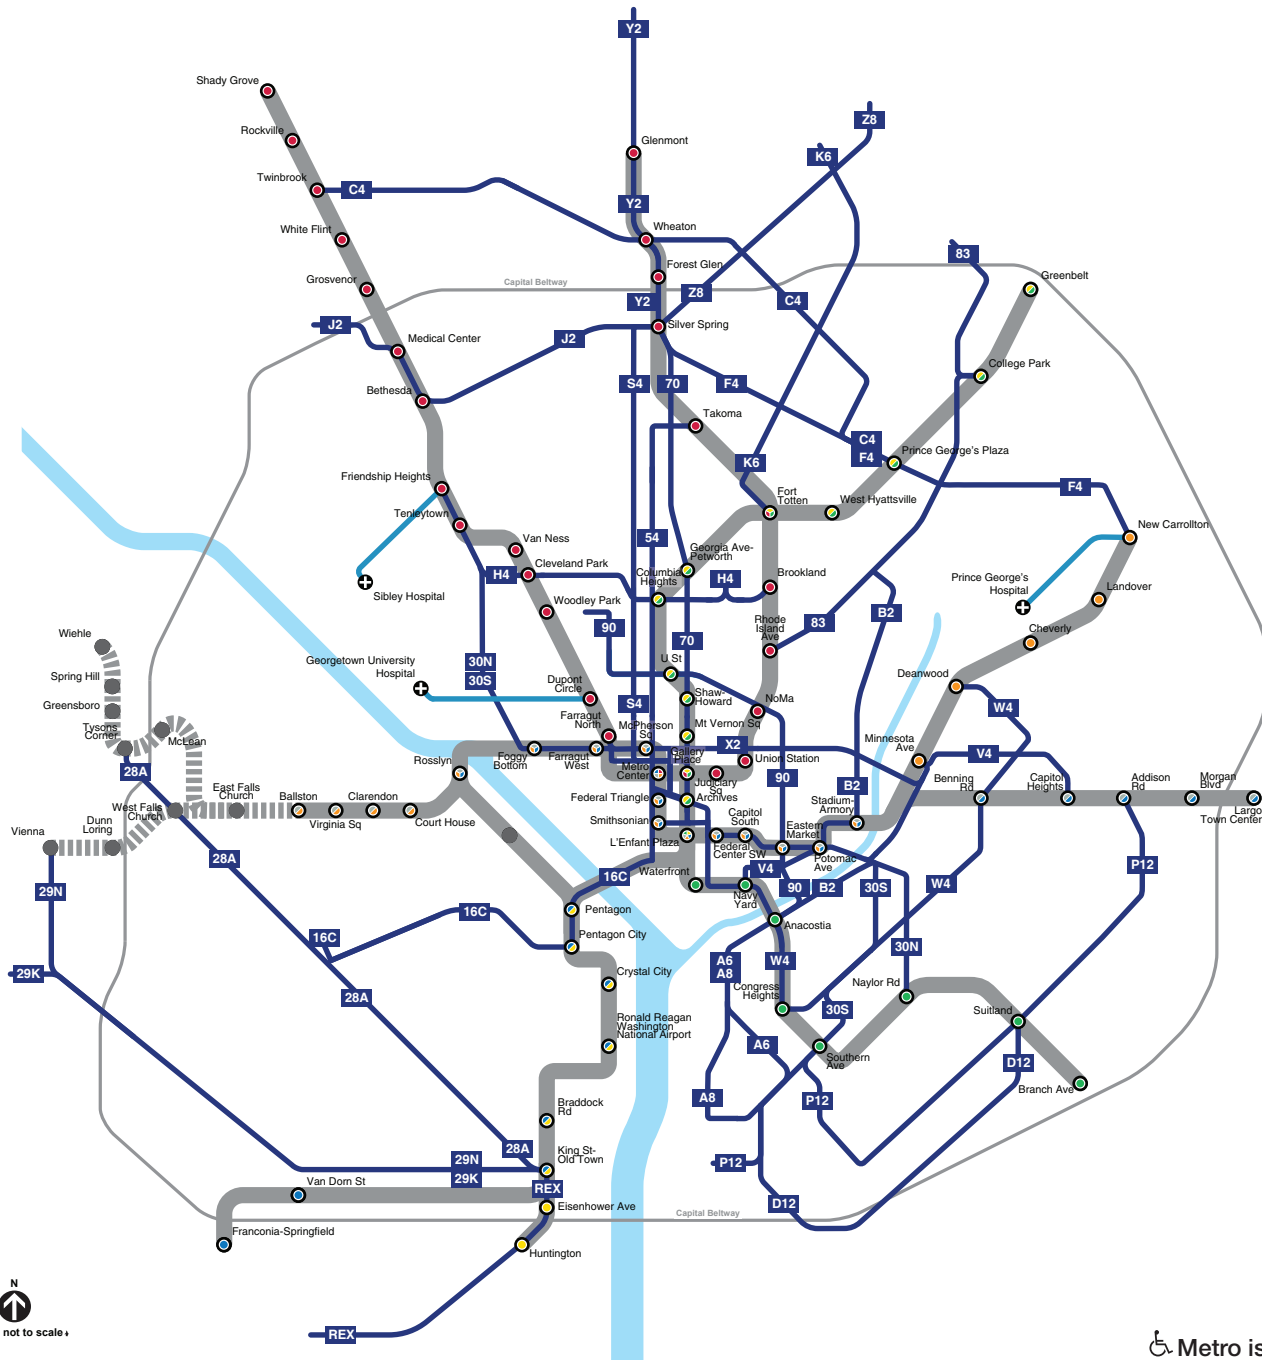

# Metrobus Covid-19 Weekend Service

Effective June 29, 2020 | Limited service for essential trips only

Visit [wmata.com/bus](http://wmata.com/bus) for hours and service information.

General information: [wmata.com](http://wmata.com) or 202-637-7000 (TTY: 202-962-2033)  
Metro Transit Police: 202-962-2121 | Text: MYMTPD (696873)  
Stay informed: Twitter @metrobusinfo | [wmata.com/metroalerts](http://wmata.com/metroalerts)

## LEGEND

- Metrorail Station
- Closed Metrorail Station
- Hospitals with Shuttle Service
- Bus Routes
- Hospital Shuttles

Metro is accessible.

- No Smoking
- No Eating or Drinking
- No Animals (except service animals)
- No Audio (without earphones)
- No Littering or Spitting
- No Dangerous or Flammable Items