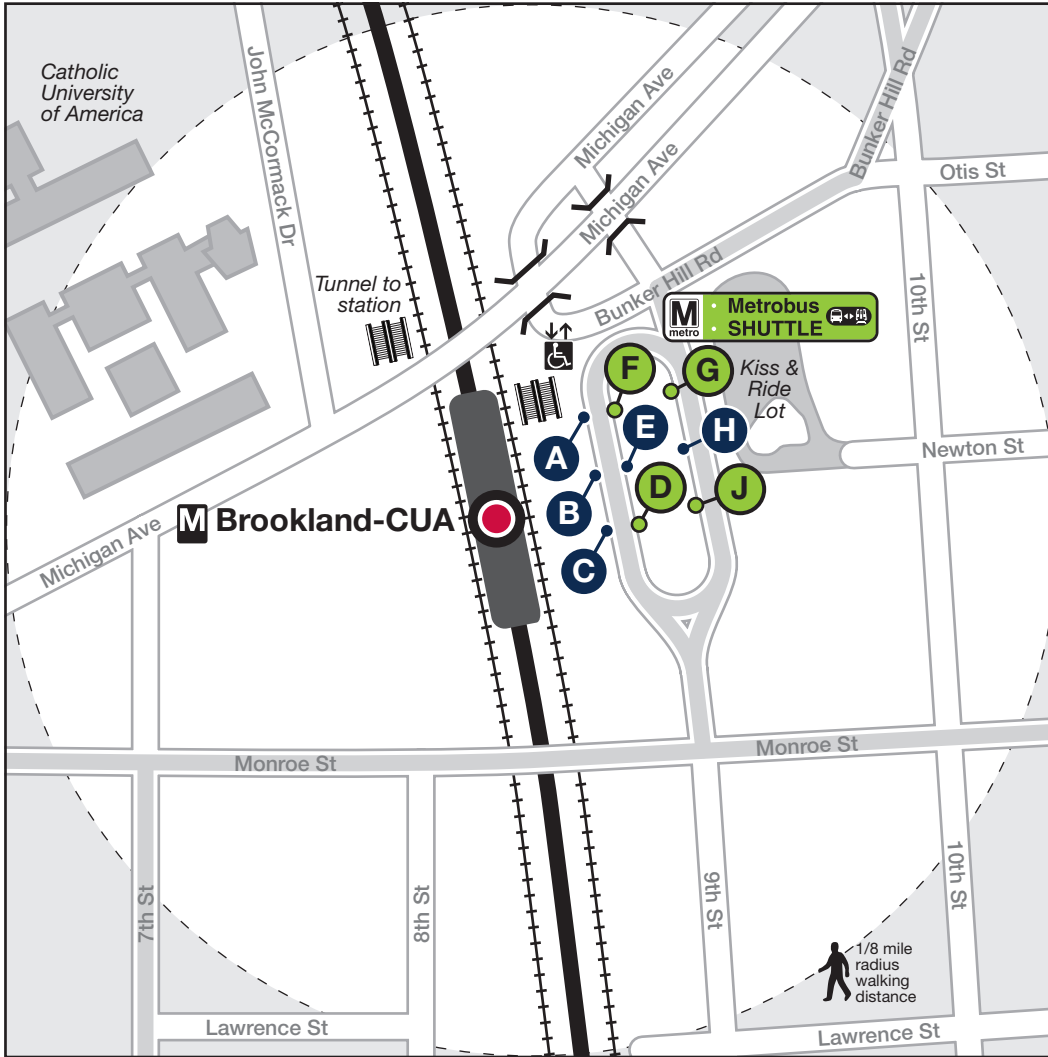

Station Vicinity Map Brookland-CUA

LEGEND

A A Bus Stop/Bus Bay
The lettered discs on this map will help you locate the bus stop or bay near this station. Be advised the letters are not displayed on the street bus stops

Elevator
 Escalator
 Bus Route
 Metrorail Station and line

03.027.EVAC-0618

Metrobus SHUTTLE

During the July 21–Sept 3, 2018 Red Line Segment Shutdown, shuttle bus service will replace rail service from Fort Totten to NoMa-Gallaudet U.

APPROXIMATE WALKING DISTANCE TO THE NEXT METRO STATION FROM THIS EXIT

There are no stations within a reasonable walking distance.

BUS SERVICE AND BOARDING LOCATIONS

Route	Destination	Stops
METROBUS		
80	Kennedy Center	E
80	McPherson Sq M	E
80	Fort Totten M	H
G8	Avondale	H
G8	Farragut North & West M	E
H1	Potomac Park	C
H2	Tenleytown-AU M	B
H3	Tenleytown-AU M	B
H4	Tenleytown-AU M	B
H6	Fort Lincoln	C

Route	Destination	Stops
H8	Mount Pleasant	F
H8	Rhode Island Ave M	G
H9	Fort Dr & 1st St	F
R4	Highview	A

Subject to change without notice. Esta información puede cambiar.