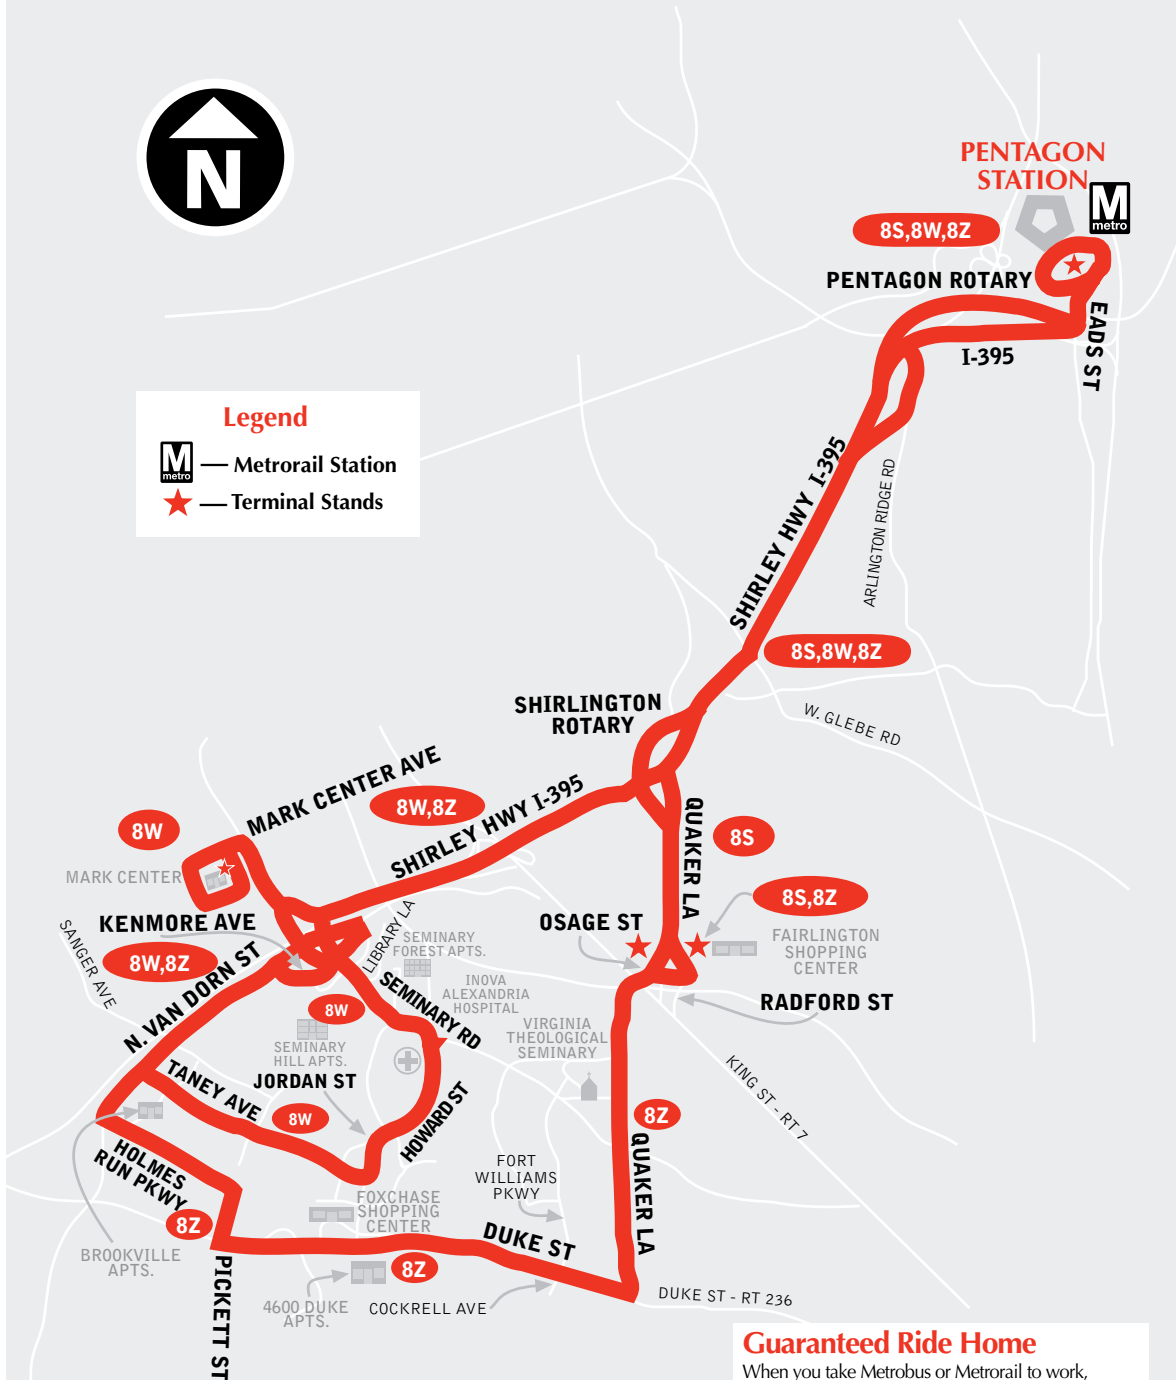

8S,W,Z

Foxchase-Seminary Valley Line

For route and schedule information

Call 202-637-7000

www.wmata.com

Legend

- Metrorail Station
- Terminal Stands

Guaranteed Ride Home

When you take Metrobus or Metrorail to work, you are eligible to participate in the free Commuter Connection Guaranteed Ride Home Program.

The program will get you home in the event of a personal emergency or unscheduled overtime.

To register and to receive program details, call Commuter Connection at 1-800-745-RIDE.