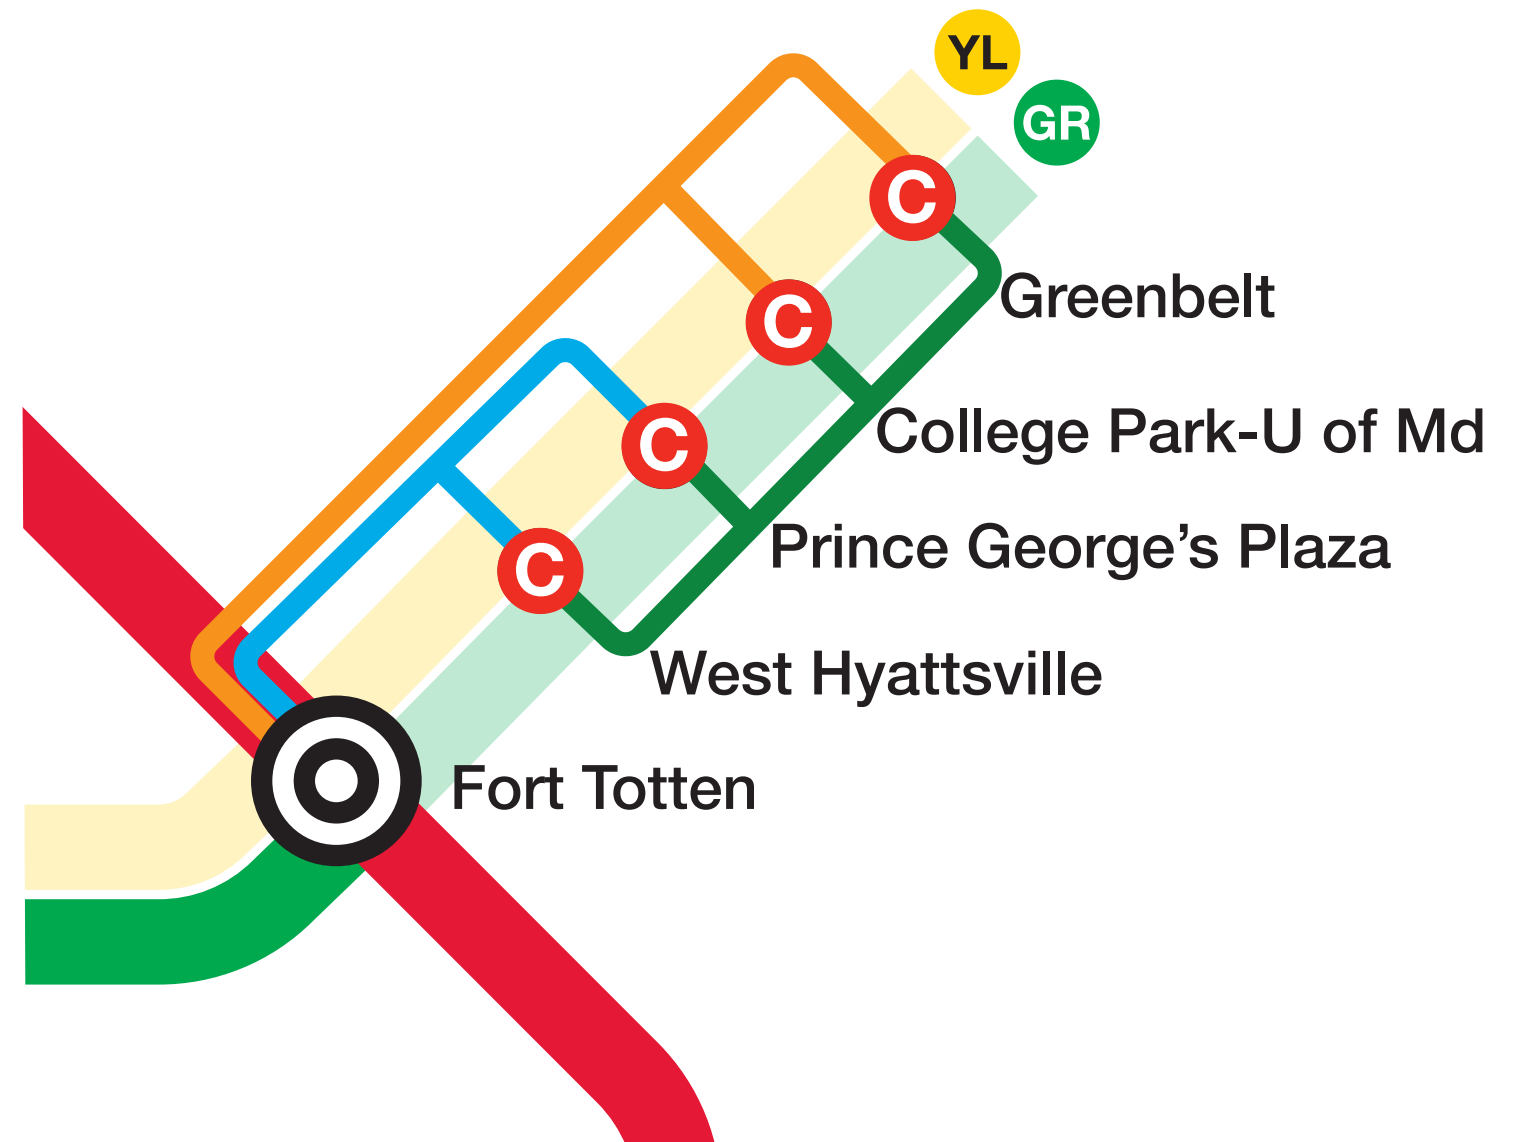

GR YL Free Shuttle Bus Service

Effective: May 29–September 6, 2021

LIMITED-STOP SERVICE

Greenbelt-Fort Totten

Between **Greenbelt**, **College Park-U of Md** & **Fort Totten**

Prince George's Plaza-Fort Totten

Between **Prince George's Plaza**, **West Hyattsville** & **Fort Totten**

LOCAL SERVICE

Greenbelt-West Hyattsville

Between **Greenbelt**, **College Park-U of Md**, **Prince George's Plaza** & **West Hyattsville**

Does not serve Fort Totten

 No **GR** service north of Fort Totten

 No **YL** service north of Mt Vernon Sq

 Transfer station

 Station closed