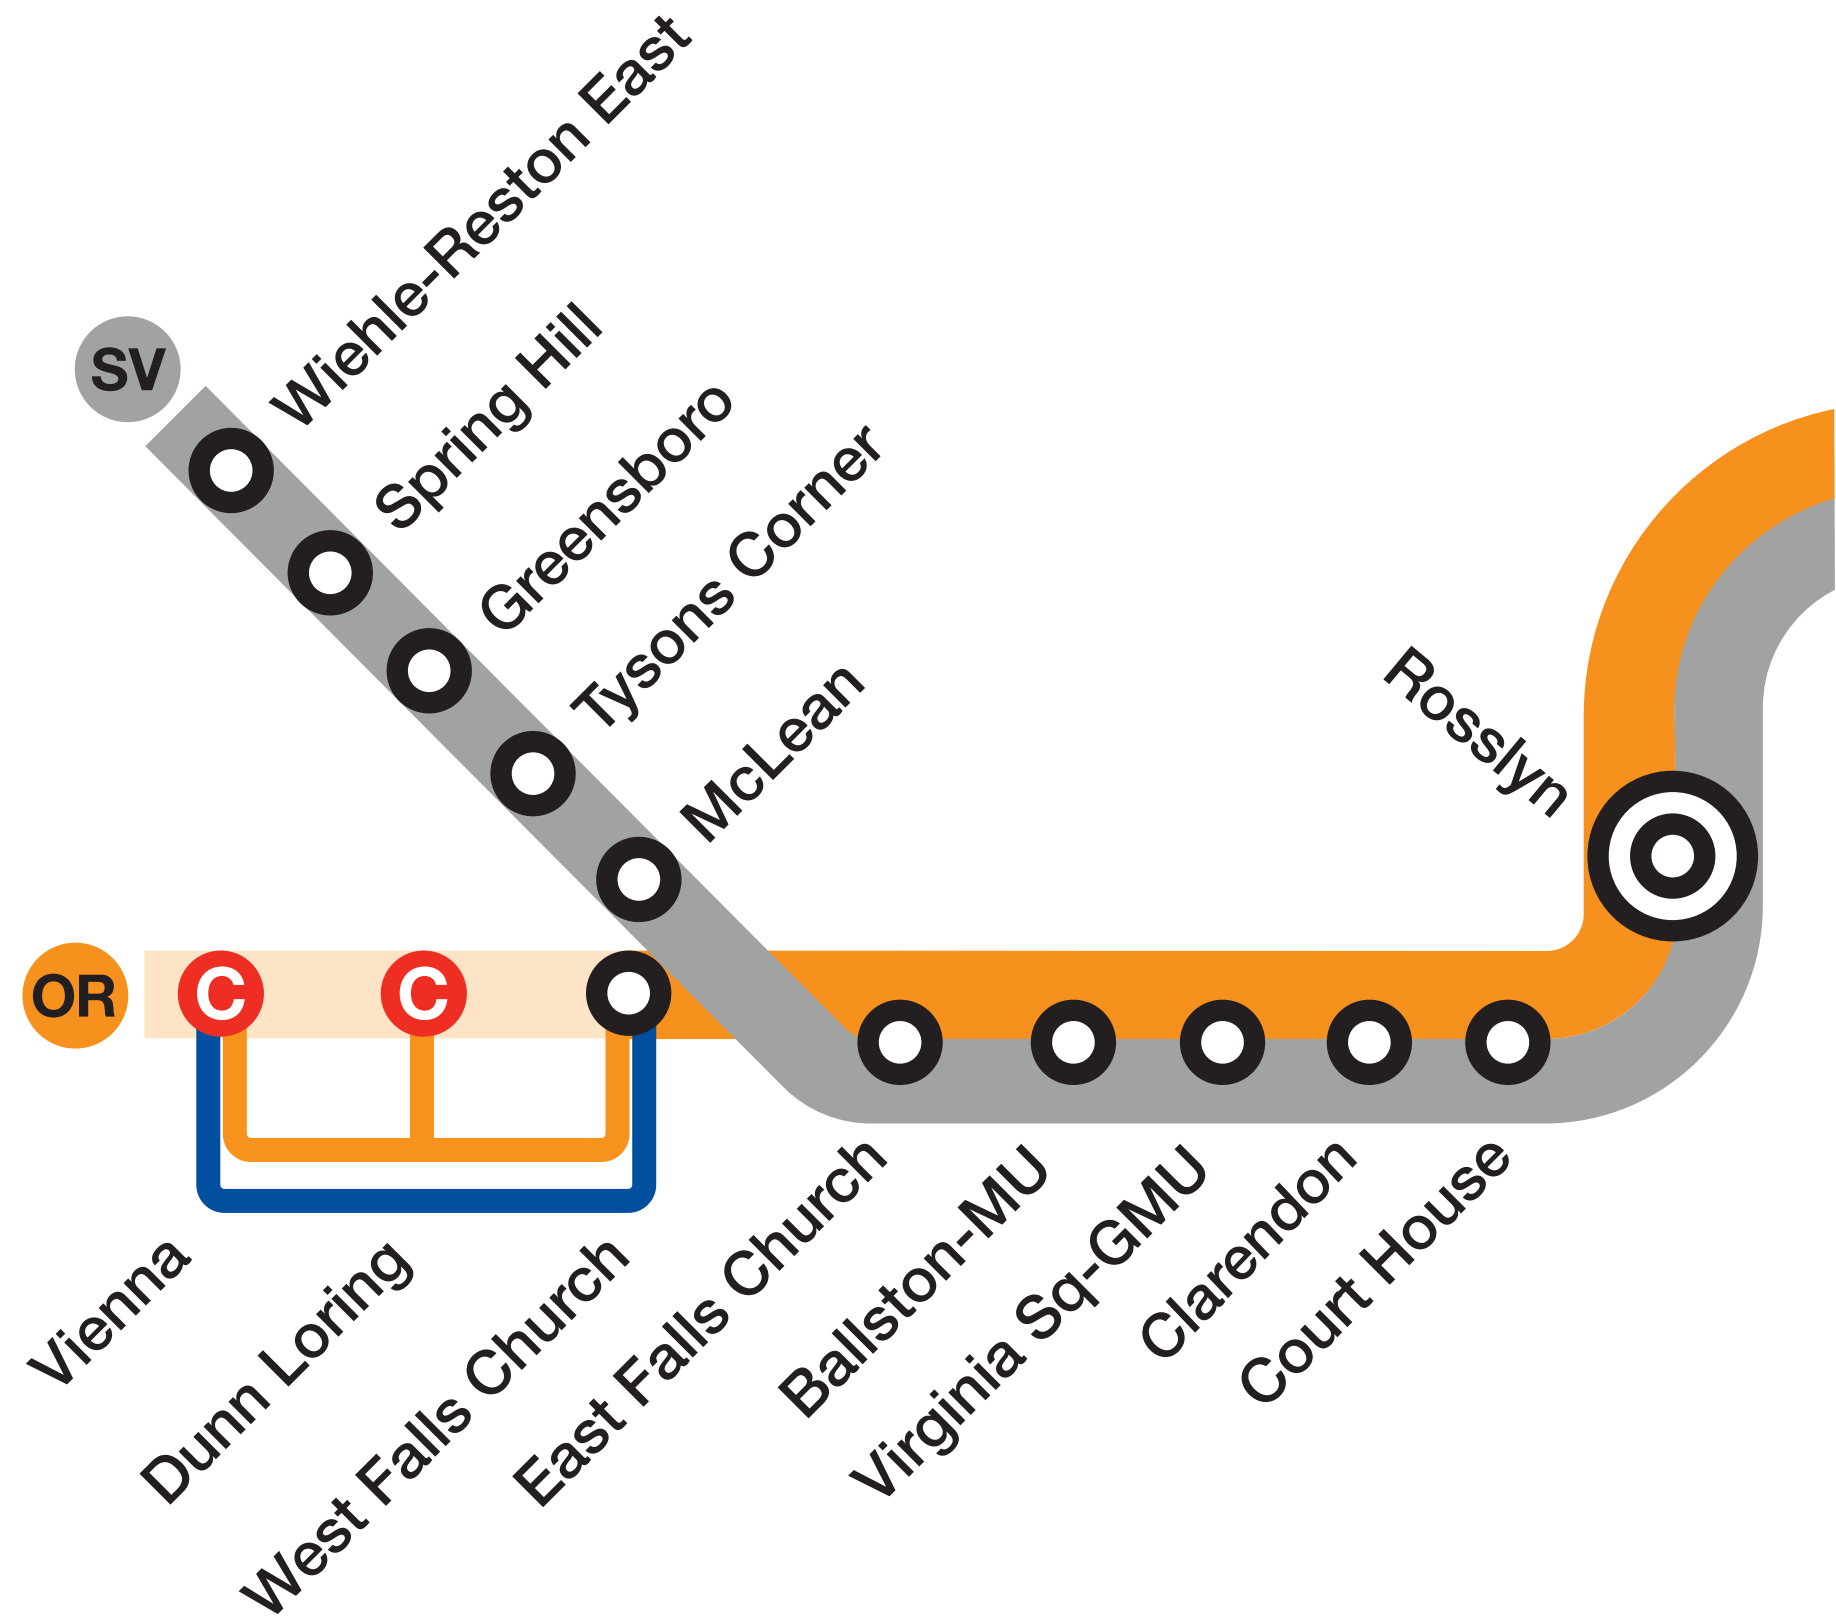

OR Free Shuttle Service

Effective: Sunday, August 23, 2020

Orange Line Local

Service between **Vienna**, **Dunn Loring** & **West Falls Church**

Orange Line Express

Direct service between **Vienna** & **West Falls Church** (no intermediate stops)

ADA shuttles provided upon request between impacted stations

 No OR west of West Falls Church |  Station closed |  Station open