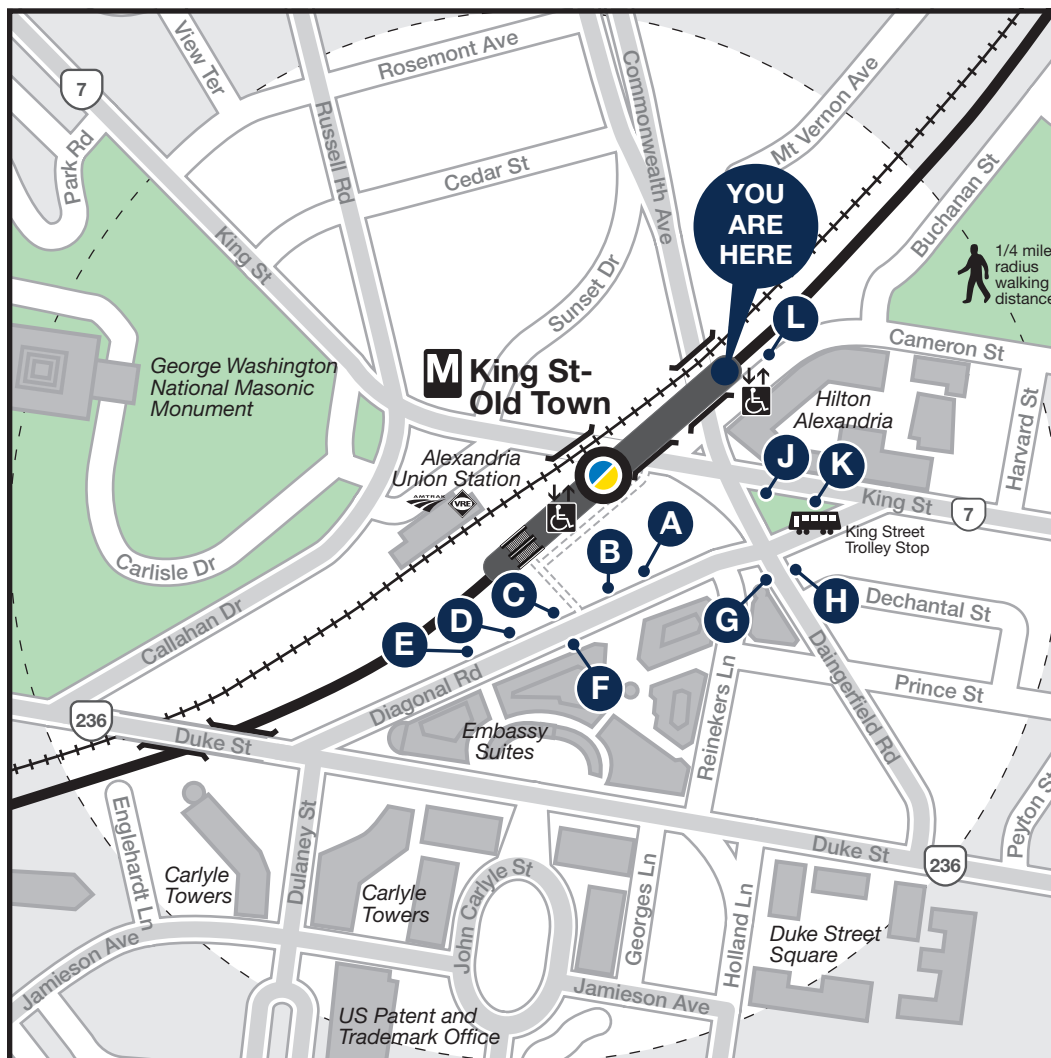

# Station Vicinity Map King St-Old Town

**LEGEND**

**A A** Bus Stop/Bus Bay

The lettered discs on this map will help you locate the bus stop or bay near this station. Be advised the letters are not displayed on the street bus stops

## APPROXIMATE WALKING DISTANCE TO THE NEXT METRO STATION FROM THIS EXIT

Station	Lines	Distance	Time to Station	Directions
Braddock Road		0.85 mile	17 mins	Turn left on King St and go 3 blocks to West St. Turn left on West St and go 5 blocks to station.

Route	Destination	Stops
<b>DASH - ALEXANDRIA TRANSIT</b>		
2	Braddock Rd <b>M</b>	<b>J</b>
2	Lincolnia	<b>D</b>
2X	Mark Center	<b>D</b>
5	Braddock Rd <b>M</b>	<b>G</b>
5	Van Dorn St <b>M</b>	<b>D</b>
6	NVCC Alexandria	<b>C</b>
7	Landmark Mall	<b>C</b>
7	Nannie Lee Center	<b>F</b>
8	Old Town	<b>J</b>
8	Landmark Mall/ Van Dorn St <b>M</b>	<b>B</b>

Route	Destination	Stops
<b>DASH - ALEXANDRIA TRANSIT</b>		
10	Potomac Yard	<b>H</b>
<b>KING STREET TROLLEY</b>		
KST	Waterfront	<b>K</b>

Subject to change without notice. Esta información puede cambiar.