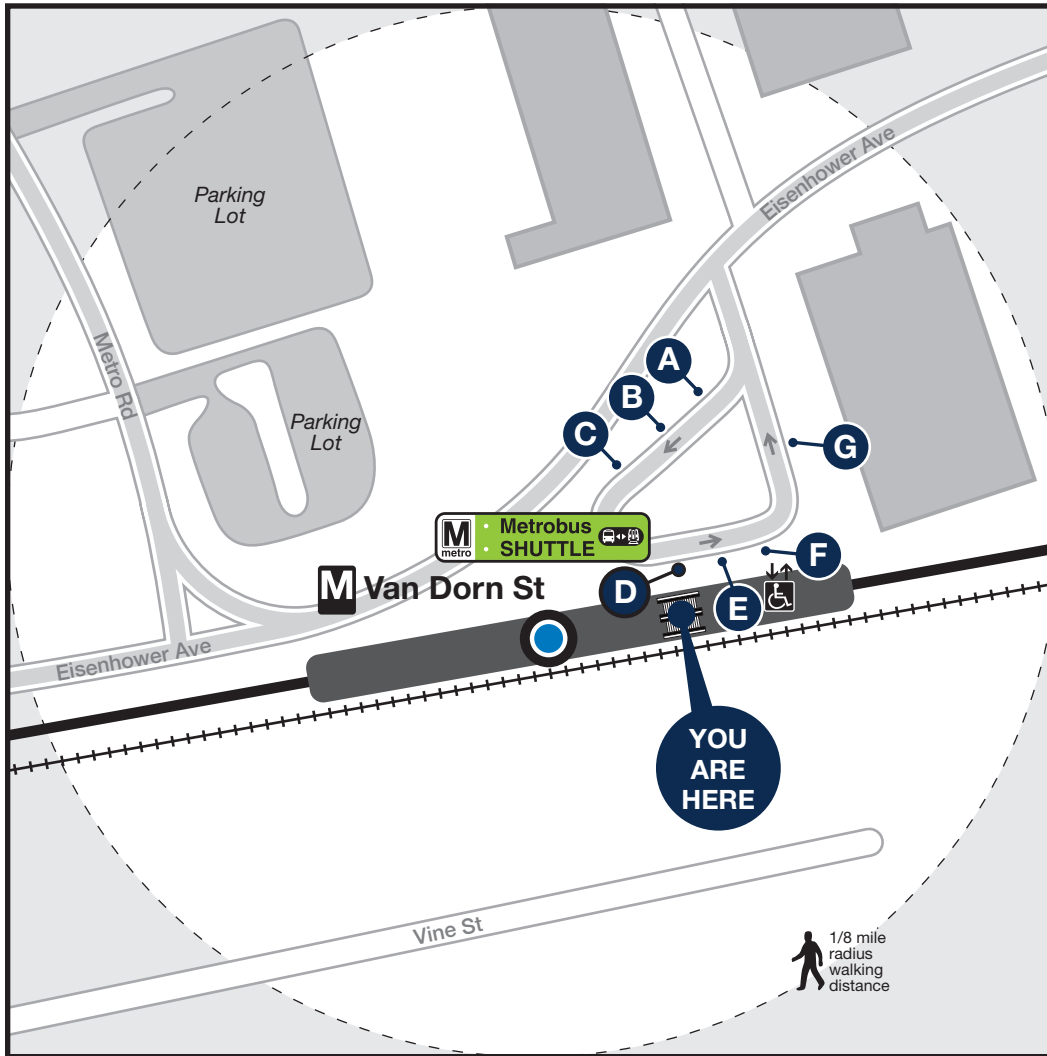

Station Vicinity Map Van Dorn St

LEGEND

N

A A Bus Stop/Bus Bay

The lettered discs on this map will help you locate the bus stop or bay near this station. Be advised the letters are not displayed on the street bus stops

Elevator

Escalator

Bus Route

Metrorail Station and line

85.094.EVAC-1019

D In the event of an emergency, this bus stop will also be served by shuttle buses

APPROXIMATE WALKING DISTANCE TO THE NEXT METRO STATION FROM THIS EXIT

Station	Lines	Distance	Time to Station	Directions
---------	-------	----------	-----------------	------------

There are no stations within a reasonable walking distance.

BUS SERVICE AND BOARDING LOCATIONS

Route	Destination	Stops	Route	Destination	Stops	Route	Destination	Stops
METROBUS			DASH - ALEXANDRIA TRANSIT			FAIRFAX CONNECTOR - FAIRAX CO.		
25B	Ballston-MU	G	1	Seminary Plaza	B	109	Huntington	D
			5	Eisenhower Ave	C	231	Franconia-Springfield	E
			5	Braddock Rd	B		Counterclockwise	
			7	Landmark Mall	A	232	Franconia-Springfield	F
			7	Lee Center	C		Clockwise	
			8	Old Town Alexandria	B	321	Franconia-Springfield	E
							Counterclockwise	
						322	Franconia-Springfield	F
							Clockwise	