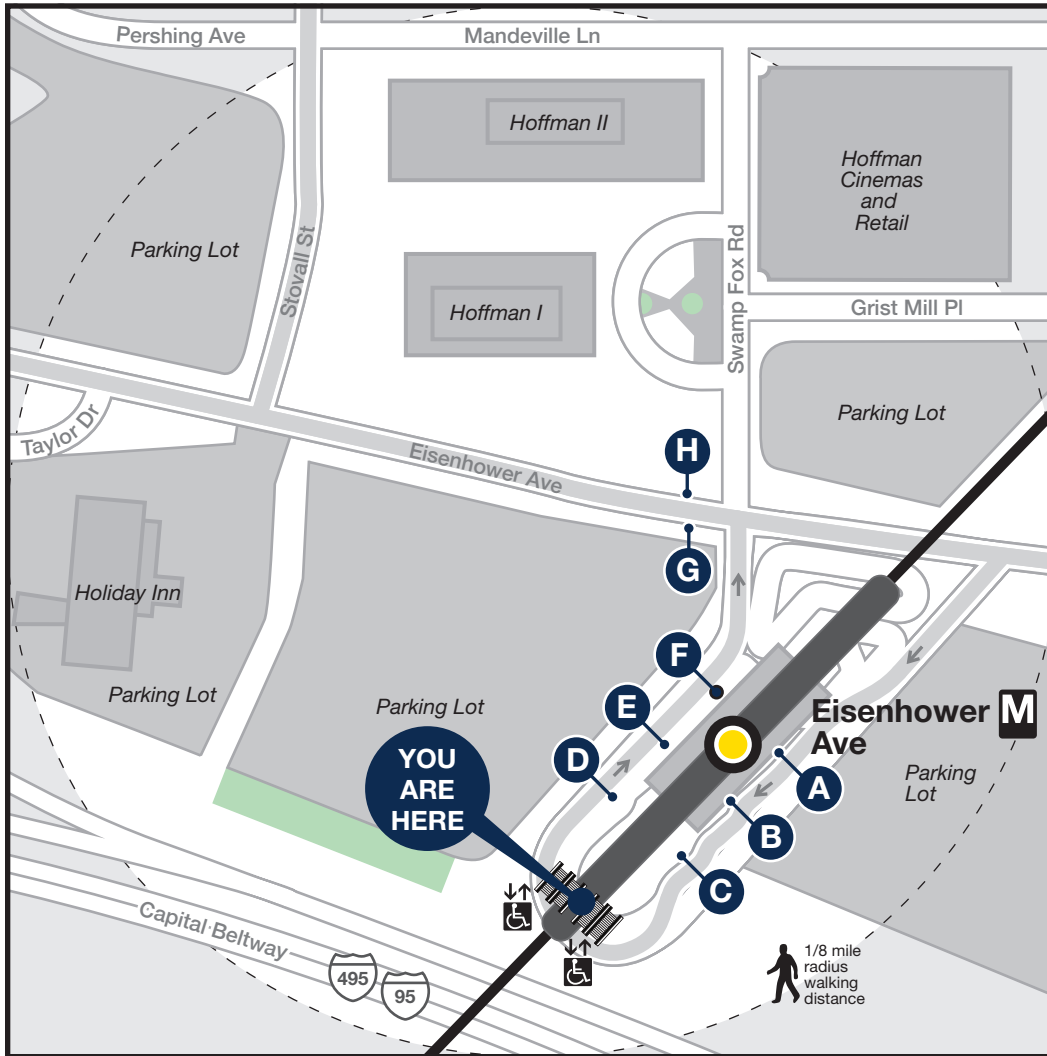

# Station Vicinity Map Eisenhower Ave

**LEGEND**

N

**A A** Bus Stop/Bus Bay

The lettered discs on this map will help you locate the bus stop or bay near this station. Be advised the letters are not displayed on the street bus stops

Elevator

Escalator

Bus Route

Metrorail Station and line

83.EVAC-1019

## APPROXIMATE WALKING DISTANCE TO THE NEXT METRO STATION FROM THIS EXIT

Station	Lines	Distance	Time to Station	Directions
---------	-------	----------	-----------------	------------

There are no stations within a reasonable walking distance.

## BUS SERVICE AND BOARDING LOCATIONS

Route	Destination	Stops
<b>METROBUS</b>		
<b>NH2</b>	Huntington <b>M</b>	<b>G</b>
<b>REX</b>	Fort Belvoir	<b>H</b>
<b>REX</b>	King St-Old Town <b>M</b>	<b>G</b>

Route	Destination	Stops
<b>DASH - ALEXANDRIA TRANSIT</b>		
<b>5</b>	Braddock Rd <b>M</b> (Sat & Sun)	<b>F</b>
<b>7</b>	Landmark Mall	<b>H</b>
<b>7</b>	Nannie J. Lee Center	<b>G</b>