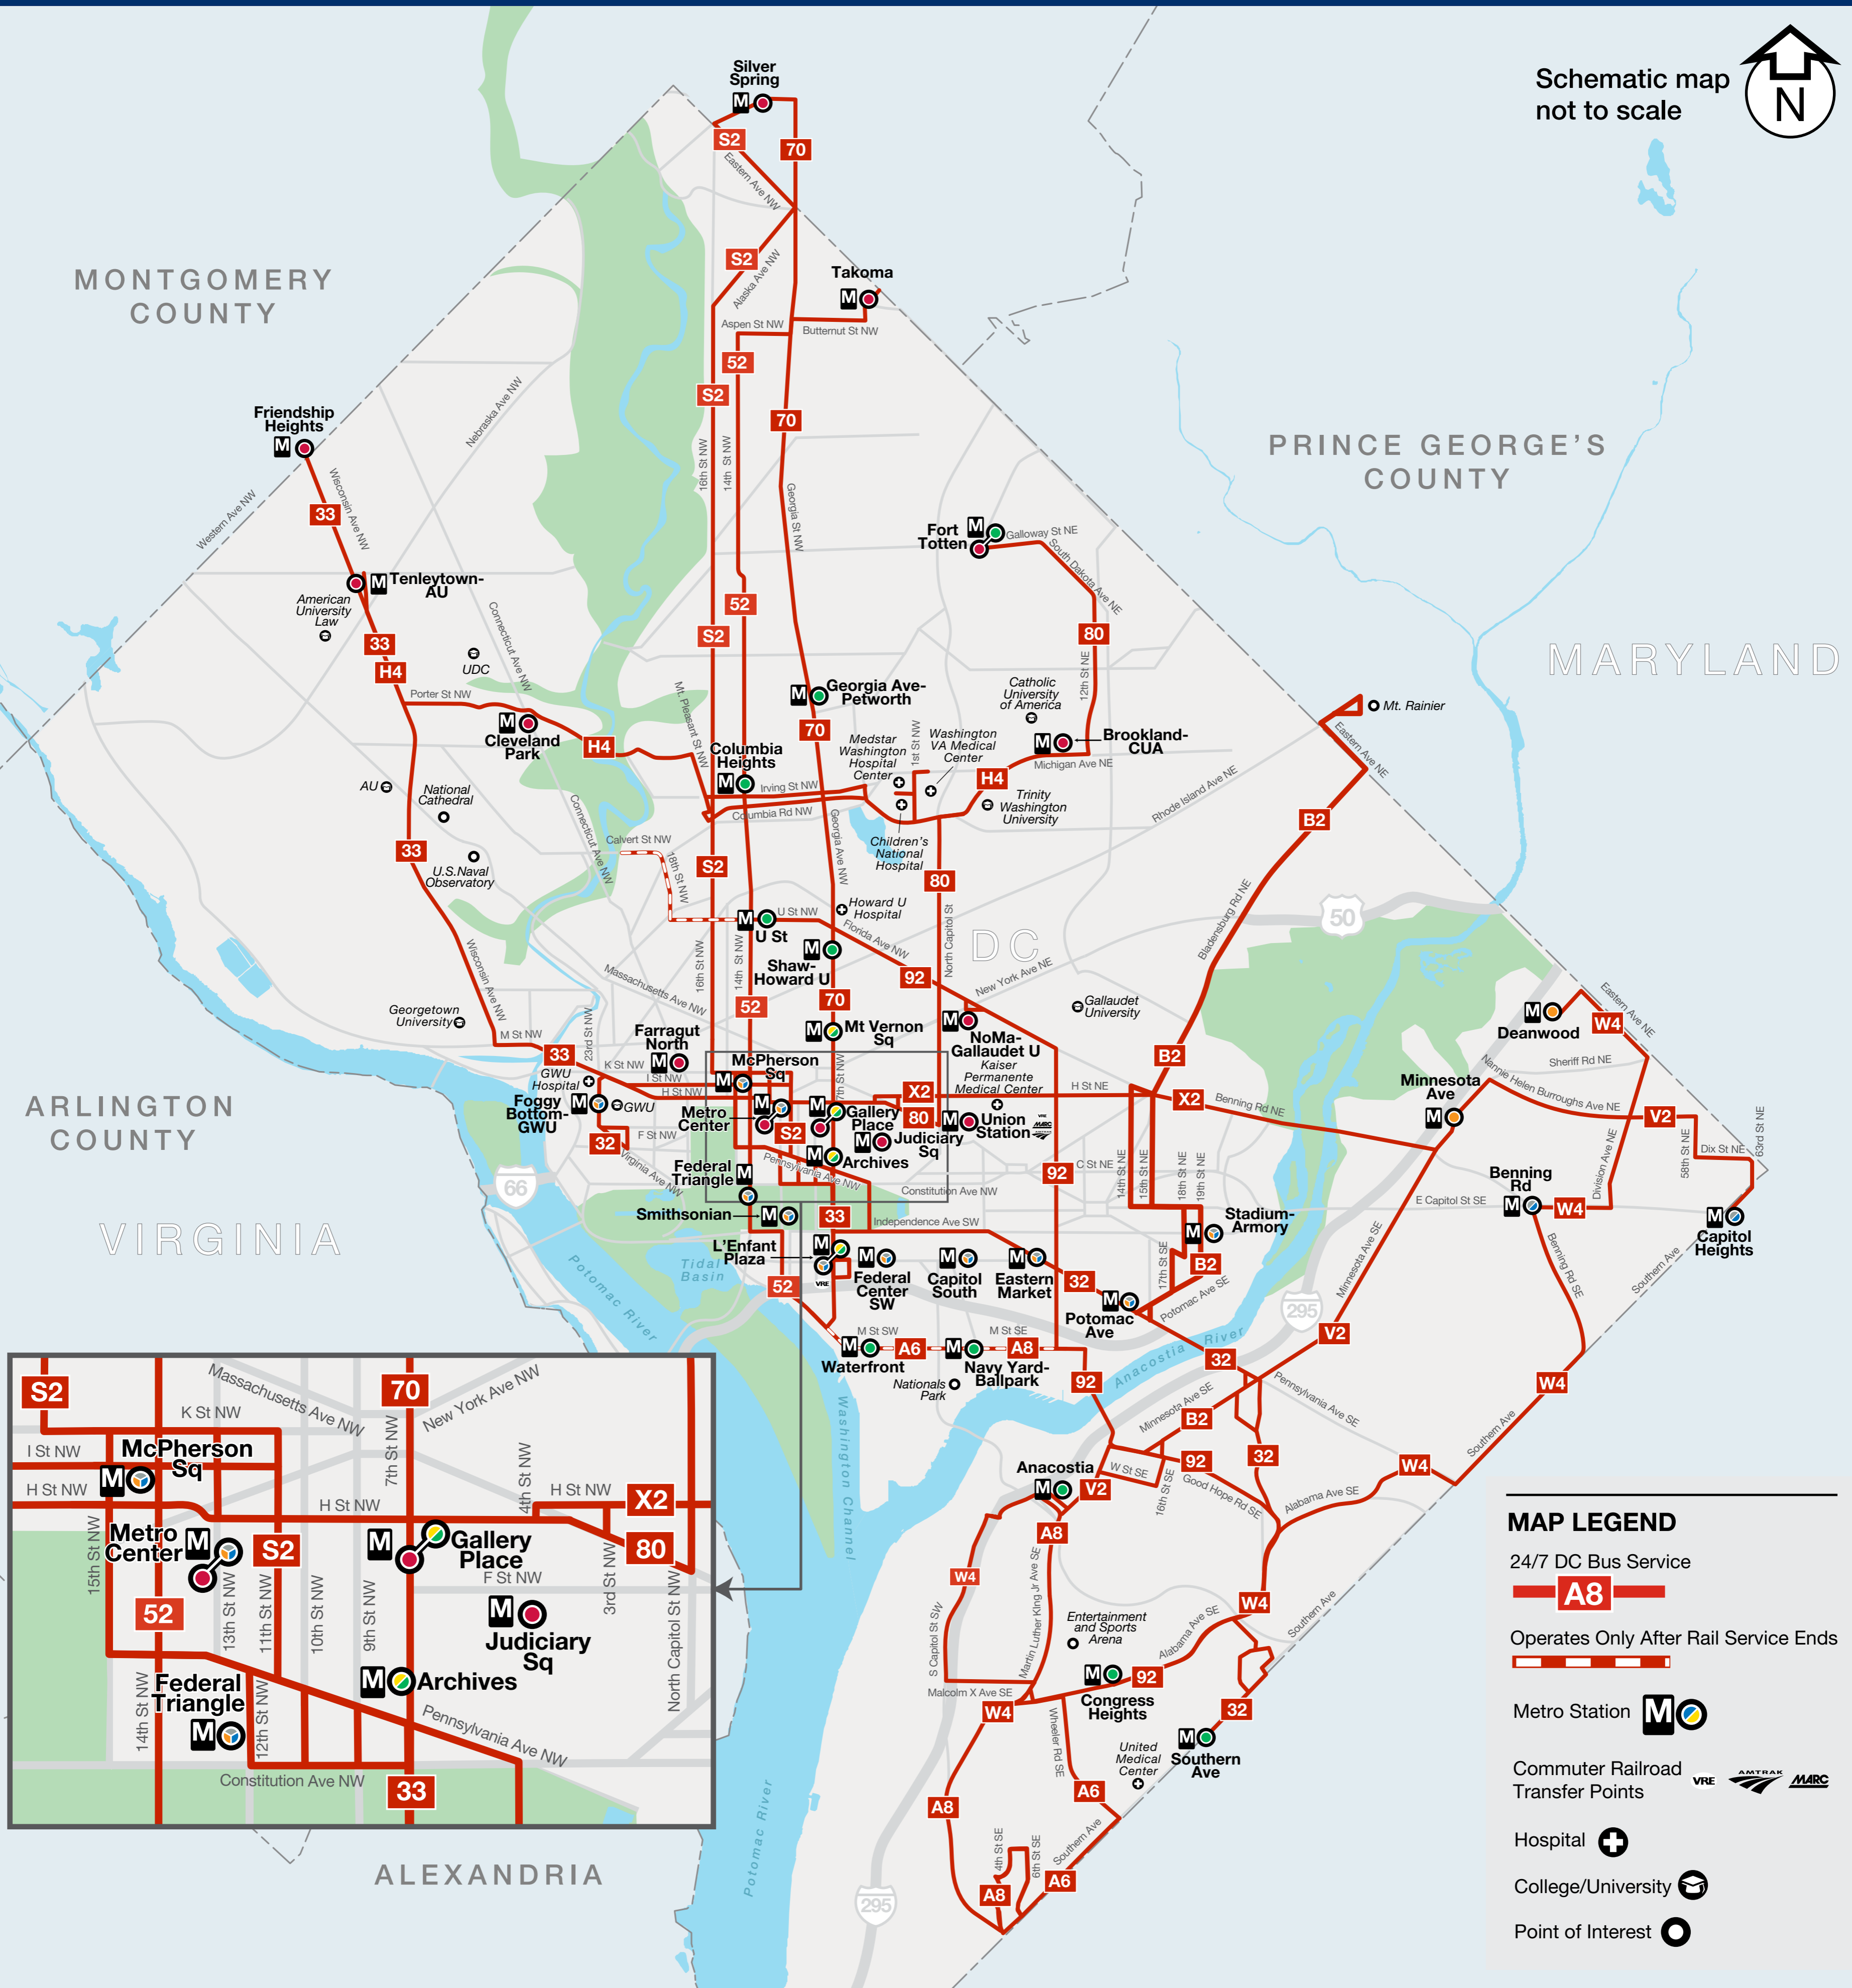

24/7 DC Bus Service

Effective: December 17, 2023

Schematic map
not to scale

MAP LEGEND

24/7 DC Bus Service
 A8

Operates Only After Rail Service Ends

Metro Station 

Commuter Railroad Transfer Points
  

Hospital 

College/University 

Point of Interest 

wmata.com/247DCBus