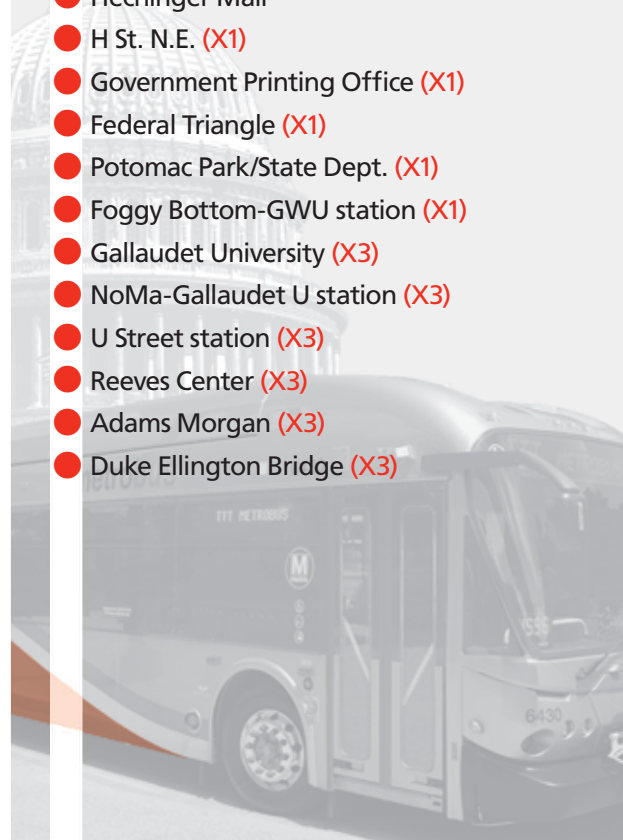

English-Español

Effective 6-26-16

X1,3

Benning Road Line

metrobus

Serves these locations-
Brinda servicio a estas ubicaciones

- Minnesota Ave station
- Benning Rd. N.E.
- Hechinger Mall
- H St. N.E. (X1)
- Government Printing Office (X1)
- Federal Triangle (X1)
- Potomac Park/State Dept. (X1)
- Foggy Bottom-GWU station (X1)
- Gallaudet University (X3)
- NoMa-Gallaudet U station (X3)
- U Street station (X3)
- Reeves Center (X3)
- Adams Morgan (X3)
- Duke Ellington Bridge (X3)

(2/97)

WMATA ©2016 For information regarding this map contact <R•A•D•S>.

KNOW MORE.
KNOW FIRST. metroAlerts
 Sign up today at wmata.com/MetroAlerts

X1,3

Benning Road Line

▶ Westbound to Foggy Bottom-GWU station and Duke Ellington Bridge

Monday thru Friday — Lunes a viernes

Route Number	Minnesota Ave 	Benning Rd. & 16th St. NE (Hechinger Mall)	H & 8th Sts. NE	Florida Ave. & North Capitol St. NW	North Capitol St. & G Pl. NW (Govt. Printing Office)	Florida & Georgia Aves. NW	U & 14th Sts. NW (Reeves Center)	Constitution Ave. & 10th St. NW	DUKE ELLINGTON BRIDGE	23rd & I Sts. NW (FOGGY BOTTOM-GWU) 
AM Service — Servicio matutino										
X3	5:56	6:04	-	6:16	-	6:20	6:27	-	6:34	-
X1	6:04	6:12	6:16	-	6:20	-	-	6:30	-	6:41
X1	6:20	6:28	6:32	-	6:36	-	-	6:46	-	6:57
X3	6:26	6:36	-	6:51	-	6:56	7:03	-	7:11	-
X1	6:36	6:46	6:51	-	6:56	-	-	7:06	-	7:17
X3	6:50	7:00	-	7:15	-	7:20	7:27	-	7:35	-
X1	6:52	7:02	7:07	-	7:12	-	-	7:22	-	7:33
X1	7:07	7:17	7:22	-	7:27	-	-	7:37	-	7:48
X3	7:15	7:25	-	7:40	-	7:45	7:52	-	8:00	-
X1	7:24	7:34	7:39	-	7:44	-	-	7:54	-	8:05
X3	7:38	7:48	-	8:03	-	8:08	8:15	-	8:23	-
X1	7:40	7:50	7:55	-	8:00	-	-	8:10	-	8:21
X1	7:56	8:08	8:13	-	8:19	-	-	8:29	-	8:41
X3	8:04	8:16	-	8:34	-	8:39	8:46	-	8:55	-
X1	8:20	8:32	8:37	-	8:43	-	-	8:53	-	9:05
X3	8:28	8:40	-	8:58	-	9:03	9:10	-	9:19	-
X1	8:36	8:48	8:53	-	8:59	-	-	9:09	-	9:21