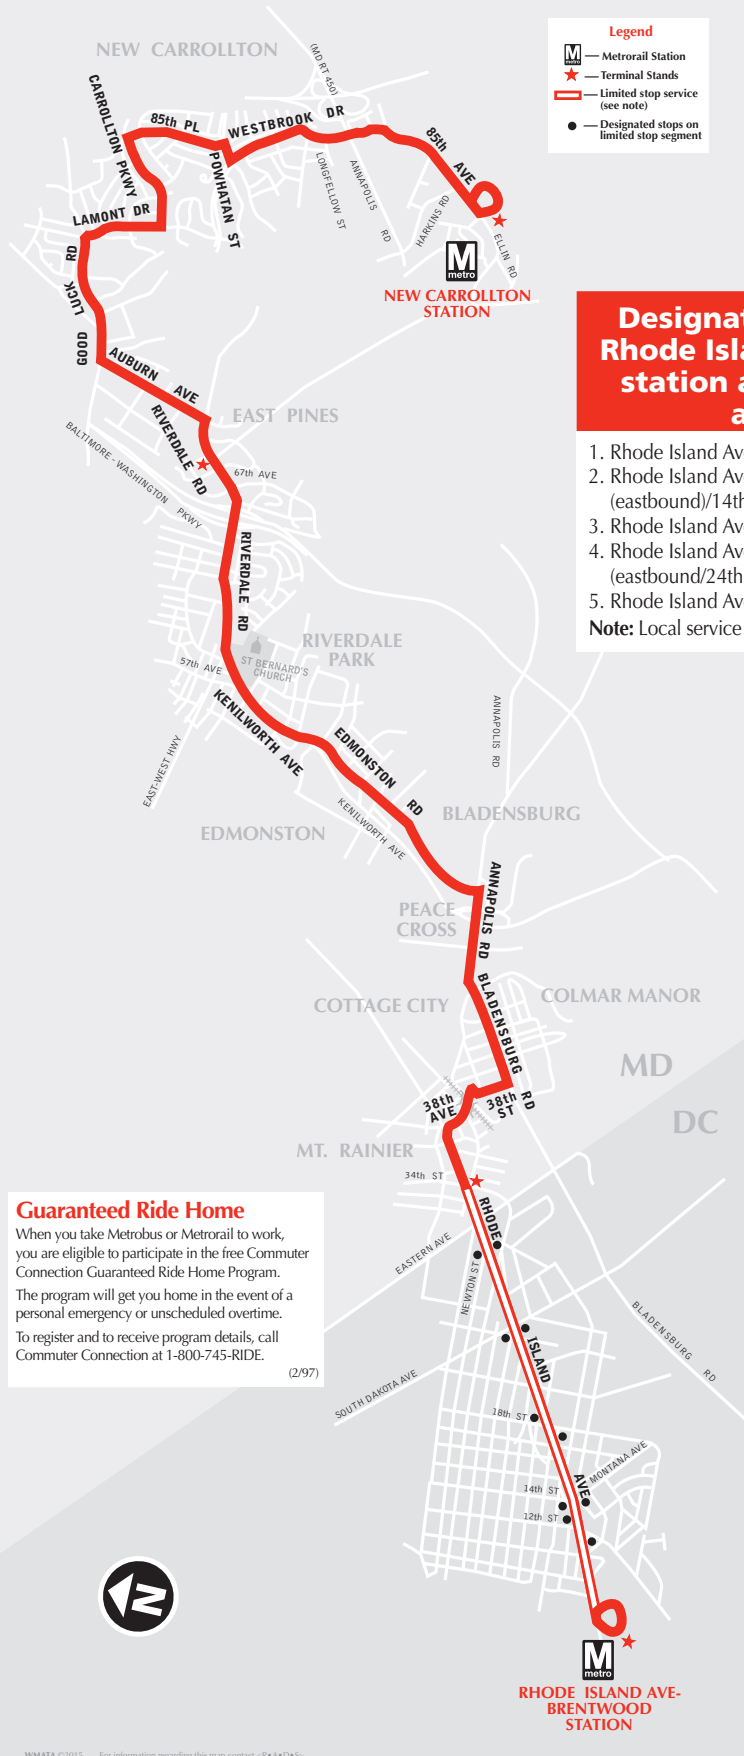

T14

Rhode Island Avenue-New Carrollton Line

For route and schedule information

Call 202-637-7000

www.wmata.com