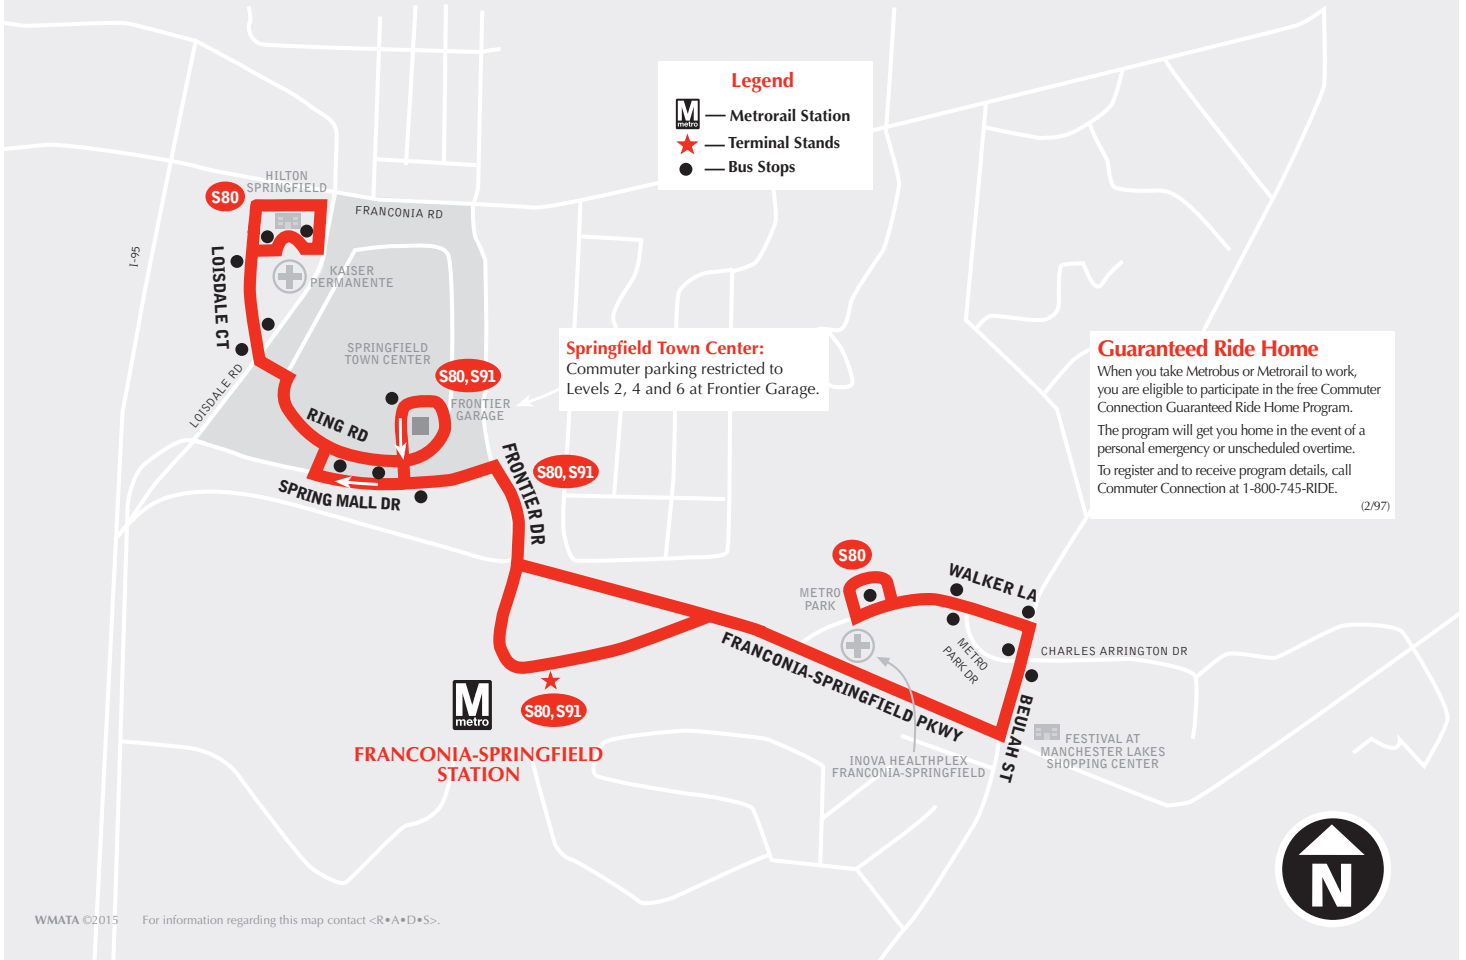

TAGS S80, S91

Springfield Circulator

For route and schedule information

Call 202-637-7000

www.wmata.com

Legend

- Metrorail Station
- Terminal Stands
- Bus Stops

Springfield Town Center:
Commuter parking restricted to Levels 2, 4 and 6 at Frontier Garage.

Guaranteed Ride Home

When you take Metrobus or Metrorail to work, you are eligible to participate in the free Commuter Connection Guaranteed Ride Home Program. The program will get you home in the event of a personal emergency or unscheduled overtime. To register and to receive program details, call Commuter Connection at 1-800-745-RIDE. (2/97)