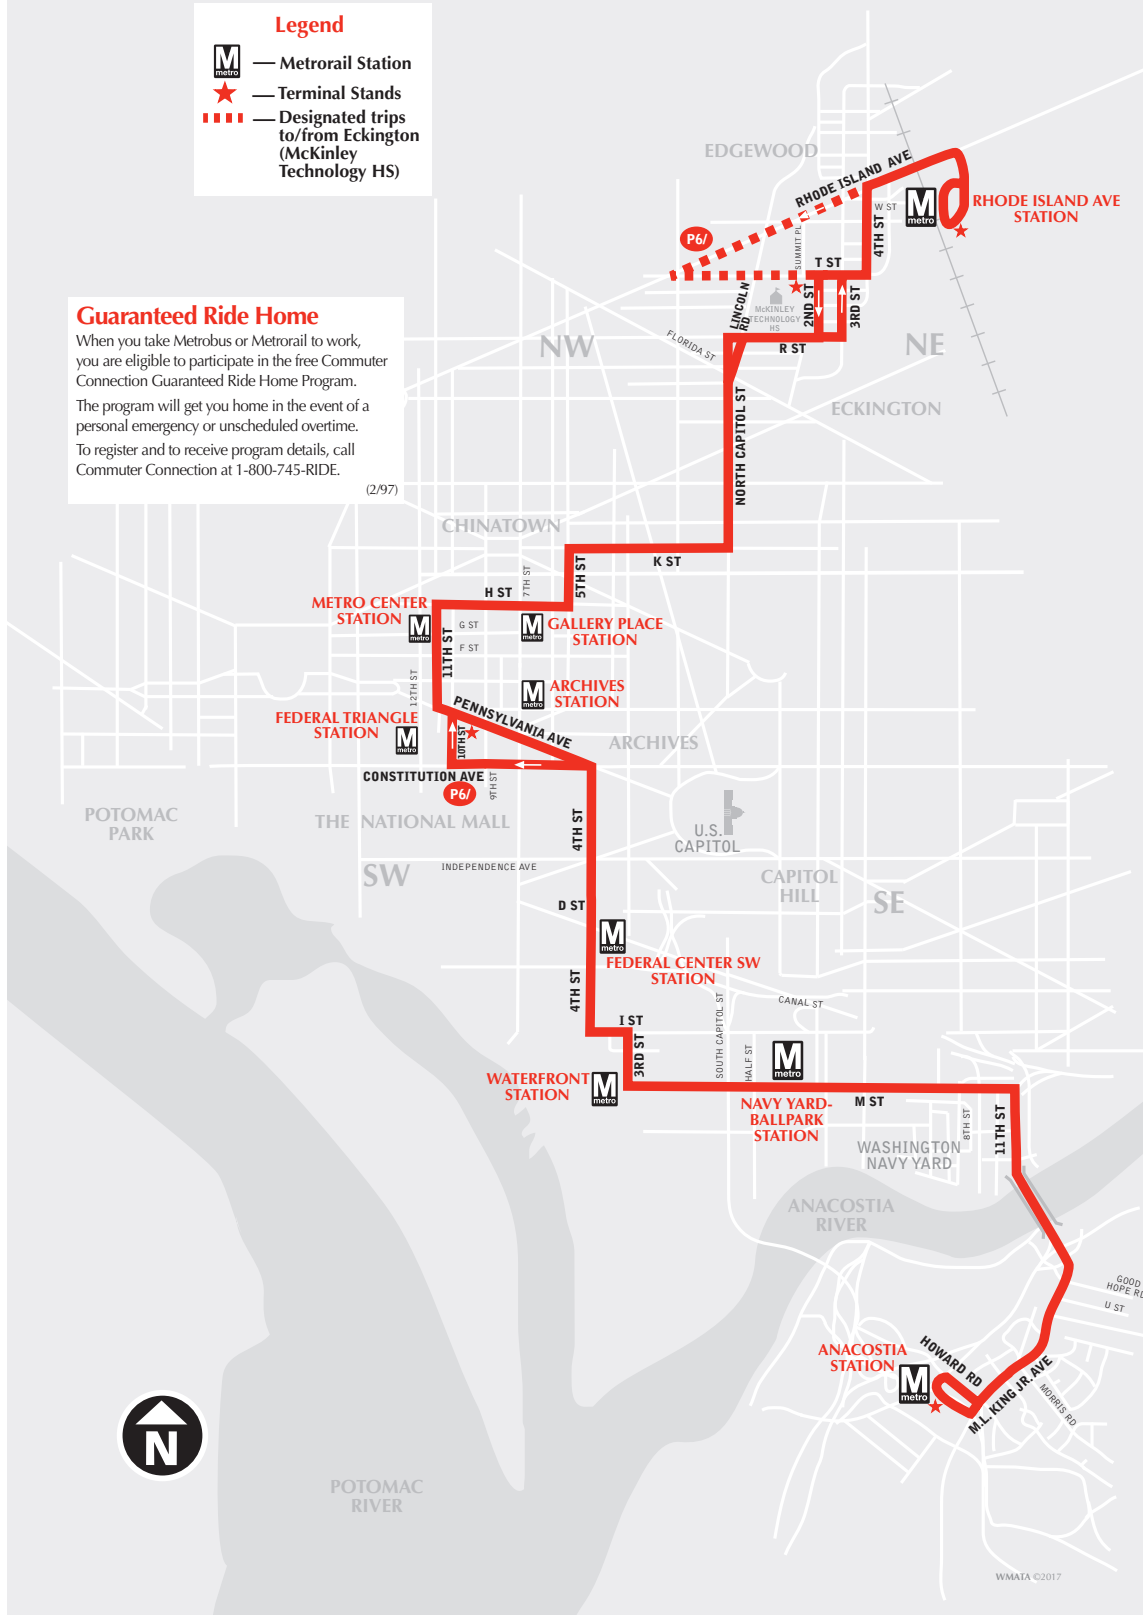

P6

Anacostia-Eckington Line

For route and schedule information

Call 202-637-7000

www.wmata.com

Legend

- Metrorail Station
- Terminal Stands
- Designated trips to/from Eckington (McKinley Technology HS)

Guaranteed Ride Home

When you take Metrobus or Metrorail to work, you are eligible to participate in the free Commuter Connection Guaranteed Ride Home Program.

The program will get you home in the event of a personal emergency or unscheduled overtime.

To register and to receive program details, call Commuter Connection at 1-800-745-RIDE.