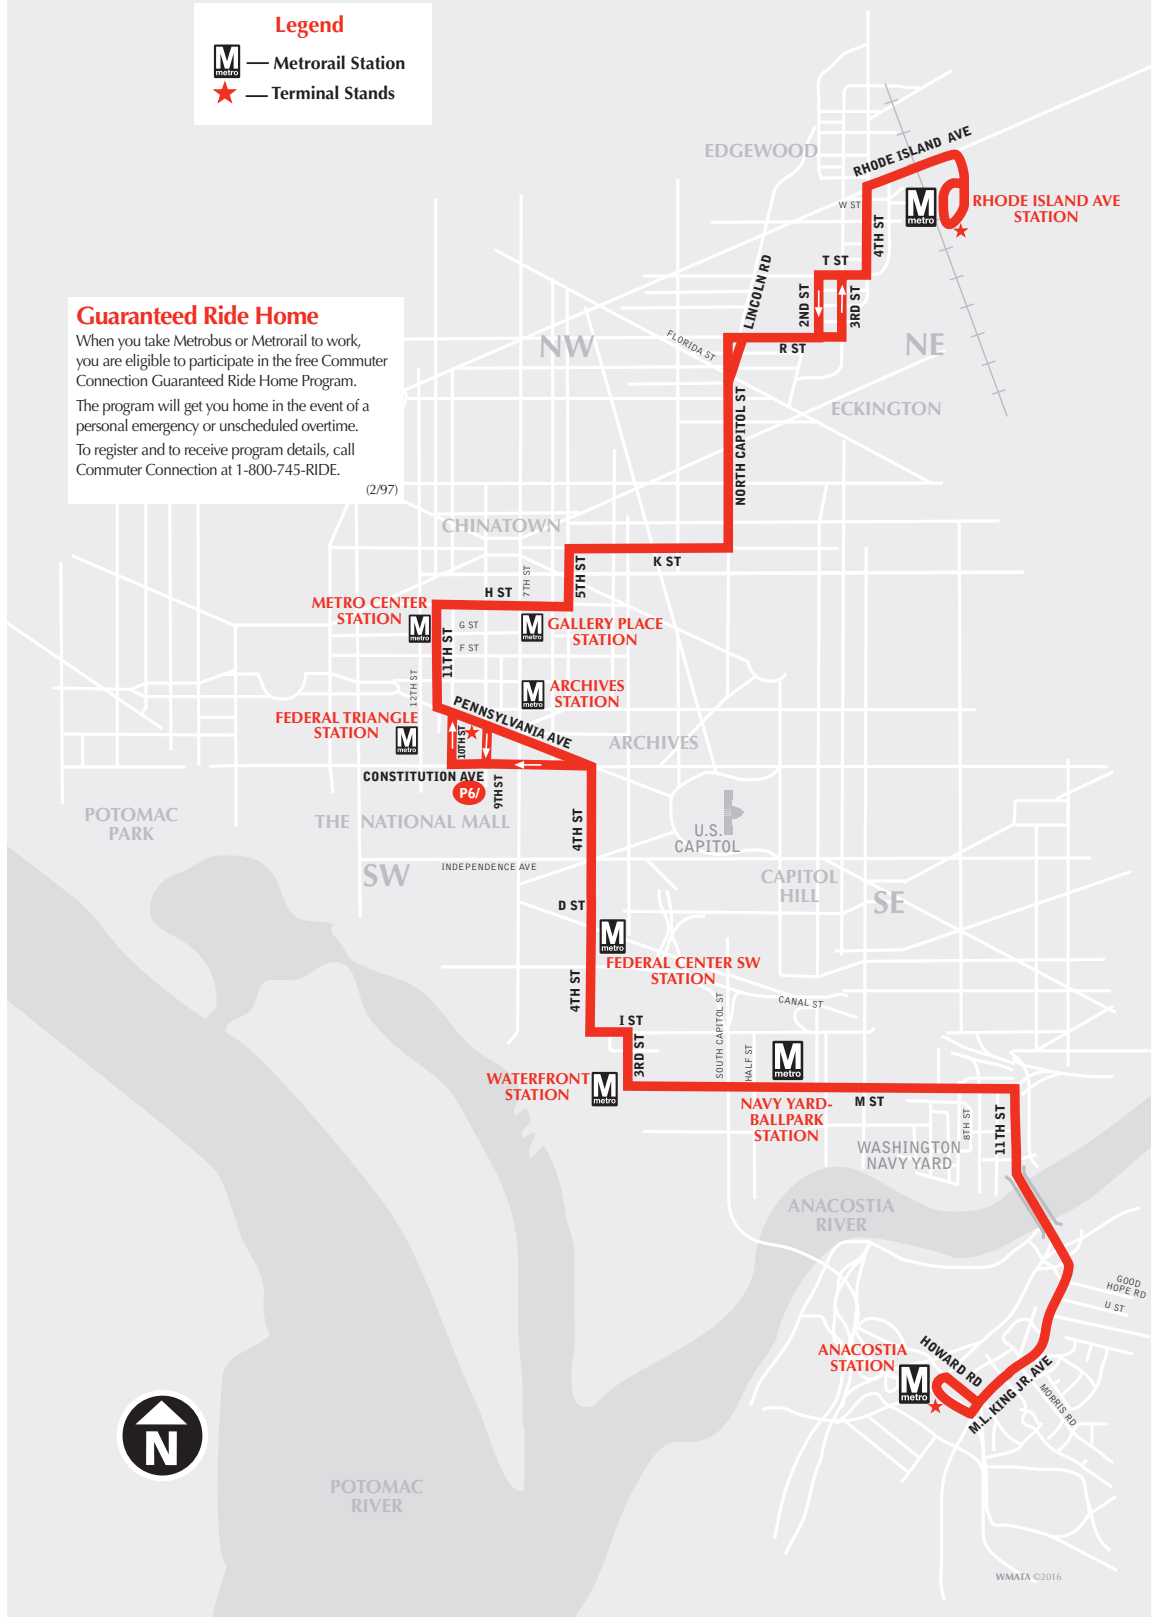

P6

Anacostia-Eckington Line

For route and schedule information

Call 202-637-7000

www.wmata.com

Legend

- Metrorail Station
- Terminal Stands

Guaranteed Ride Home

When you take Metrobus or Metrorail to work, you are eligible to participate in the free Commuter Connection Guaranteed Ride Home Program.

The program will get you home in the event of a personal emergency or unscheduled overtime.

To register and to receive program details, call Commuter Connection at 1-800-745-RIDE.