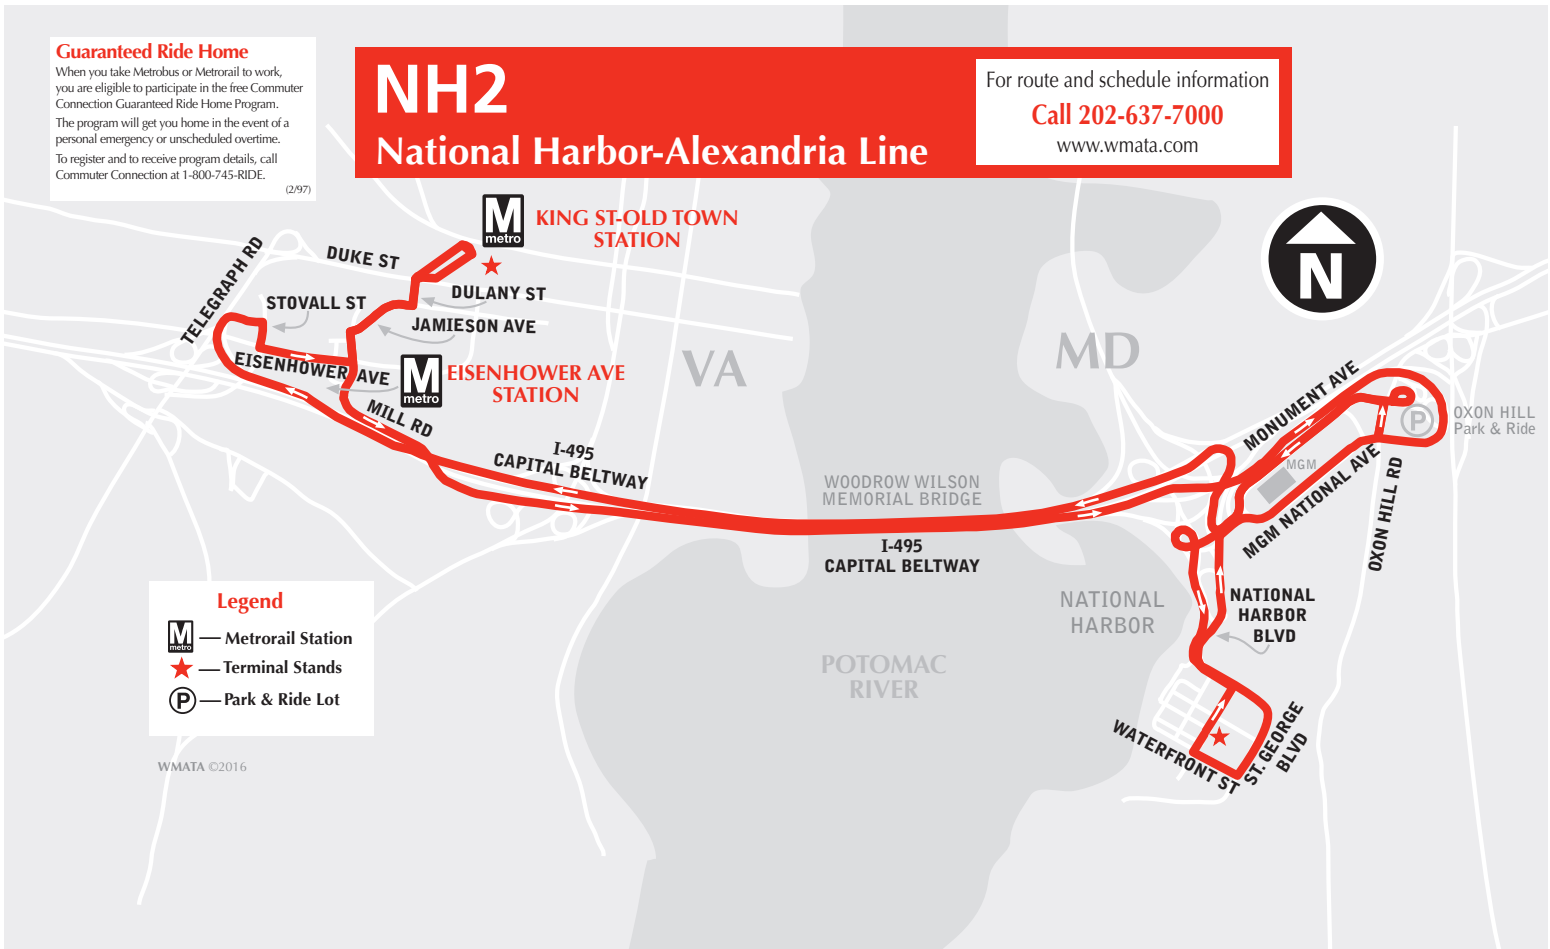

NH2

National Harbor-Alexandria Line

Effective Sunday, March 14, 2021

A partir del domingo, 14 de marzo de 2021

Guaranteed Ride Home

(2/97)

NH2

National Harbor-Alexandria Line

For route and schedule information

Call 202-637-7000

www.wmata.com