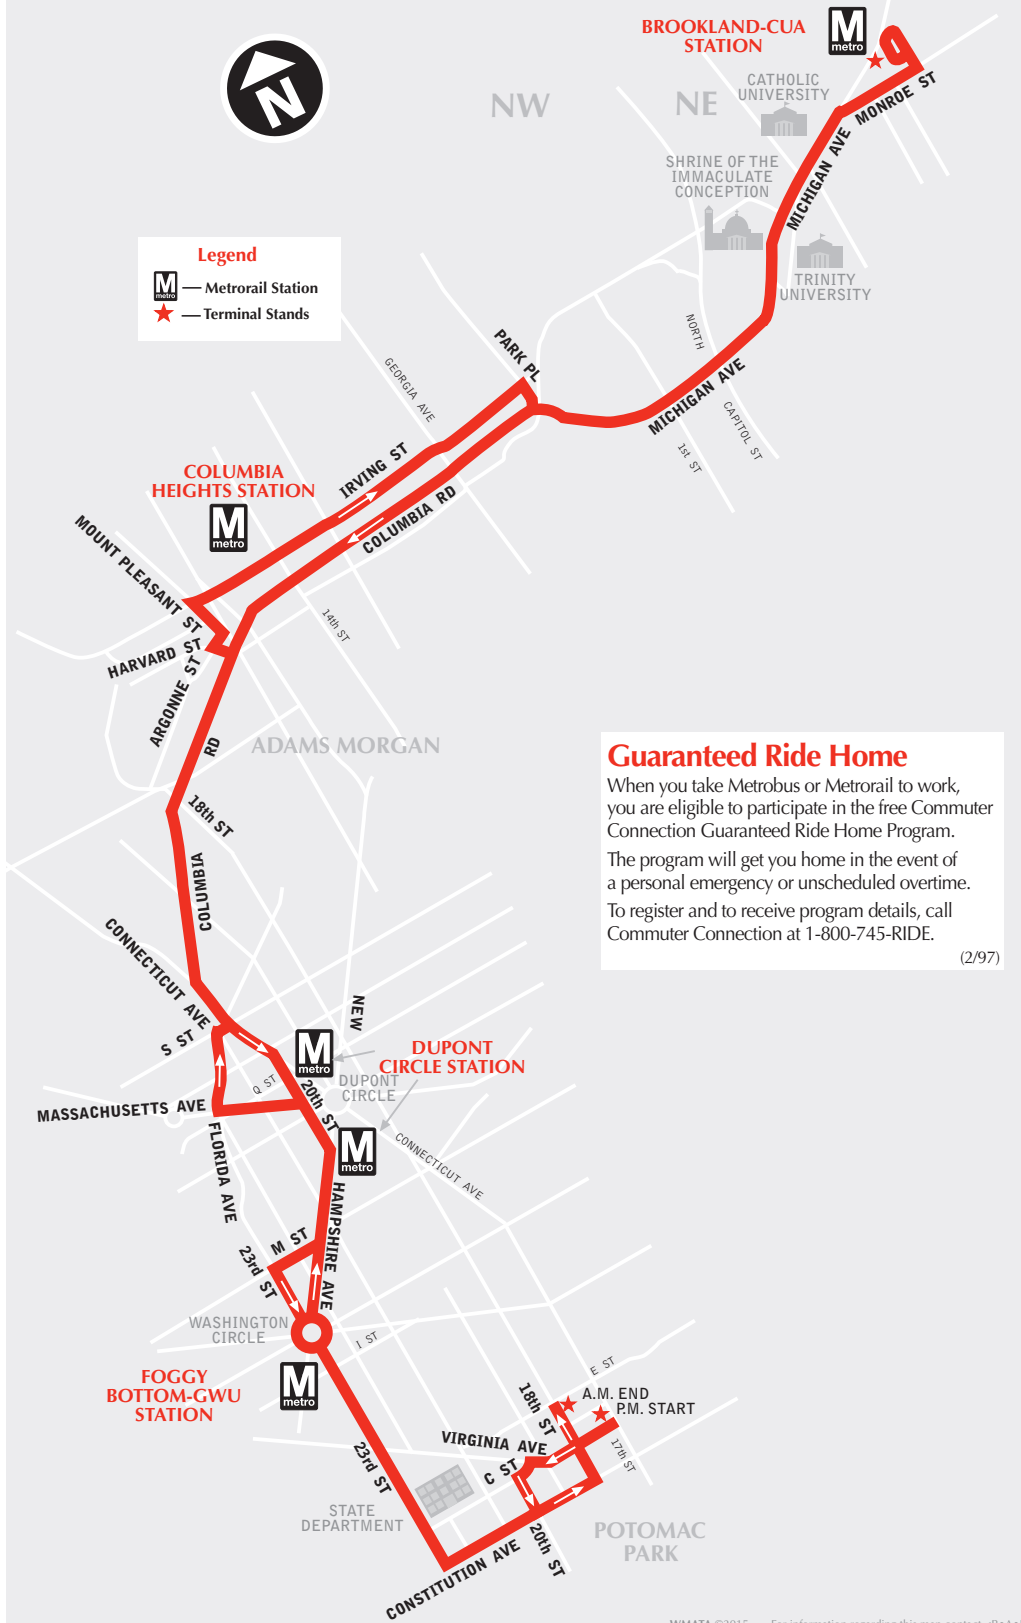

H1

Brookland-Potomac Park Line

For route and schedule information

Call 202-637-7000

www.wmata.com

Guaranteed Ride Home

When you take Metrobus or Metrorail to work, you are eligible to participate in the free Commuter Connection Guaranteed Ride Home Program.

The program will get you home in the event of a personal emergency or unscheduled overtime.

To register and to receive program details, call Commuter Connection at 1-800-745-RIDE.

(2/97)