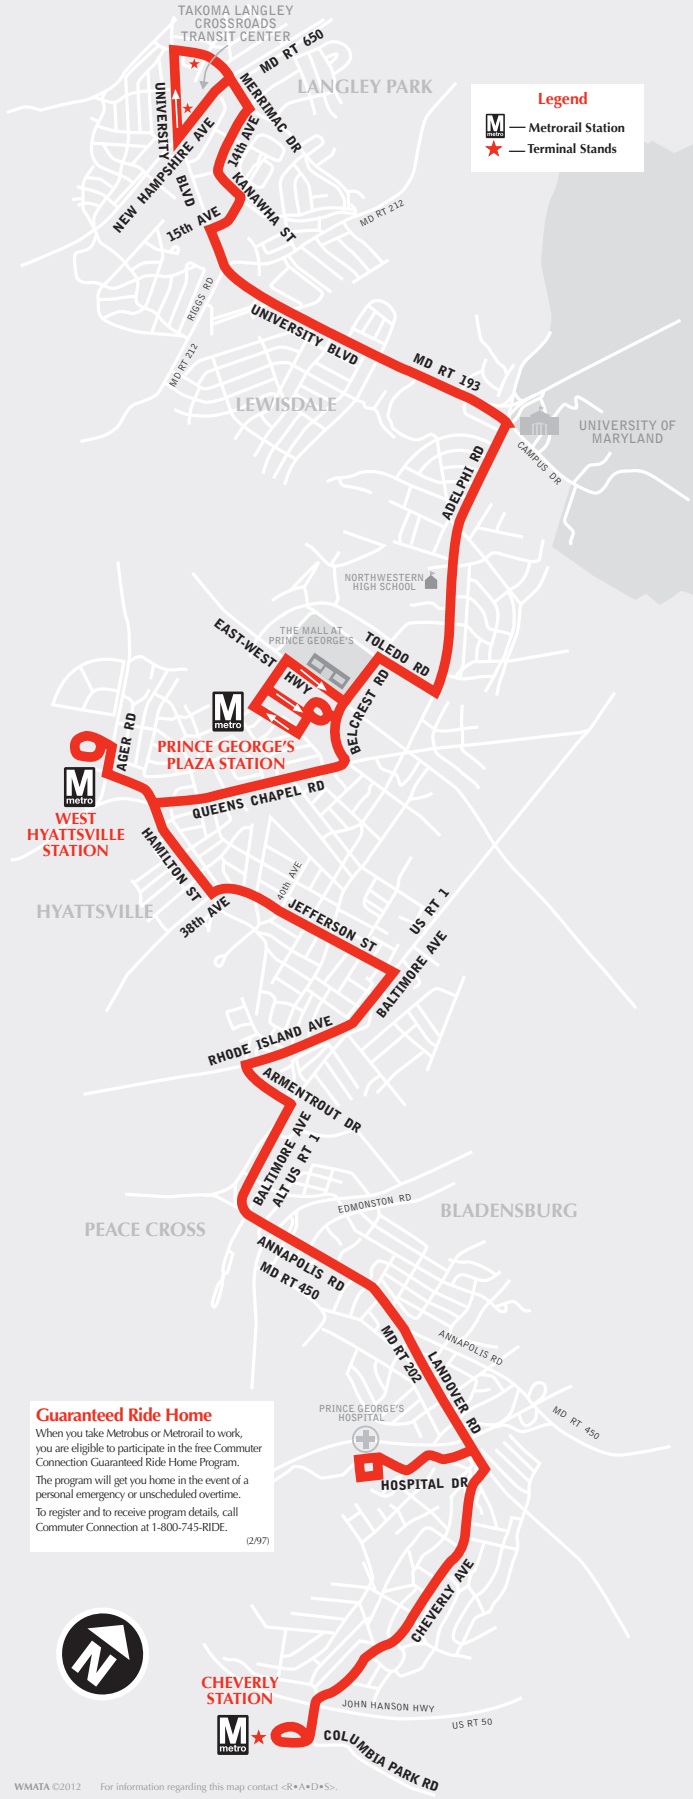

F8

Langley Park - Cheverly Line

For route and schedule information

Call 202-637-7000
www.wmata.com