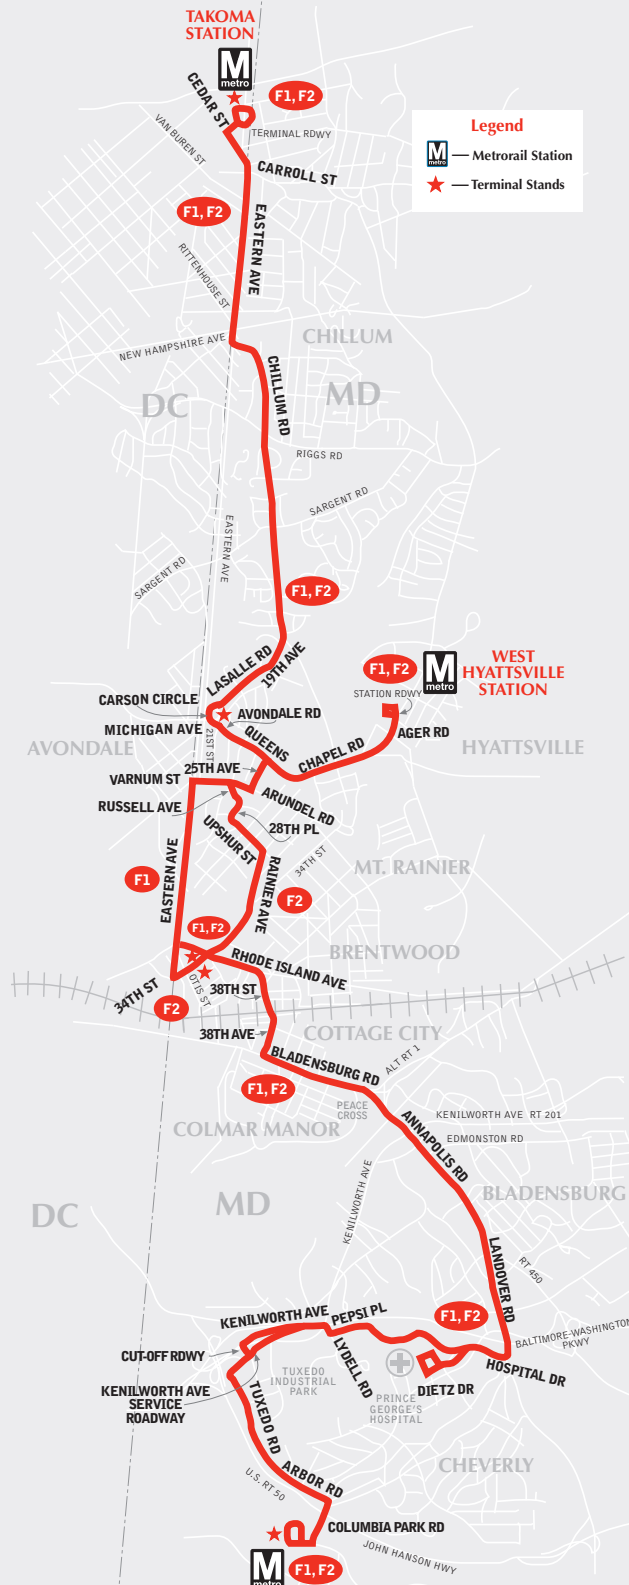

F1,2 Chillum Road Line

For route and schedule information
Call 202-637-7000
www.wmata.com

Legend

- Metrorail Station
- Terminal Stands