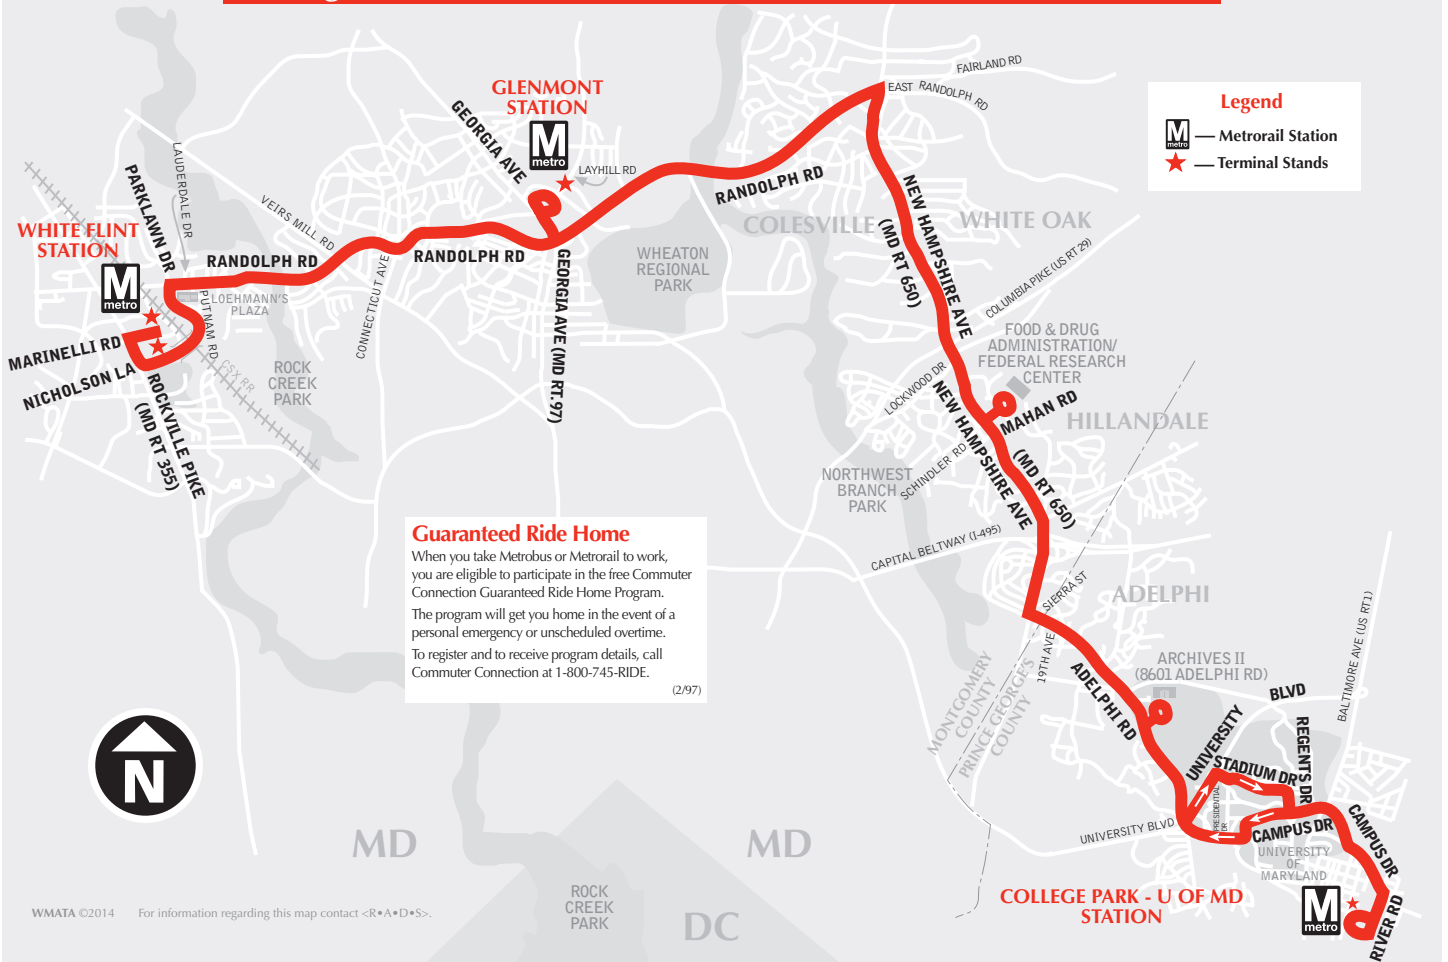

C8

College Park-White Flint Line

For route and schedule information

Call 202-637-7000

www.wmata.com

Guaranteed Ride Home
When you take Metrobus or Metrorail to work, you are eligible to participate in the free Commuter Connection Guaranteed Ride Home Program. The program will get you home in the event of a personal emergency or unscheduled overtime. To register and to receive program details, call Commuter Connection at 1-800-745-RIDE. (2/97)

KNOW MORE.
KNOW FIRST. metroAlerts
Sign up today at wmata.com/MetroAlerts