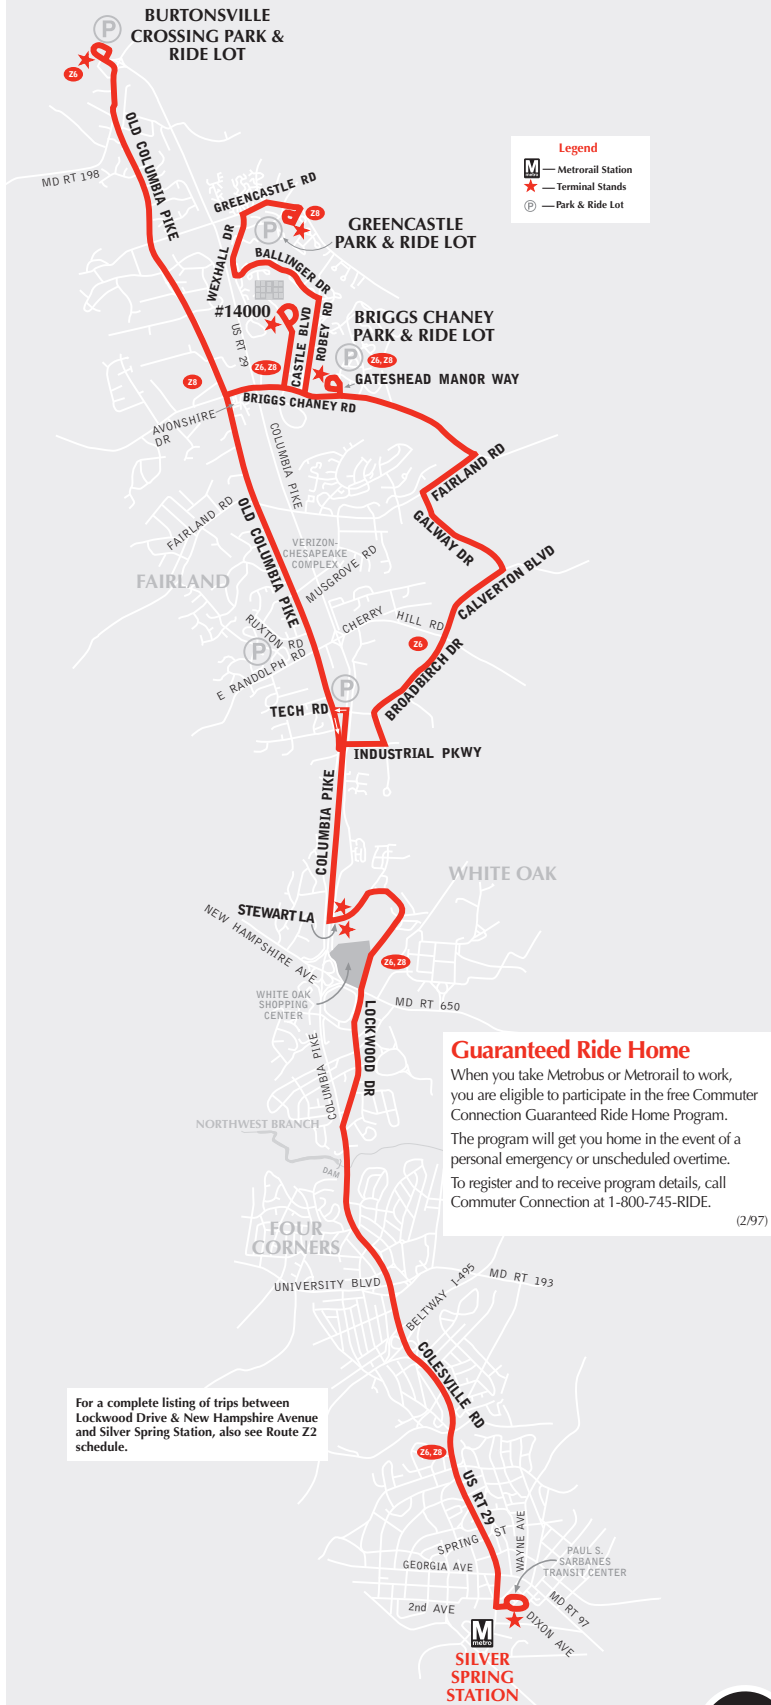

Z6,8 Silver Spring-Fairland Line

For route and schedule information

Call 202-637-7000

www.wmata.com