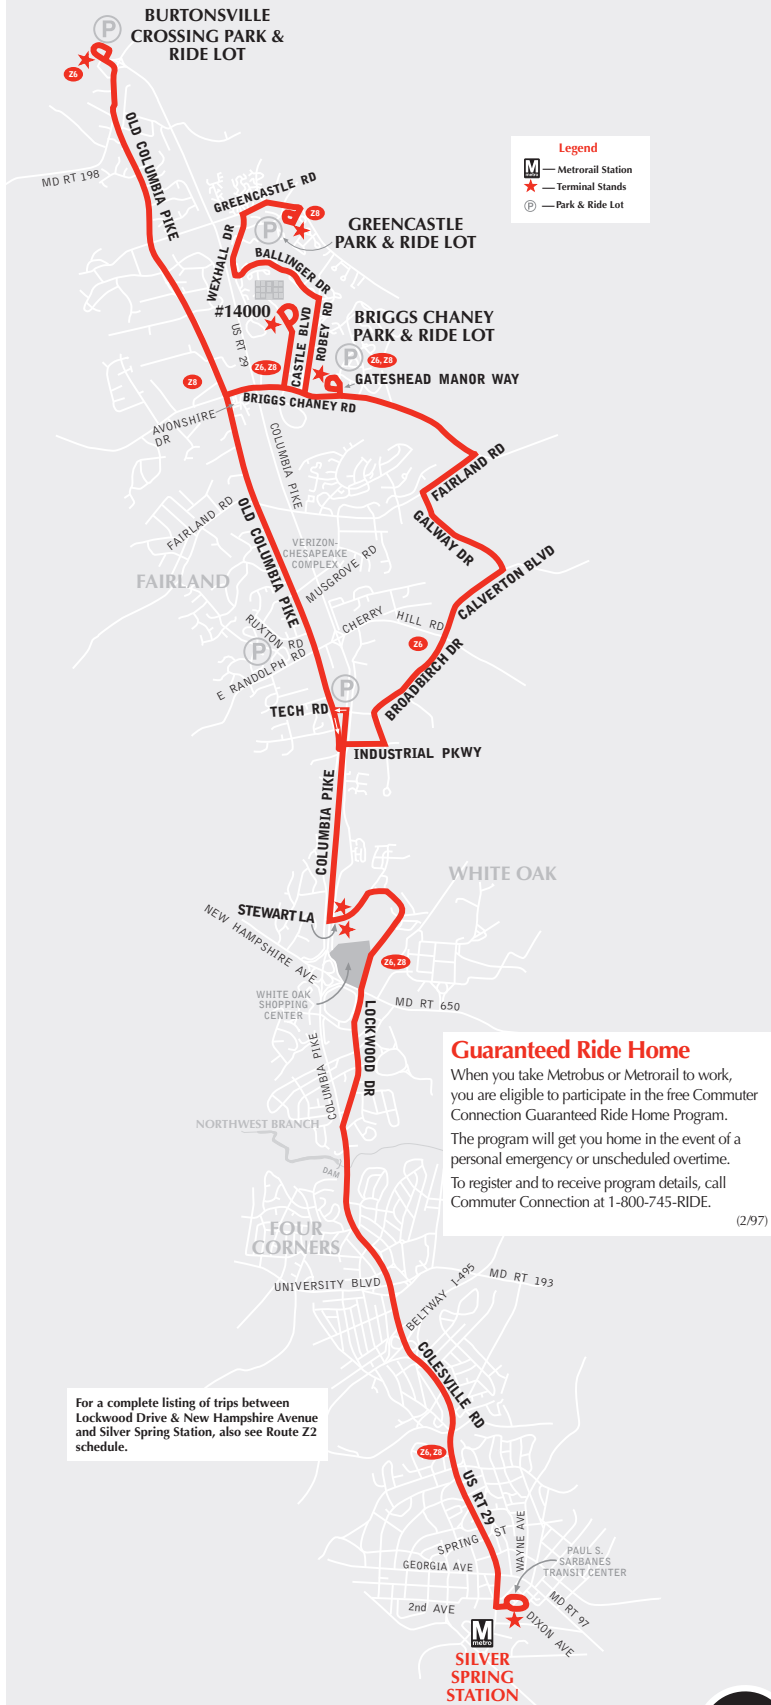

English-Español

Effective 9-5-21

Z6,8

Silver Spring-Fairland Line

metrobus

Serves these locations-
Brinda servicio a estas ubicaciones

- Burtonsville Crossing Park & Ride Lot (Z6)
- Greencastle Park & Ride Lot (Z8)
- Castle Boulevard
- Briggs Chaney Park & Ride Lot
- Fairland
- Calverton
- Verizon - Chesapeake Complex (Z8)
- Westfarm
- White Oak
- Four Corners
- Paul S. Sarbanes Transit Center
(Silver Spring station)

For route and schedule information
Call 202-637-7000
www.wmata.com

Z6,8

Silver Spring-Fairland Line

Effective Sunday, June 6, 2021
A partir del domingo, 6 de junio de 2021

► Southbound To Silver Spring station