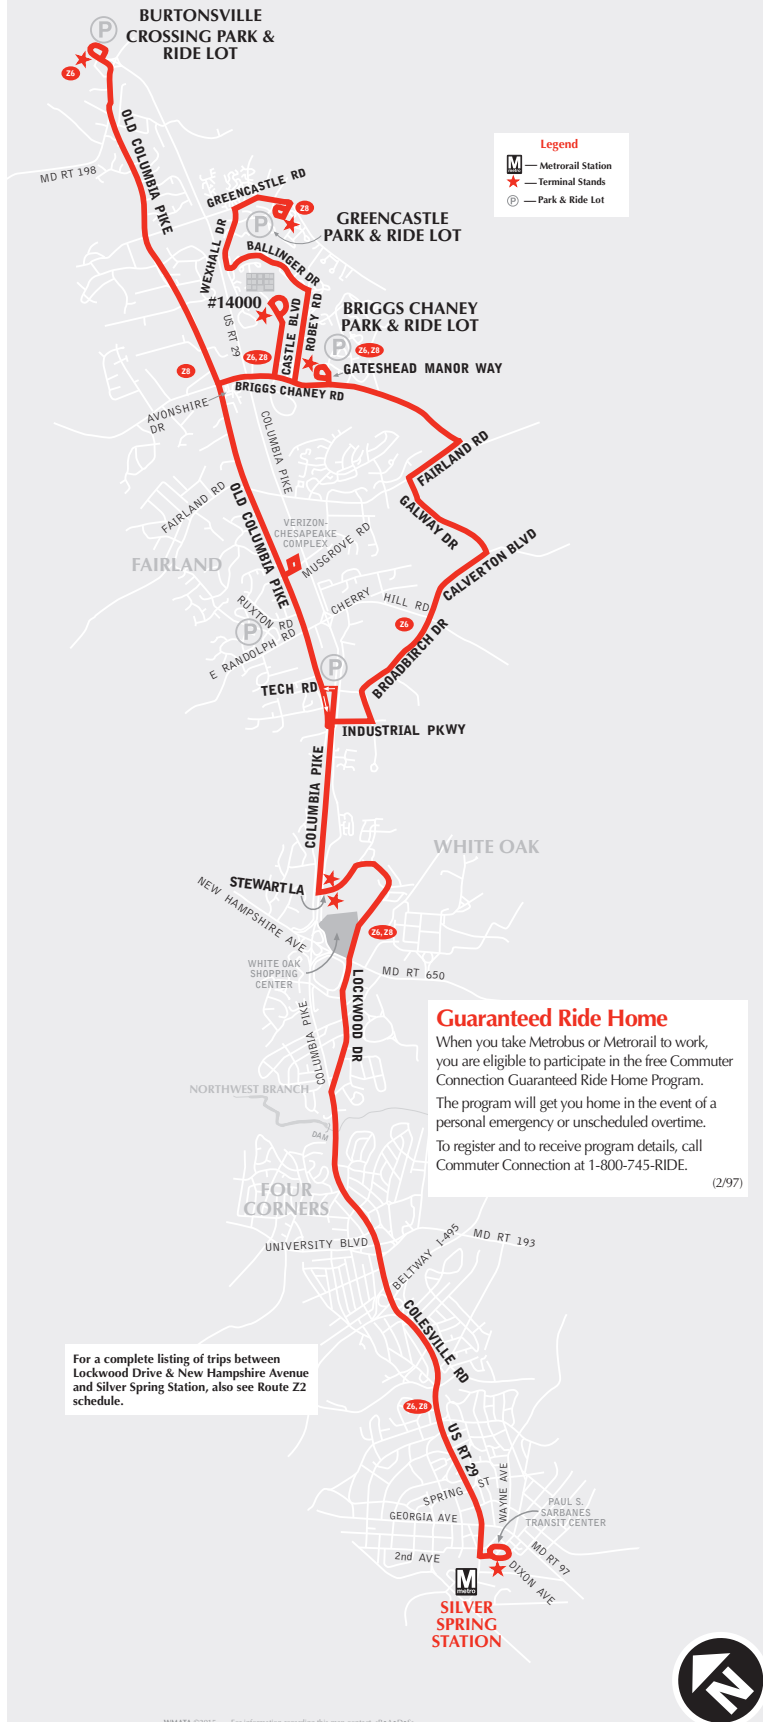

Z6 Calverton-Westfarm Line Z8 Fairland Line

For route and schedule information

Call 202-637-7000

www.wmata.com