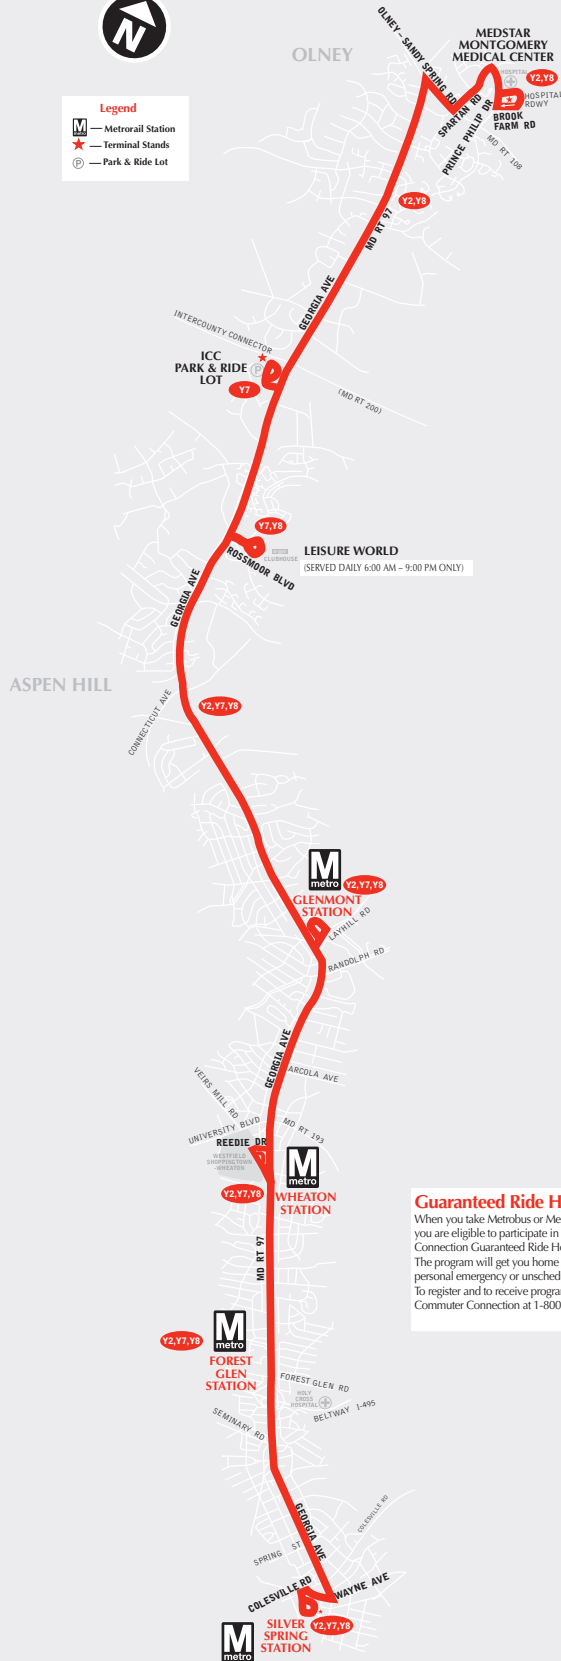

Y2,Y7,Y8

Georgia Ave. - Maryland Line

For route and schedule information
Call 202-637-7000
www.wmata.com

Legend

- Metro rail Station
- Terminal Stands
- Park & Ride Lot