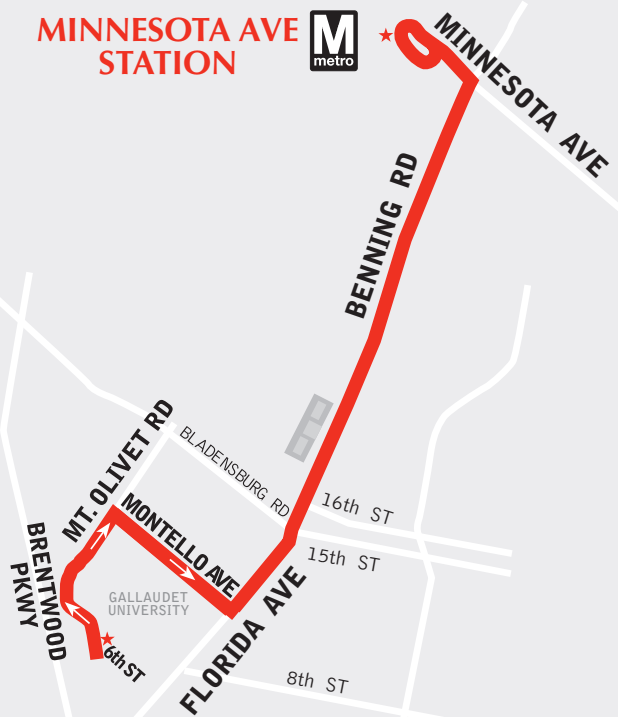

X3

Benning Road Line

Effective Sunday, September 5, 2021

A partir del domingo, 5 de septiembre de 2021

X3

Benning Road Line

For route and schedule information

Call 202-637-7000

www.wmata.com

Legend

— Metrorail Station

— Terminal Stands

Guaranteed Ride Home

When you take Metrobus or Metrorail to work, you are eligible to participate in the free Commuter Connection Guaranteed Ride Home Program.

The program will get you home in the event of a personal emergency or unscheduled overtime.

To register and to receive program details, call Commuter Connection at 1-800-745-RIDE.

(2/97)

MINNESOTA AVE
STATION

WMATA ©2016 For information regarding this map contact <R•A•D•S>.