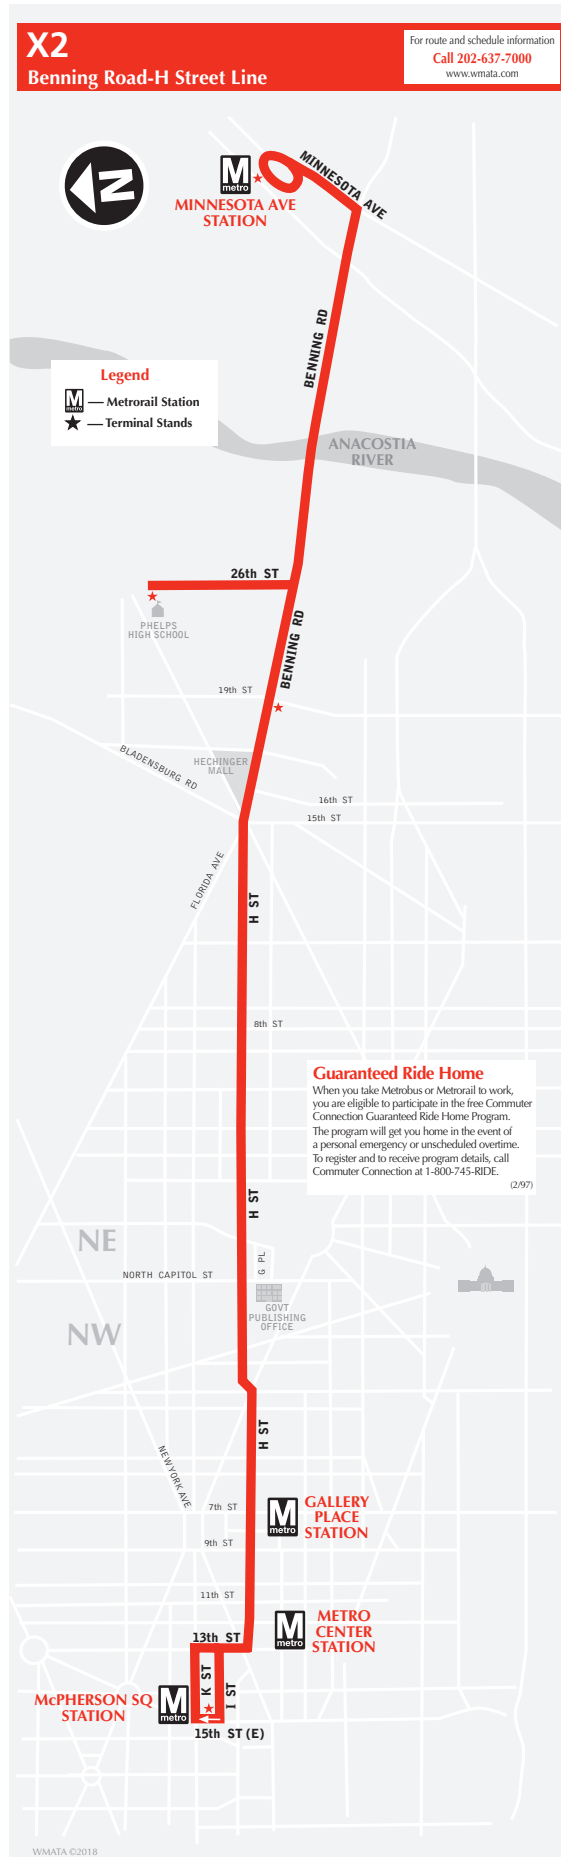

Effective Sunday, September 5, 2021
A partir del domingo, 5 de septiembre de 2021

Benning Road-
H Street Line

▶ Westbound to McPherson Square station

Monday thru Friday — De Lunes a viernes

Route Number	Minnesota Ave 	Benning Rd. & 16th St. NE (Hechinger Mall)	H & 8th Sts. NE	H & North Capitol Sts. NW (Govt. Publishing Office)	H & 7th Sts. NW (Gallery Place)	15th St (E) & K St NW (MCPHERSON SQ)
AM Service — Servicio matutino						
X2	4:10	4:17	4:22	4:25	4:30	4:38
X2	4:30	4:37	4:42	4:45	4:50	4:58
X2	4:45	4:52	4:57	5:00	5:05	5:13
X2	5:00	5:08	5:12	5:16	5:22	5:30
X2	5:12	5:20	5:24	5:28	5:34	5:42
X2	5:24	5:32	5:36	5:40	5:46	5:54
X2	5:36	5:44	5:48	5:52	5:58	6:06
X2	5:48	5:56	6:00	6:04	6:10	6:18
X2	6:00	6:08	6:12	6:16	6:22	6:30
X2	6:10	6:18	6:22	6:26	6:32	6:40
X2	6:20	6:30	6:35	6:40	6:47	6:56
X2	6:30	6:40	6:45	6:50	6:57	7:06