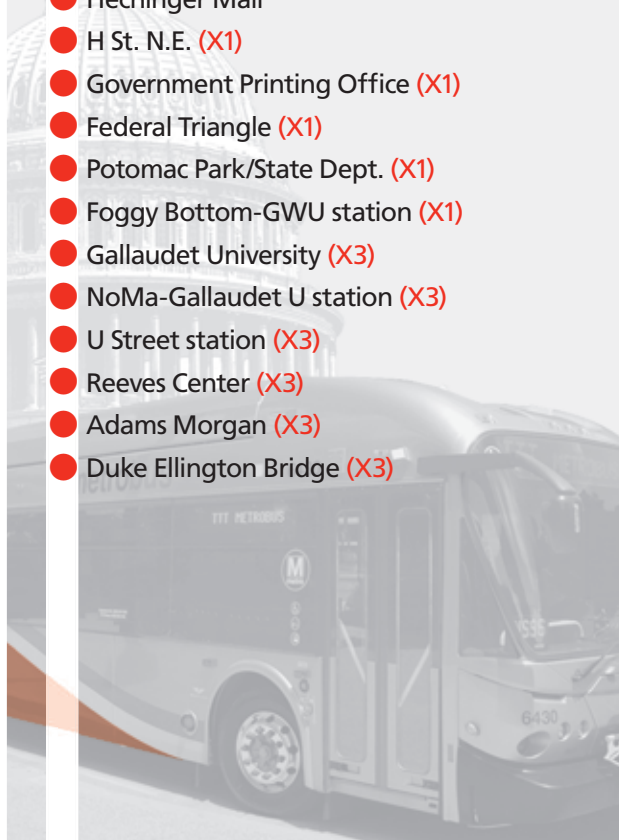

English-Español

Effective 8-21-17

X1,3

Benning Road Line

metrobus

Serves these locations-
Brinda servicio a estas ubicaciones

- Minnesota Ave station
- Benning Rd. N.E.
- Hechinger Mall
- H St. N.E. (X1)
- Government Printing Office (X1)
- Federal Triangle (X1)
- Potomac Park/State Dept. (X1)
- Foggy Bottom-GWU station (X1)
- Gallaudet University (X3)
- NoMa-Gallaudet U station (X3)
- U Street station (X3)
- Reeves Center (X3)
- Adams Morgan (X3)
- Duke Ellington Bridge (X3)

WMATA ©2016 For information regarding this map contact <R•A•D•S>.

**KNOW MORE.
 KNOW FIRST. metroAlerts**
 Sign up today at wmata.com/MetroAlerts

X1,3

Benning Road Line

► Westbound to Foggy Bottom-GWU station and Duke Ellington Bridge

Monday thru Friday — Lunes a viernes

Route Number	Minnesota Ave 	Benning Rd. & 16th St. NE (Hechinger Mall)	H & 8th Sts. NE	Florida Ave. & North Capitol St. NW	North Capitol St. & G Pl. NW (Govt. Printing Office)	Florida & Georgia Aves. NW	U & 14th Sts. NW (Reeves Center)	Constitution Ave. & 10th St. NW	DUKE ELLINGTON BRIDGE	23rd & I Sts. NW (FOGGY BOTTOM-GWU) 
AM Service — Servicio matutino										
X3	5:56	6:04	-	6:16	-	6:20	6:27	-	6:34	-
X1	6:04	6:12	6:16	-	6:20	-	-	6:30	-	6:41
X1	6:20	6:28	6:32	-	6:36	-	-	6:46	-	6:57
X3	6:26	6:36	-	6:51	-	6:56	7:03	-	7:11	-
X1	6:36	6:46	6:51	-	6:56	-	-	7:06	-	7:17
X3	6:50	7:00	-	7:15	-	7:20	7:27	-	7:35	-
X1	6:52	7:02	7:07	-	7:12	-	-	7:22	-	7:33
X1	7:07	7:17	7:22	-	7:27	-	-	7:37	-	7:48
X3	7:15	7:25	-	7:40	-	7:45	7:52	-	8:00	-
X1	7:24	7:34	7:39	-	7:44	-	-	7:54	-	8:05
X3	7:38	7:48	-	8:03	-	8:08	8:15	-	8:23	-
X1	7:40	7:50	7:55	-	8:00	-	-	8:10	-	8:21
X1	7:56	8:08	8:13	-	8:19	-	-	8:29	-	8:41
X3	8:04	8:16	-	8:34	-	8:39	8:46	-	8:55	-
X1	8:20	8:32	8:37	-	8:43	-	-	8:53	-	9:05
X3	8:28	8:40	-	8:58	-	9:03	9:10	-	9:19	-
X1	8:36	8:48	8:53	-	8:59	-	-	9:09	-	9:21