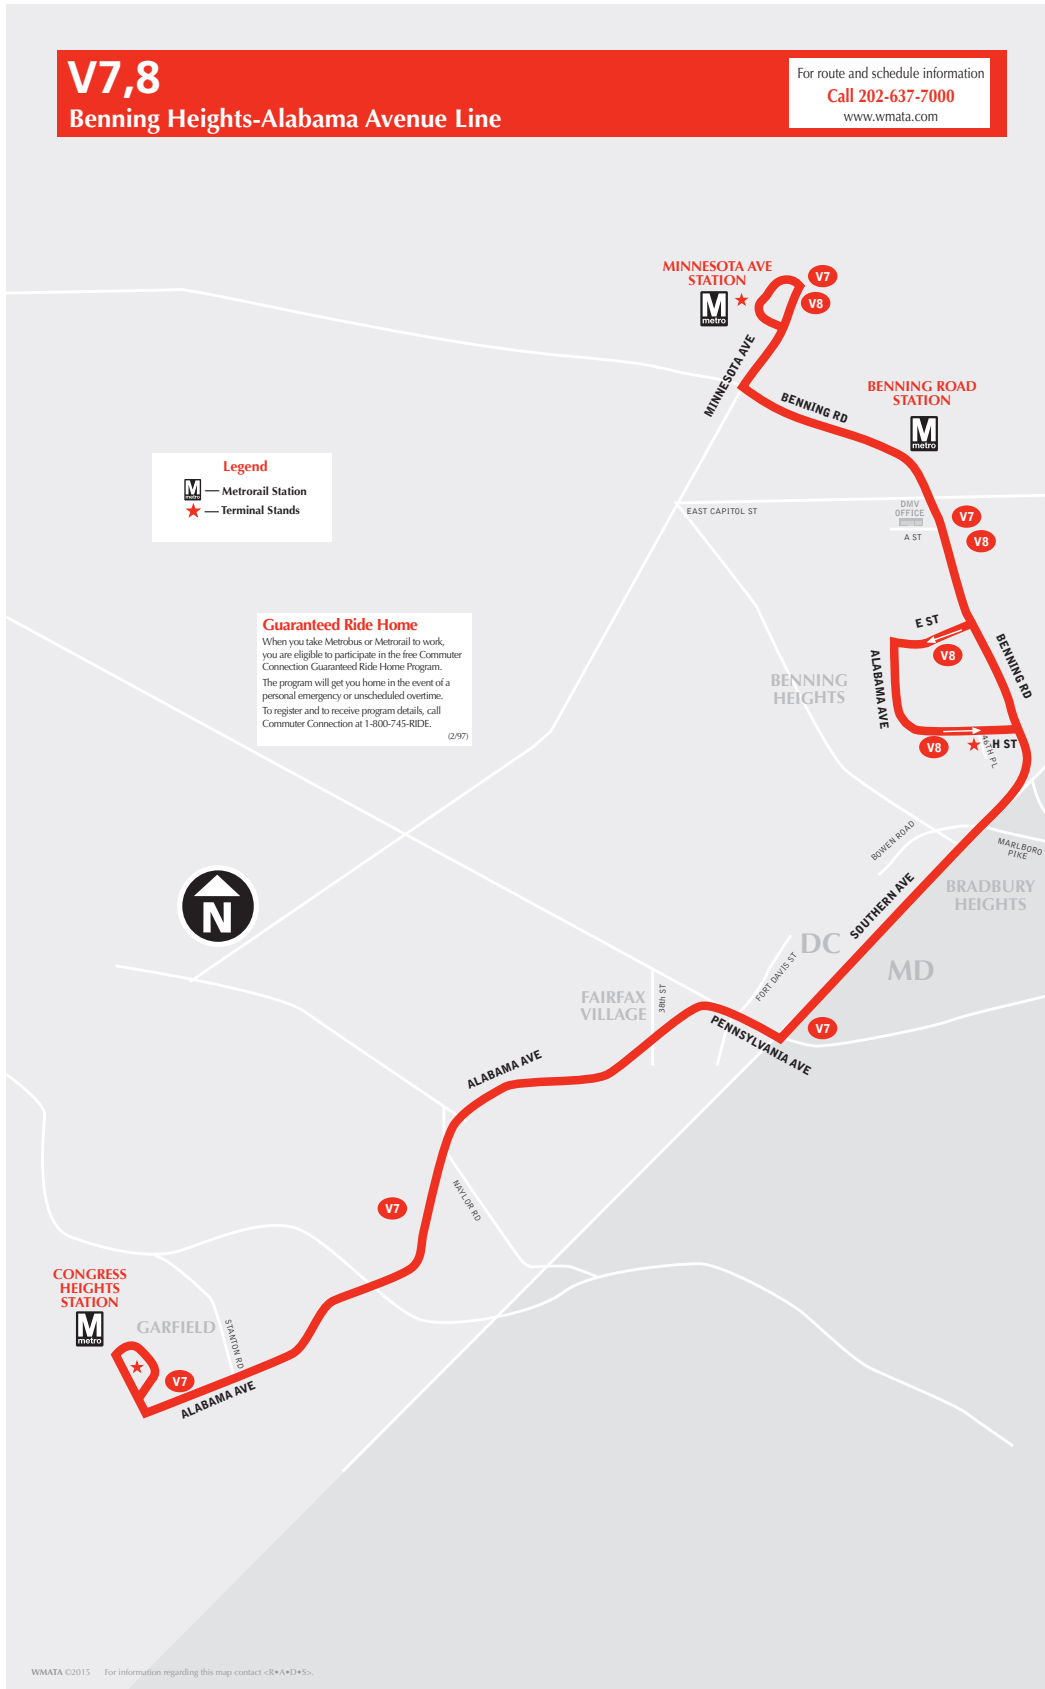

## Benning Heights—Alabama Avenue Line

**metrobus**

**Serves these locations-**  
**Brinda servicio a estas ubicaciones**

- Minnesota Ave station
- Benning Road station
- Benning Heights loop (V8)
- Bradbury Heights (V7)
- Fairfax Village (V7)
- Alabama Ave. & Naylor Rd. (V7)
- Garfield (V7)
- Congress Heights (V7)

## Benning Heights—Alabama Avenue Line

Effective Sunday, September 5, 2021  
A partir del domingo, 5 de septiembre de 2021

## Benning Heights—Alabama Avenue Line

▶ Northbound to  
Minnesota Ave station

**Monday thru Friday —**  
**De Lunes a viernes**

Route Number	Congress Heights 	Alabama Ave. & Stanton Rd. SE	Alabama Ave. & Naylor Rd. SE	Pennsylvania Ave. & Fort Davis St. SE (Fairfax Village)	Southern Ave. & Marlboro Pike SE (Bradbury Heights)	H St. & 46th Pl. (W) SE (Benning Heights)	Benning Rd. & E.Capitol St. SE (Benning Road) 	MINNE-SOTA AVE 
<b>AM Service — Servicio matutino</b>								
V8	-	-	-	-	-	4:41	4:47	4:52
V8	-	-	-	-	-	5:11	5:17	5:22
V8	-	-	-	-	-	5:42	5:48	5:53
V8	-	-	-	-	-	6:02	6:08	6:13
V7	5:51	5:54	5:59	6:04	6:10	-	6:19	6:25
V8	-	-	-	-	-	6:23	6:32	6:38
V7	6:14	6:17	6:22	6:27	6:33	-	6:42	6:48
V8	-	-	-	-	-	6:43	6:52	6:58
V7	6:34	6:37	6:42	6:47	6:53	-	7:02	7:08
V8	-	-	-	-	-	7:05	7:15	7:22
V7	6:50	6:54	7:00	7:06	7:13	-	7:25	7:32
V8	-	-	-	-	-	7:25	7:35	7:42
V7	7:10	7:14	7:20	7:26	7:33	-	7:45	7:52
V8	-	-	-	-	-	7:48	7:58	8:05
V7	7:33	7:37	7:43	7:49	7:56	-	8:08	8:15
V8	-	-	-	-	-	8:08	8:18	8:25
V7	7:51	7:56	8:03	8:09	8:15	-	8:26	8:33
V8	-	-	-	-	-	8:28	8:36	8:43
V7	8:11	8:16	8:23	8:29	8:35	-	8:46	8:53
V8	-	-	-	-	-	8:48	8:56	9:03
V7	8:33	8:38	8:45	8:51	8:57	-	9:06	9:13
V8	-	-	-	-	-	9:06	9:13	9:20
V8	-	-	-	-	-	9:26	9:33	9:40
V8	-	-	-	-	-	9:46	9:53	10:00
V8	-	-	-	-	-	10:06	10:13	10:20
V8	-	-	-	-	-	10:25	10:32	10:39
V8	-	-	-	-	-	10:45	10:52	10:59
V8	-	-	-	-	-	11:05	11:12	11:19
V8	-	-	-	-	-	11:25	11:32	11:39
V8	-	-	-	-	-	11:45	11:52	11:59

### ▶ Northbound to Minnesota Ave station