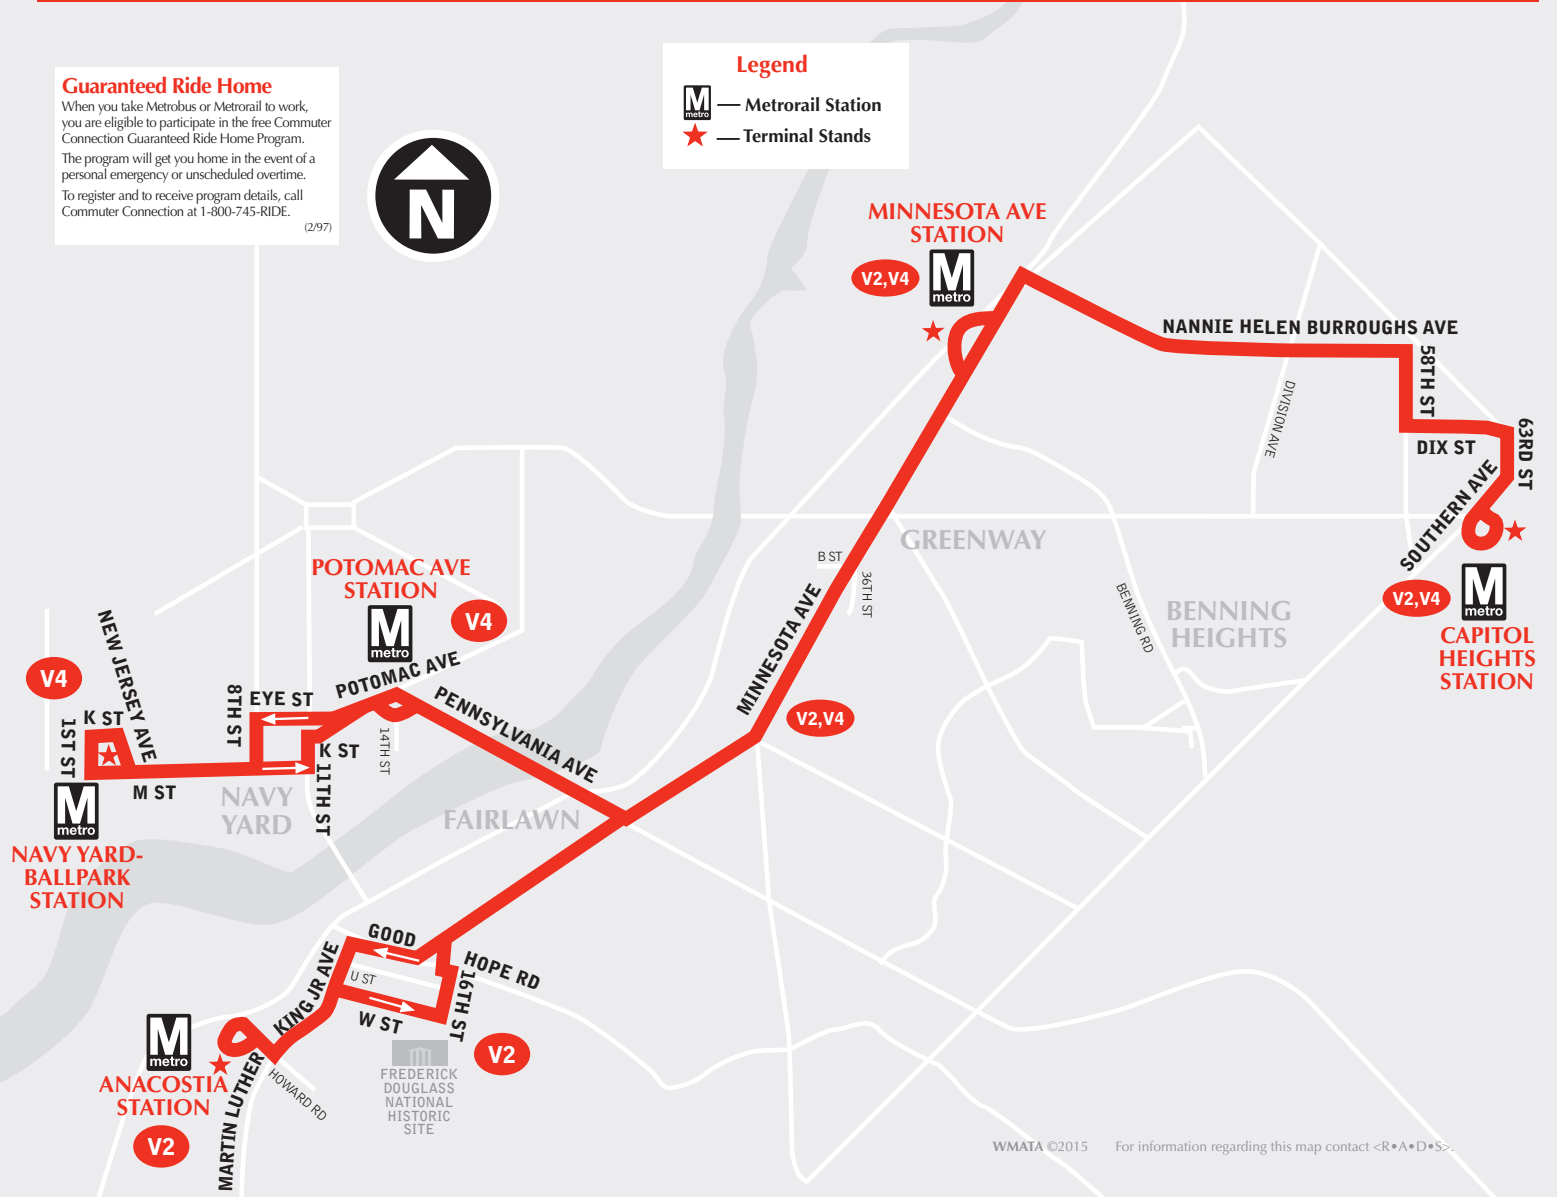

V2,4

Capitol Heights-Minnesota Avenue Line

Effective Sunday, December 17, 2023

A partir del domingo, 17 de diciembre de 2023

V2,4

Capitol Heights-Minnesota Avenue Line

For route and schedule information

Call 202-637-7000

www.wmata.com

Guaranteed Ride Home

Legend

- Metrorail Station
- Terminal Stands

WMATA ©2015 For information regarding this map contact <R•A•D•S>