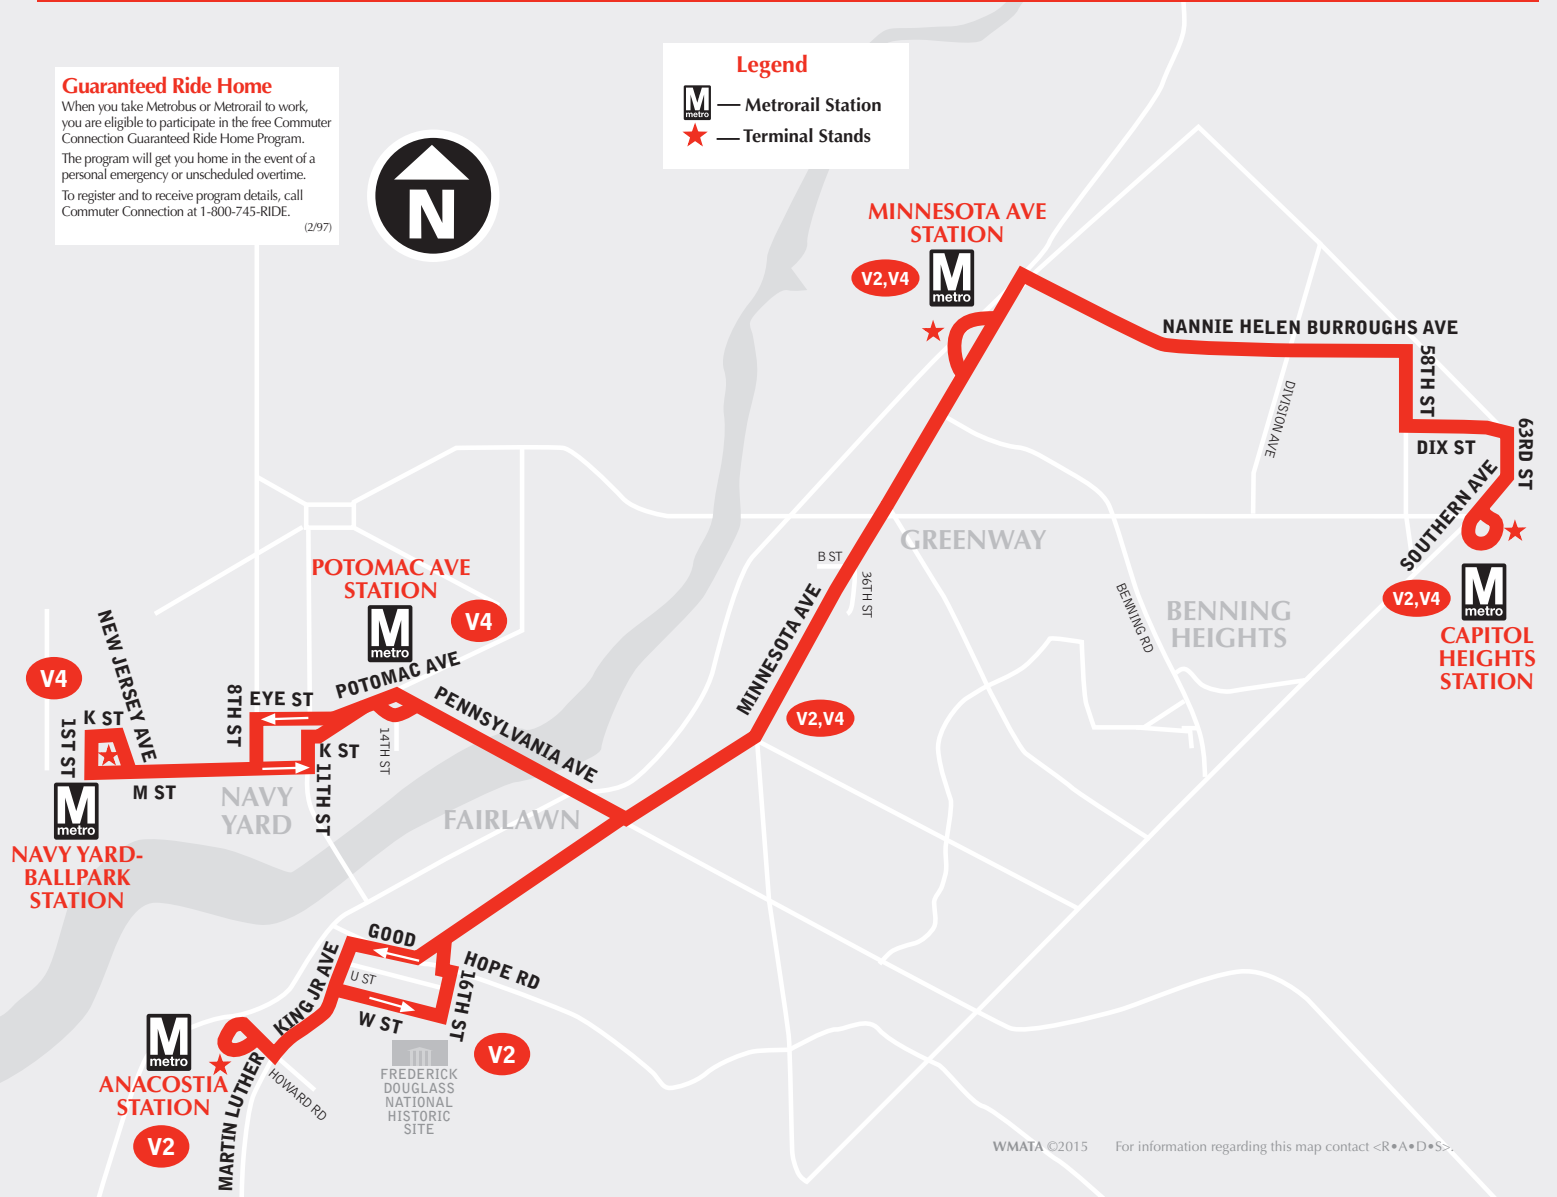

V2,4

Capitol Heights-Minnesota Avenue Line

Effective Sunday, June 25, 2023
A partir del domingo, 25 de junio de 2023

V2,4

Capitol Heights-Minnesota Avenue Line

For route and schedule information

Call 202-637-7000

www.wmata.com

Guaranteed Ride Home

Legend

- Metrorail Station
- Terminal Stands

WMATA ©2015 For information regarding this map contact <R•A•D•S>