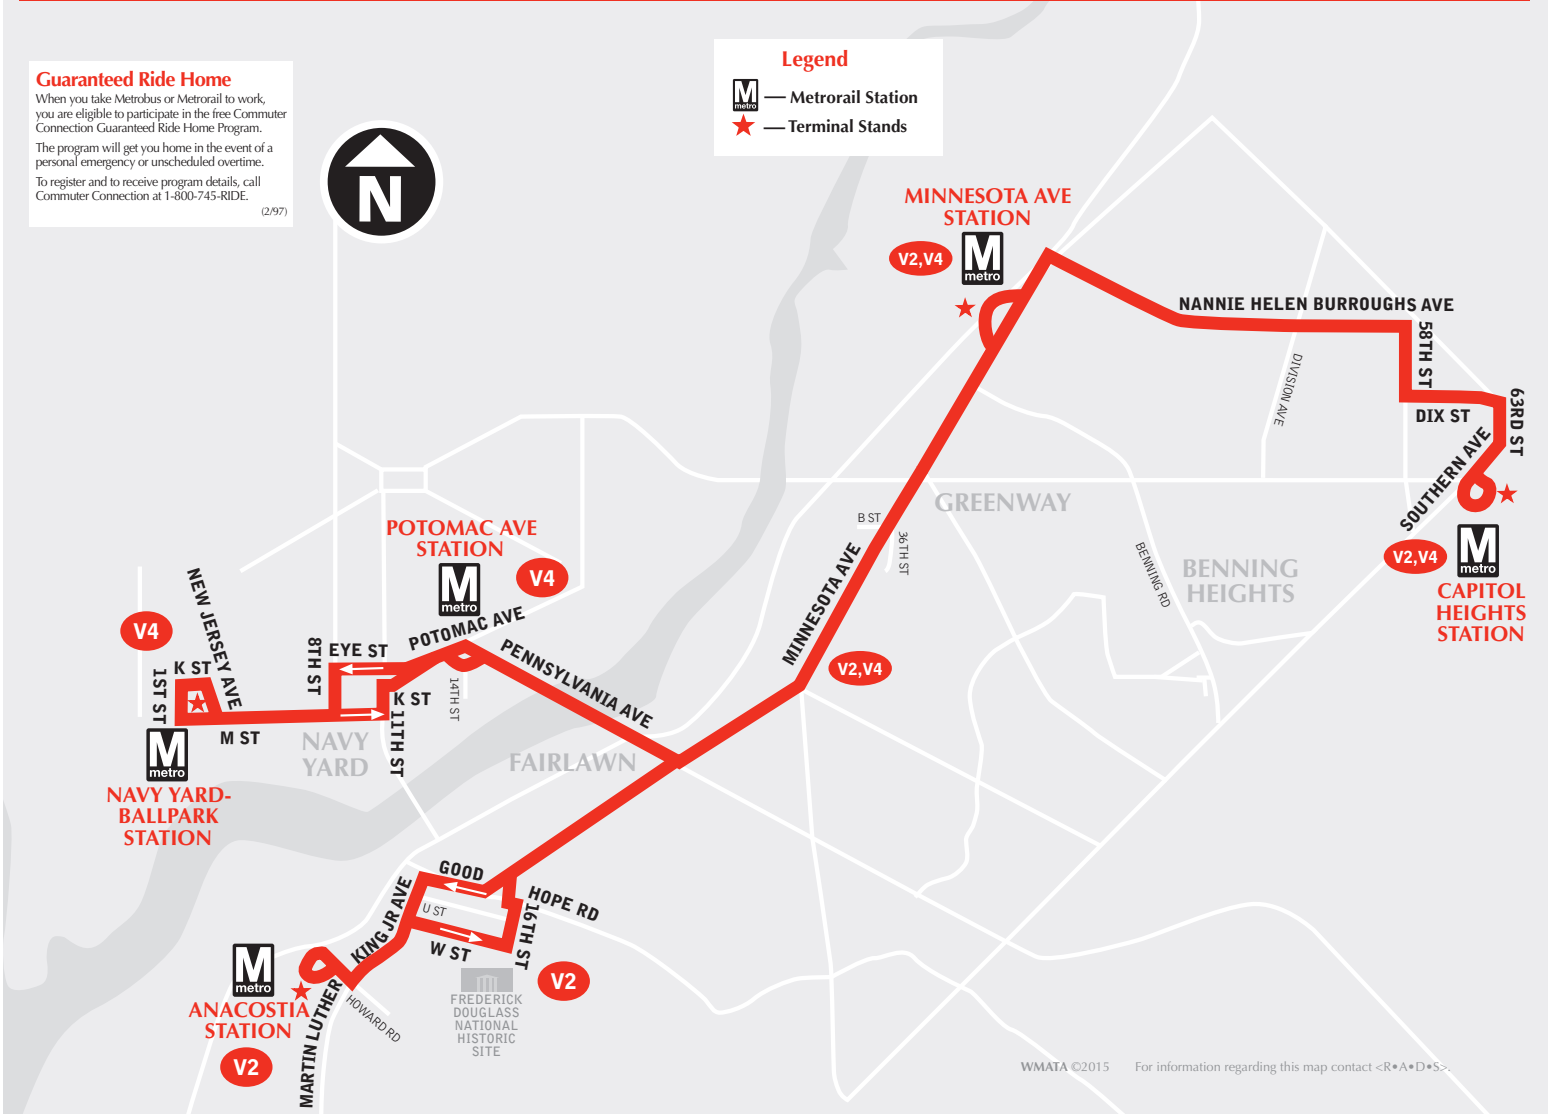

V2,4

Capitol Heights-Minnesota Avenue Line

For route and schedule information

Call 202-637-7000

www.wmata.com

Guaranteed Ride Home

(2/97)

Legend

- Metrorail Station
- Terminal Stands

WMATA ©2015 For information regarding this map contact <R*A*D*S>