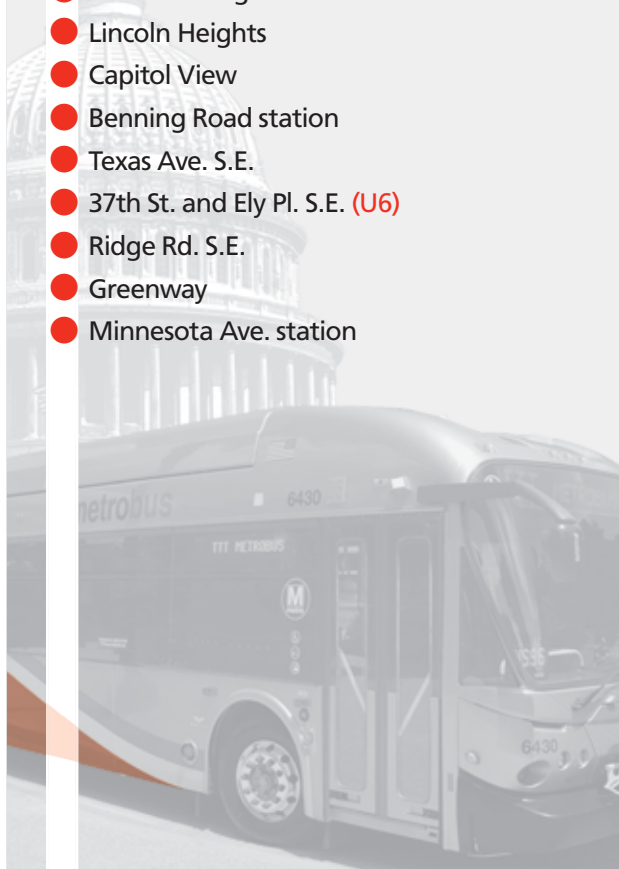

English-Español

Effective 12-26-21

U5,6

Marshall Heights Line

metrobus

Service to Mayfair
provided by U7

Serves these locations-
Brinda servicio a estas ubicaciones

- Marshall Heights
- Lincoln Heights
- Capitol View
- Benning Road station
- Texas Ave. S.E.
- 37th St. and Ely Pl. S.E. (U6)
- Ridge Rd. S.E.
- Greenway
- Minnesota Ave. station

Effective Sunday, December 26, 2021

A partir del domingo, 26 de diciembre de 2021

U5,6 Marshall Heights Line

For route and schedule information
Call 202-637-7000
www.wmata.com

Legend

- Metrorail Station
- Terminal Stands

Note
Service to Mayfair provided by Route U7

U5,6

Marshall Heights Line

Effective Sunday, December 26, 2021

A partir del domingo, 26 de diciembre de 2021

► Eastbound to Marshall Heights/Lincoln Heights

Monday thru Friday — De Lunes a viernes