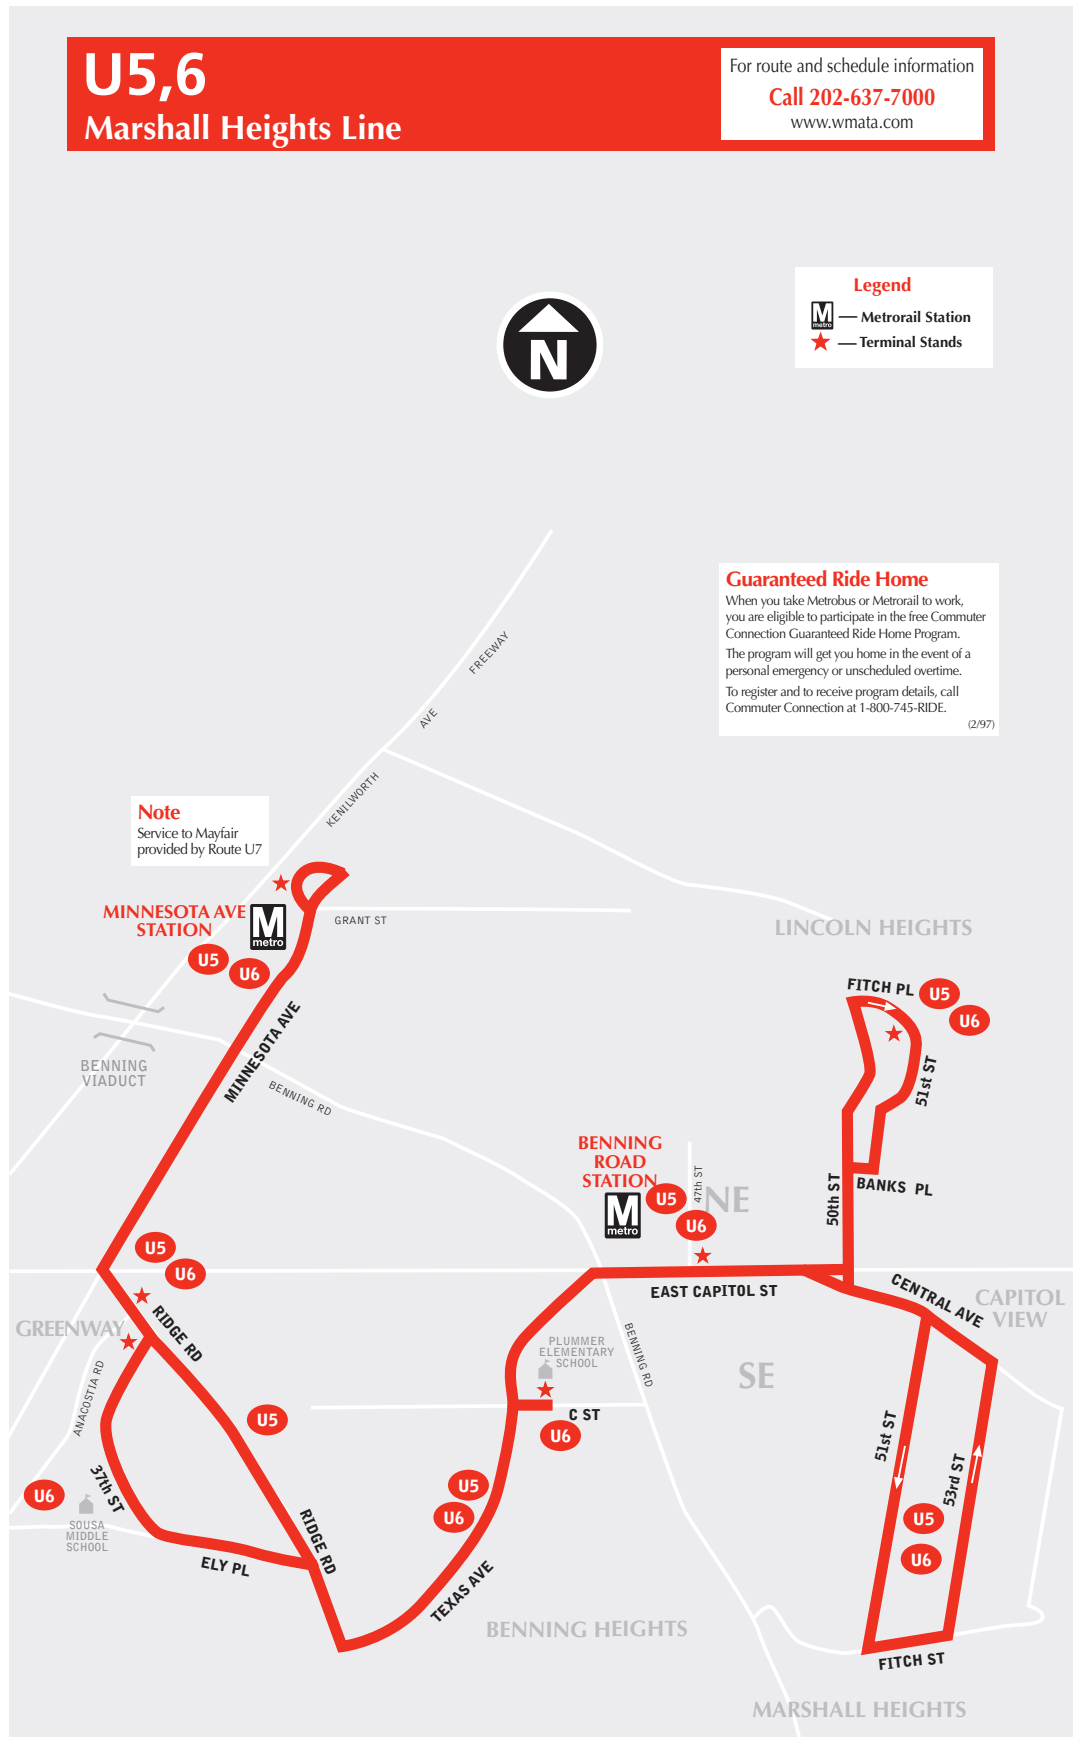

English-Español

Effective 12-26-21

U5,6

Marshall Heights Line

metrobus

Service to Mayfair
provided by U7

Serves these locations-
Brinda servicio a estas ubicaciones

- Marshall Heights
- Lincoln Heights
- Capitol View
- Benning Road station
- Texas Ave. S.E.
- 37th St. and Ely Pl. S.E. (U6)
- Ridge Rd. S.E.
- Greenway
- Minnesota Ave. station

Effective Sunday, December 26, 2021

A partir del domingo, 26 de diciembre de 2021

U5,6 Marshall Heights Line

For route and schedule information
Call 202-637-7000
www.wmata.com

Legend

- Metrorail Station
- Terminal Stands

Note
Service to Mayfair provided by Route U7

U5,6

Marshall Heights Line

Effective Sunday, December 26, 2021

A partir del domingo, 26 de diciembre de 2021

► Eastbound to Marshall Heights/Lincoln Heights

Monday thru Friday — De Lunes a viernes