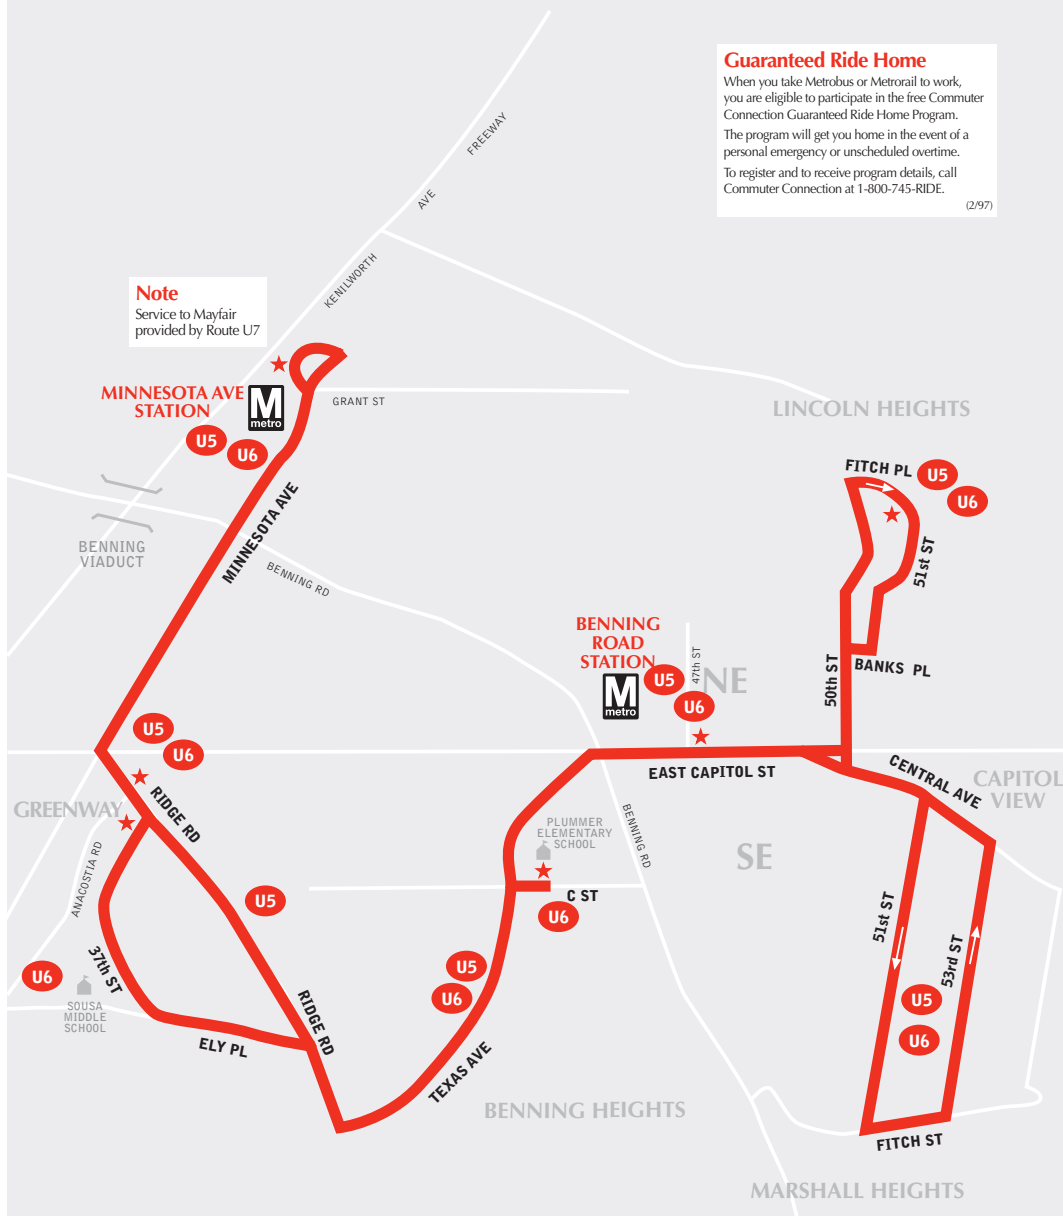

U5,6

Marshall Heights Line

Effective Sunday, September 5, 2021

A partir del domingo, 5 de septiembre de 2021

U5,6 Marshall Heights Line

For route and schedule information
Call 202-637-7000
www.wmata.com

Legend

- Metrorail Station
- Terminal Stands

Guaranteed Ride Home

(2/97)

Note

Service to Mayfair provided by Route U7