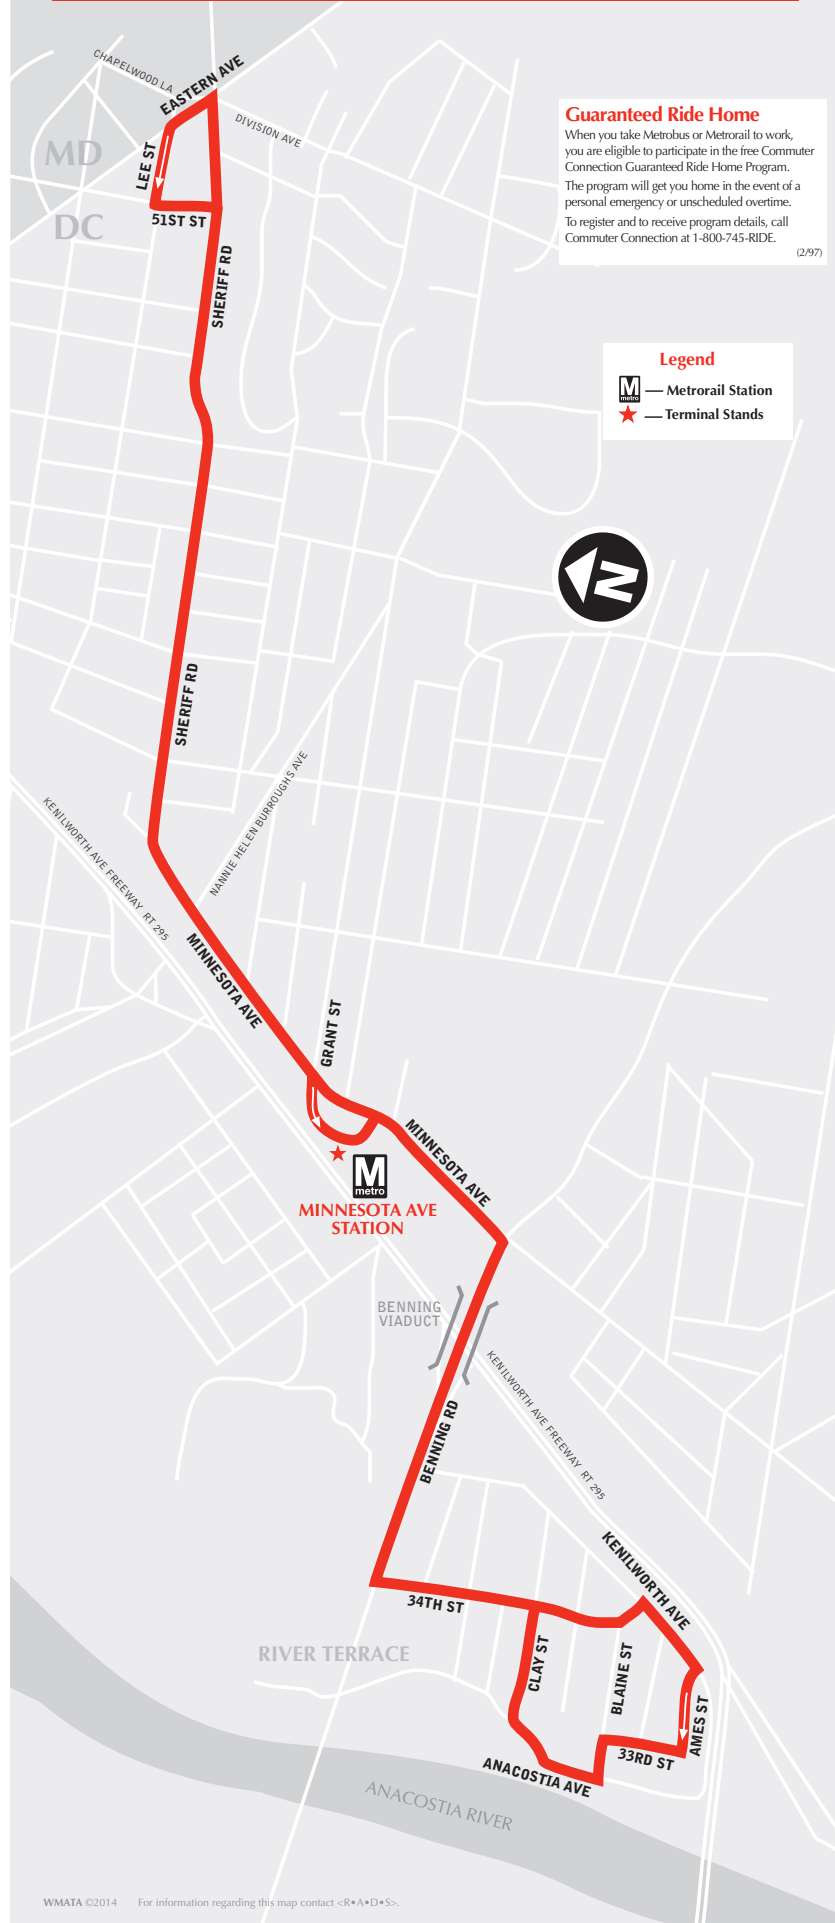

U4

Sheriff Road-River Terrace Line

For route and schedule information

Call 202-637-7000

www.wmata.com

Guaranteed Ride Home

(2/97)

Legend

- Metrorail Station
- Terminal Stands