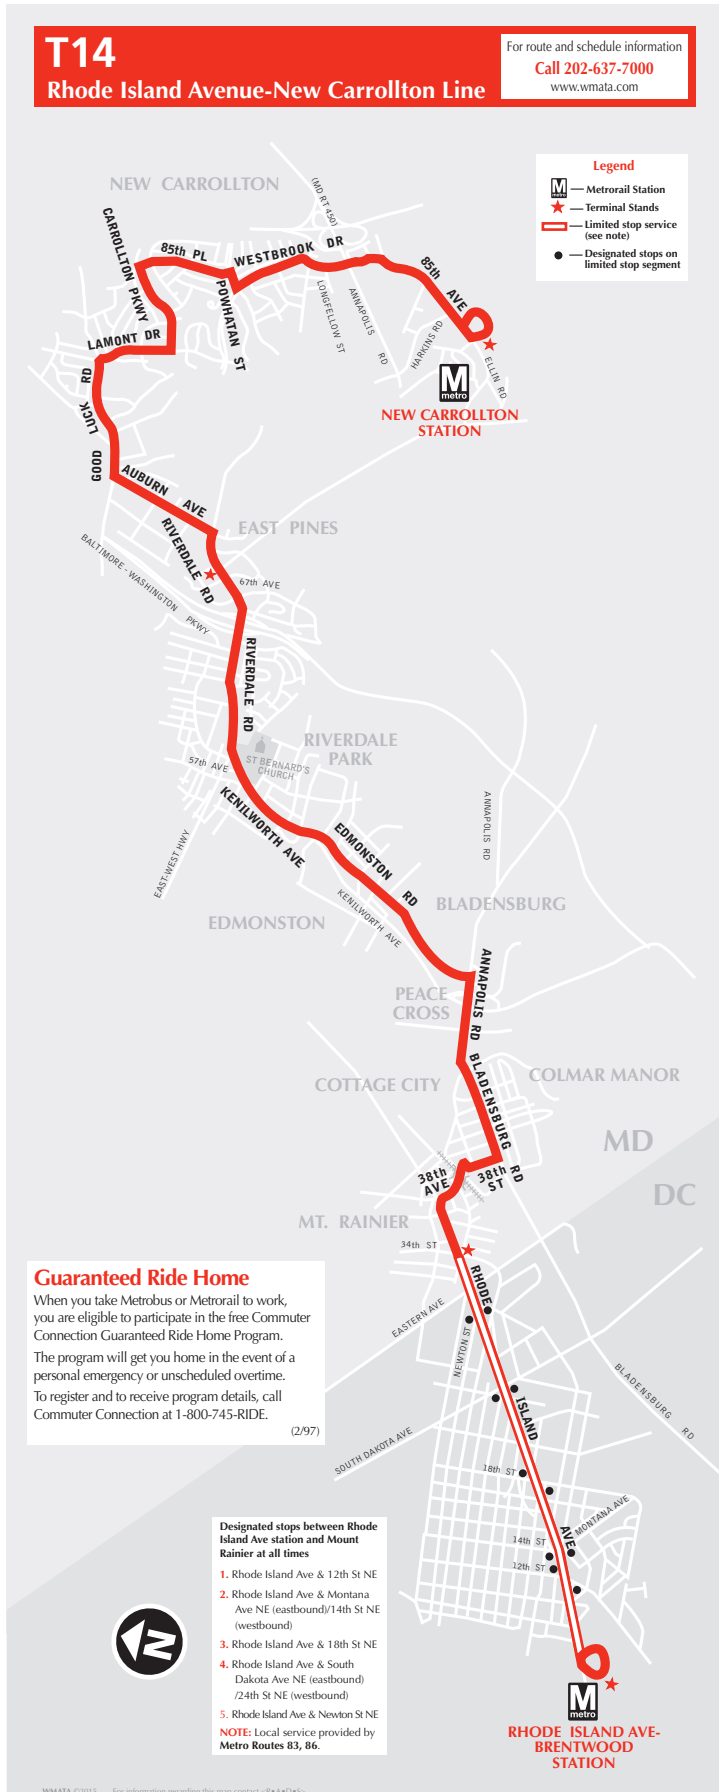

English-Español

Effective 5-29-22

T14

Rhode Island Avenue- New Carrollton Line

metrobus

Limited stops in DC at all times between Rhode Island Ave-Brentwood station and Mount Rainier.

Serves these locations- Brinda servicio a estas ubicaciones

- New Carrollton station
- East Pines
- Riverdale Park
- Edmonston
- Bladensburg
- Peace Cross
- Colmar Manor
- Cottage City
- Mt. Rainier
- Rhode Island Ave-Brentwood station

www.wmata.com
Information Anytime 202-637-7000 TTY 202-962-2033

**Washington
Metropolitan Area
Transit Authority**

A District of Columbia,
Maryland and Virginia
Transit Partnership

T14

Rhode Island Avenue- New Carrollton Line

Effective Sunday, May 29, 2022
A partir del domingo, 29 de mayo de 2022