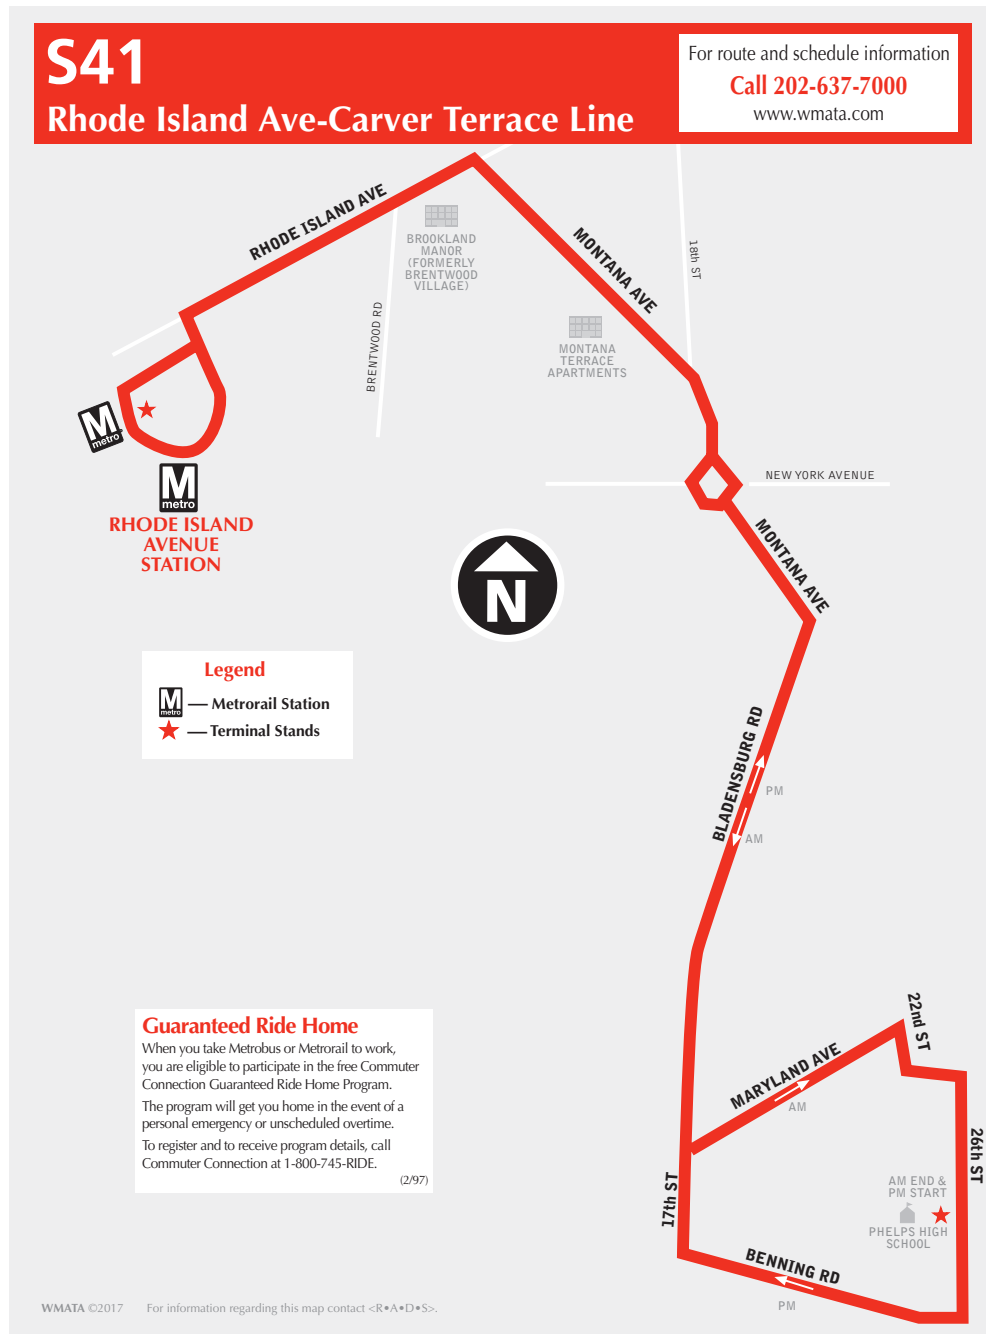

# S41

## Rhode Island Ave-Carver Terrace Line

Effective Sunday, August 23, 2020

A partir del domingo, 23 de agosto de 2020

### ▶ Southbound To Carver Terrace

Monday thru Friday - De Lunes a viernes

| Route Number | Rhode Island Ave<br> | 26th St. NE<br>north of Benning Rd.<br>(CARVER TERRACE) |
|--------------|----------------------|---|
| <b>S41</b>   | <b>8:06</b>          | <b>8:25</b>   |

### ▶ Northbound To Rhode Island Ave station

Monday thru Friday - De Lunes a viernes

| Route Number | 26th St. NE<br>north of Benning Rd.<br>(Carver Terrace) | RHODE ISLAND AVE<br> |
|--------------|---|----------------------|
| <b>S41</b>   | <b>3:40</b>   | <b>3:56</b>          |