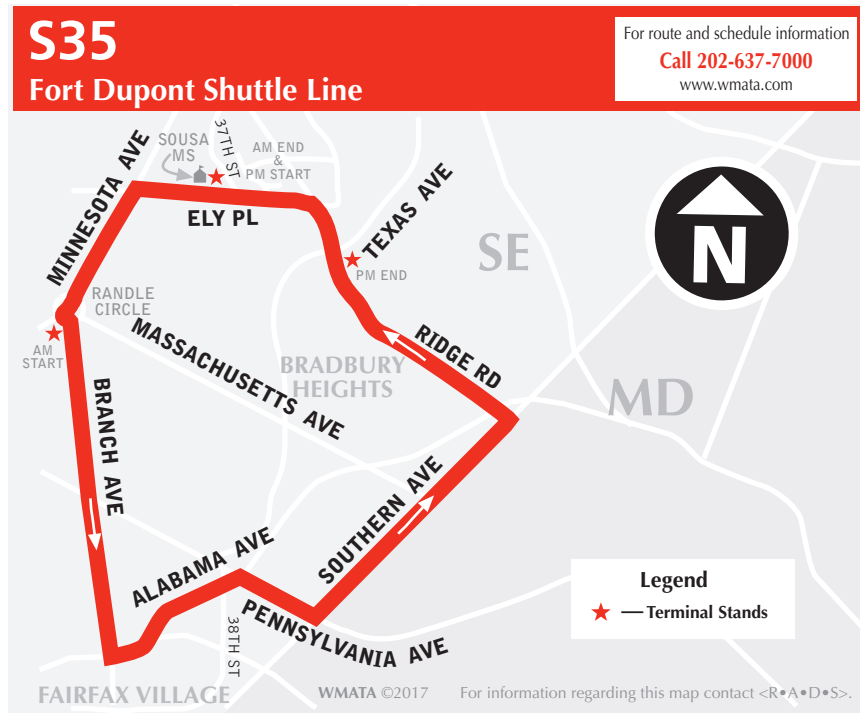

S35

Fort Dupont Shuttle Line

Effective Sunday, August 23, 2020

A partir del domingo, 23 de agosto de 2020

▶ Northbound To Fort Dupont

Monday thru Friday —
De Lunes a viernes

Route Number	Branch Ave. & Randle Circle SE	Alabama Ave. & 38th St. SE (Fairfax Village)	Ely Pl. SE West of 37th St. (FORT DUPONT)
AM Service			
● S35	8:13	8:19	8:30

- — Trip operates only when public school is open.
El recorrido se realiza solamente cuando están abiertas las escuelas públicas.

▶ Southbound To Bradbury Heights

Monday thru Friday —
De Lunes a viernes

Route Number	Ely Pl. SE West of 37th St. (Fort Dupont)	Alabama Ave. & 38th St. SE (Fairfax Village)	Ridge Rd. & Texas Ave. SE (BRADBURY HEIGHTS)
PM Service			
● S35	3:35	3:46	3:53

- — Trip operates only when public school is open.
El recorrido se realiza solamente cuando están abiertas las escuelas públicas.