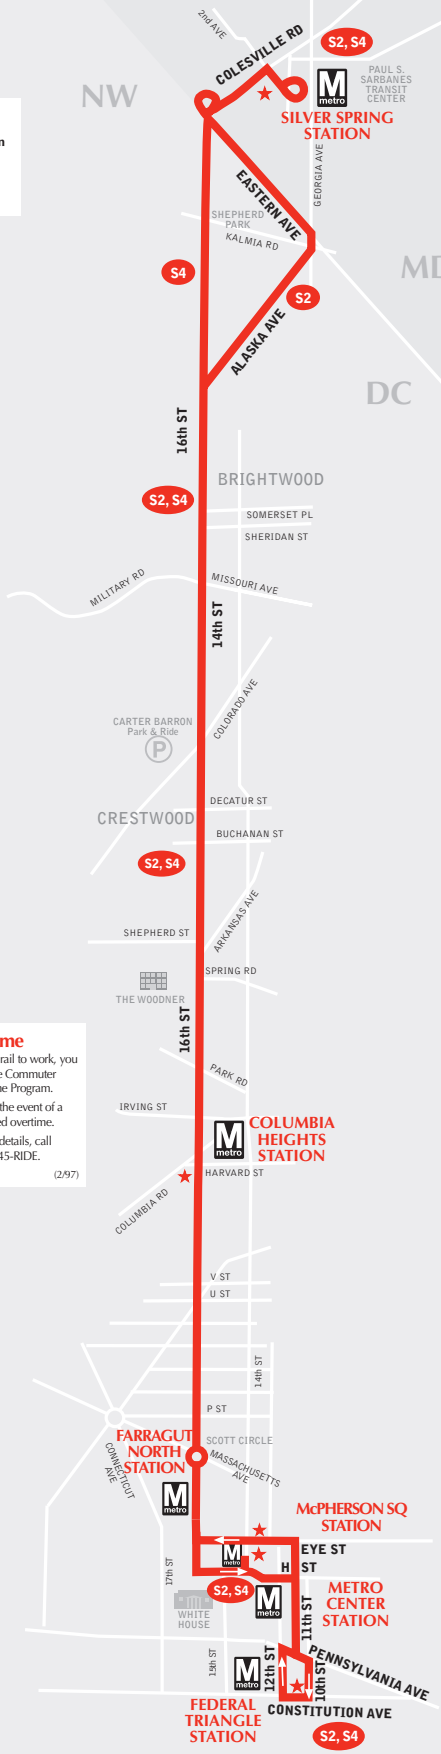

S2, S4 16th Street Line

For route and schedule information

Call 202-637-7000

www.wmata.com

Legend

- Metrorail Station
- Terminal Stands
- Park & Ride Lot

Guaranteed Ride Home

(2.97)