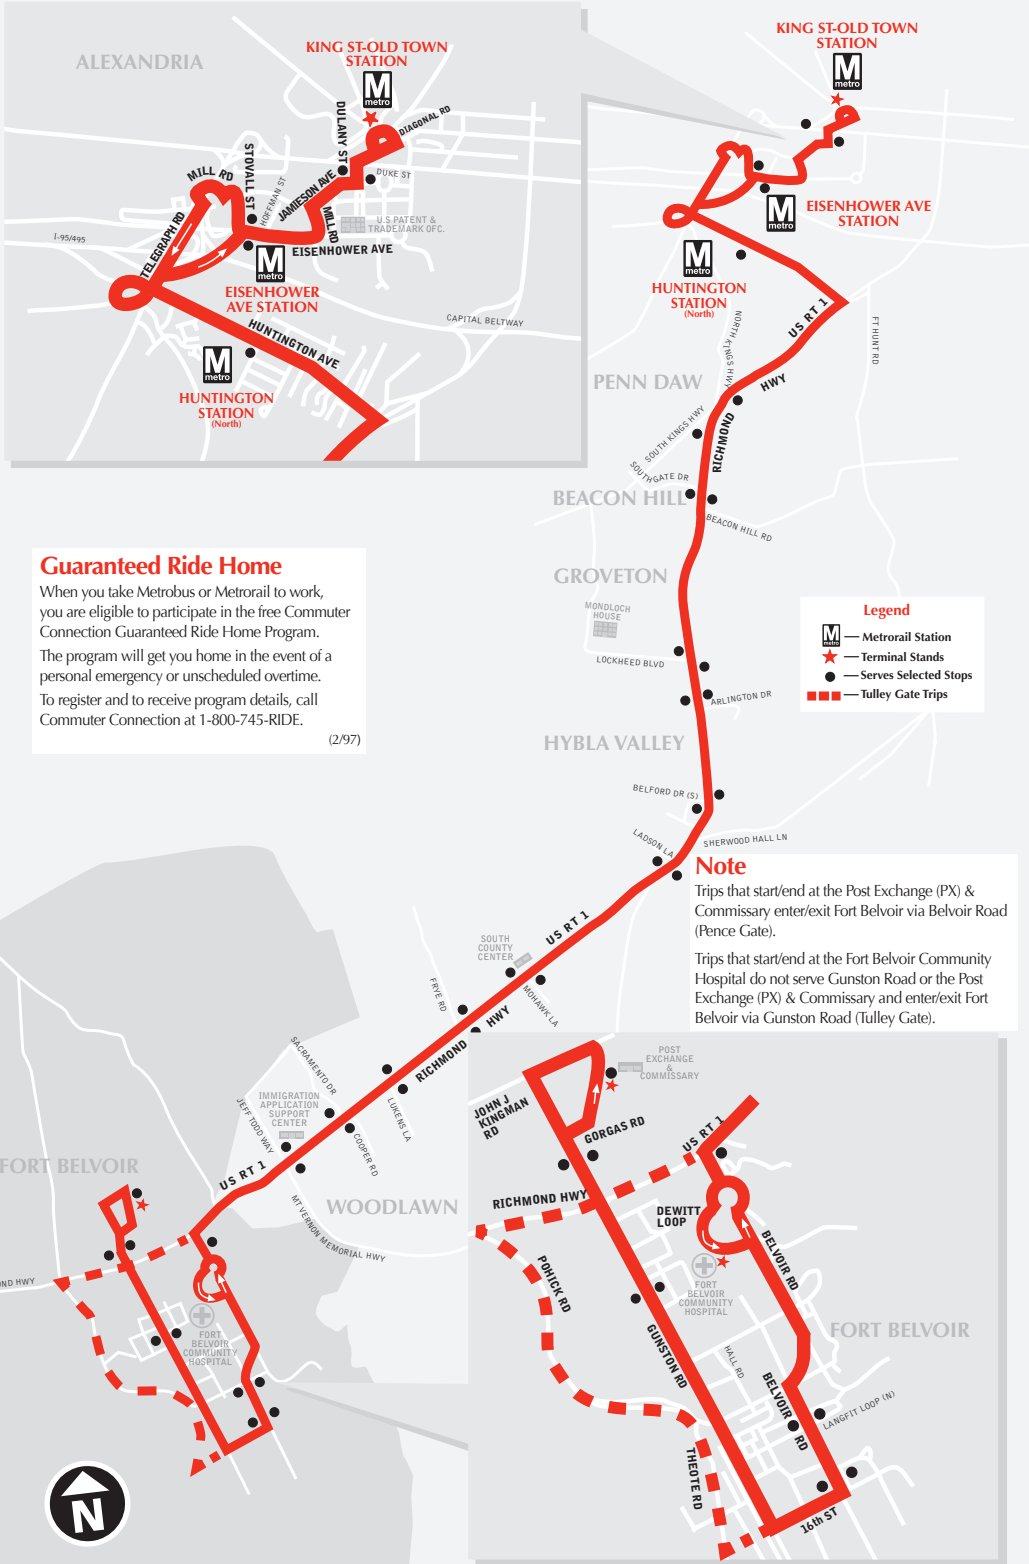

Richmond Highway Express

Effective Sunday, June 25, 2023
A partir del domingo, 25 de junio de 2023

REX

Richmond Highway Express

For route and schedule information
Call 202-637-7000
www.wmata.com

Guaranteed Ride Home
When you take Metrobus or Metrorail to work, you are eligible to participate in the free Commuter Connection Guaranteed Ride Home Program. The program will get you home in the event of a personal emergency or unscheduled overtime. To register and to receive program details, call Commuter Connection at 1-800-745-RIDE. (2/97)

Note
Trips that start/end at the Post Exchange (PX) & Commissary enter/exit Fort Belvoir via Belvoir Road (Pence Gate).
Trips that start/end at the Fort Belvoir Community Hospital do not serve Gunston Road or the Post Exchange (PX) & Commissary and enter/exit Fort Belvoir via Gunston Road (Tulley Gate).