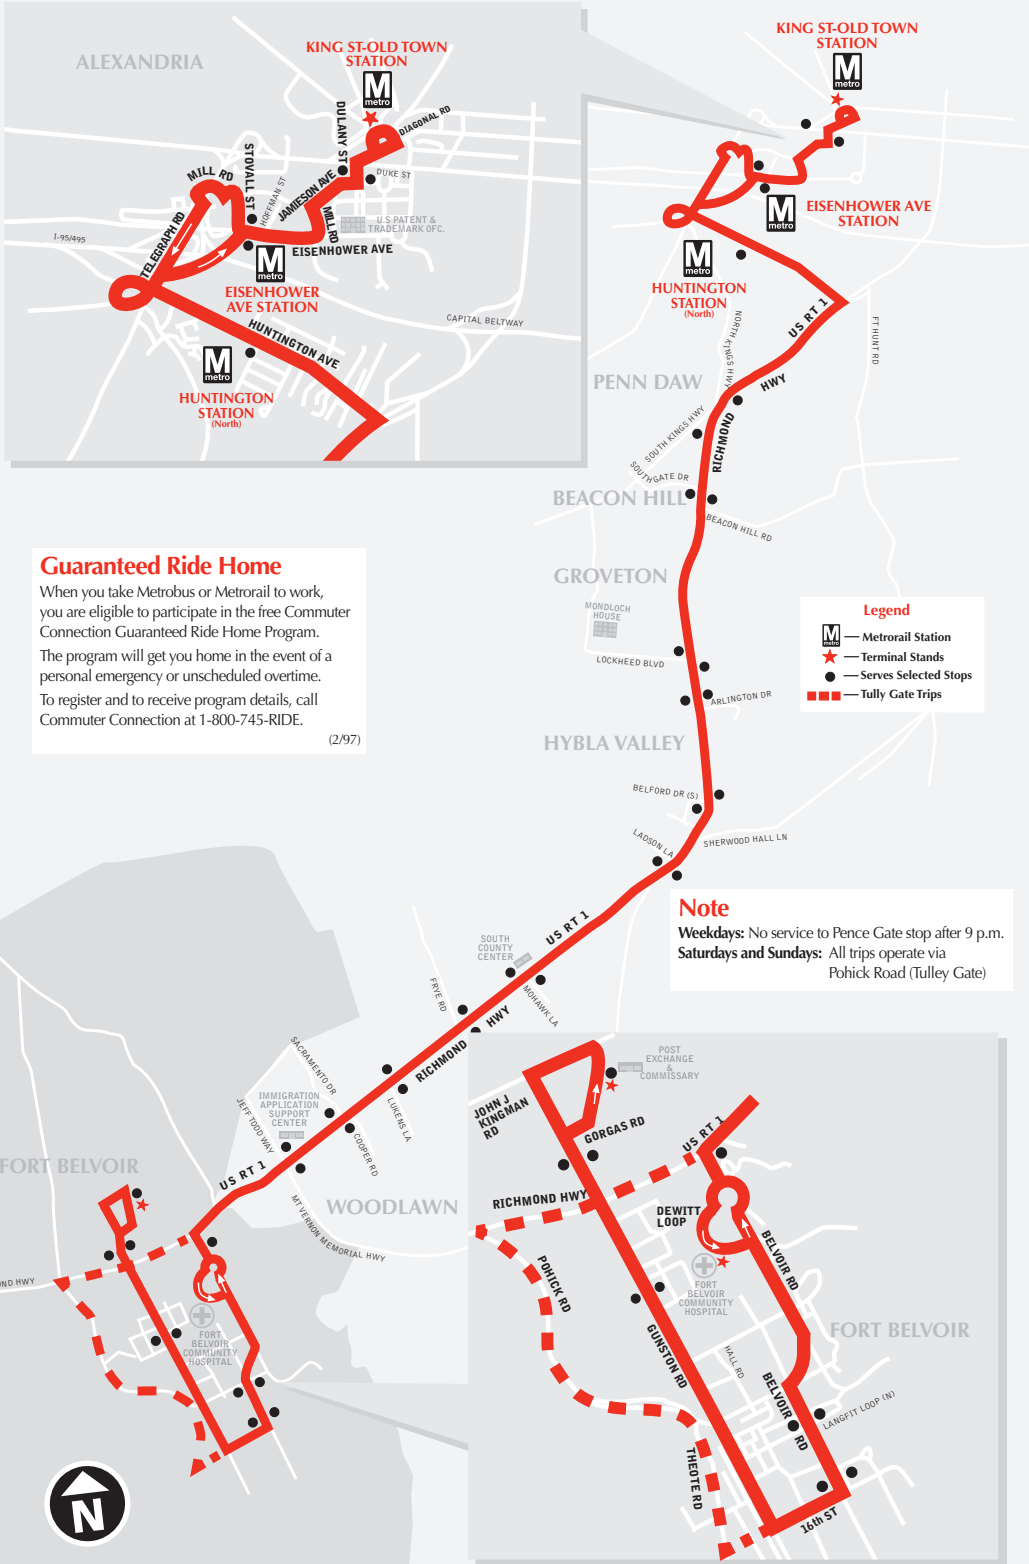

Richmond Highway Express

Effective Sunday, May 29, 2022
A partir del domingo, 29 de mayo de 2022

REX
Richmond Highway Express

For route and schedule information
Call 202-637-7000
www.wmata.com

Guaranteed Ride Home
When you take Metrobus or Metrorail to work, you are eligible to participate in the free Commuter Connection Guaranteed Ride Home Program. The program will get you home in the event of a personal emergency or unscheduled overtime. To register and to receive program details, call Commuter Connection at 1-800-745-RIDE. (2/97)

Legend

- Metrorail Station
- Terminal Stands
- Serves Selected Stops
- Tully Gate Trips

Note
Weekdays: No service to Pence Gate stop after 9 p.m.
Saturdays and Sundays: All trips operate via Pohick Road (Tully Gate)