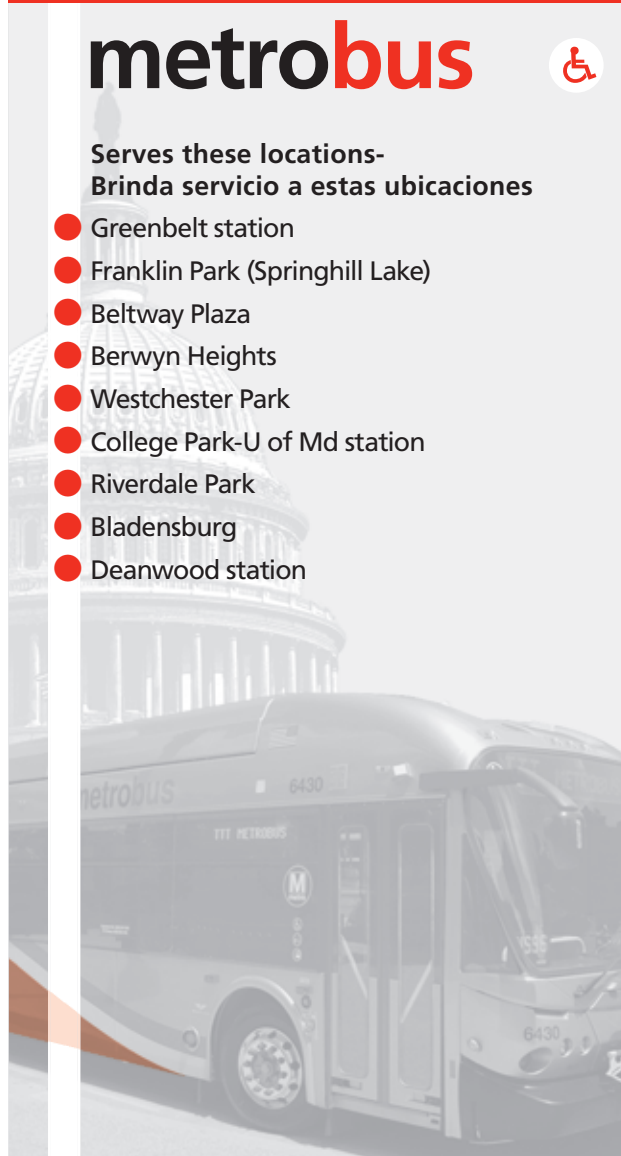

## Kenilworth Avenue Line

metrobus

Serves these locations-  
Brinda servicio a estas ubicaciones

- Greenbelt station
- Franklin Park (Springhill Lake)
- Beltway Plaza
- Berwyn Heights
- Westchester Park
- College Park-U of Md station
- Riverdale Park
- Bladensburg
- Deanwood station