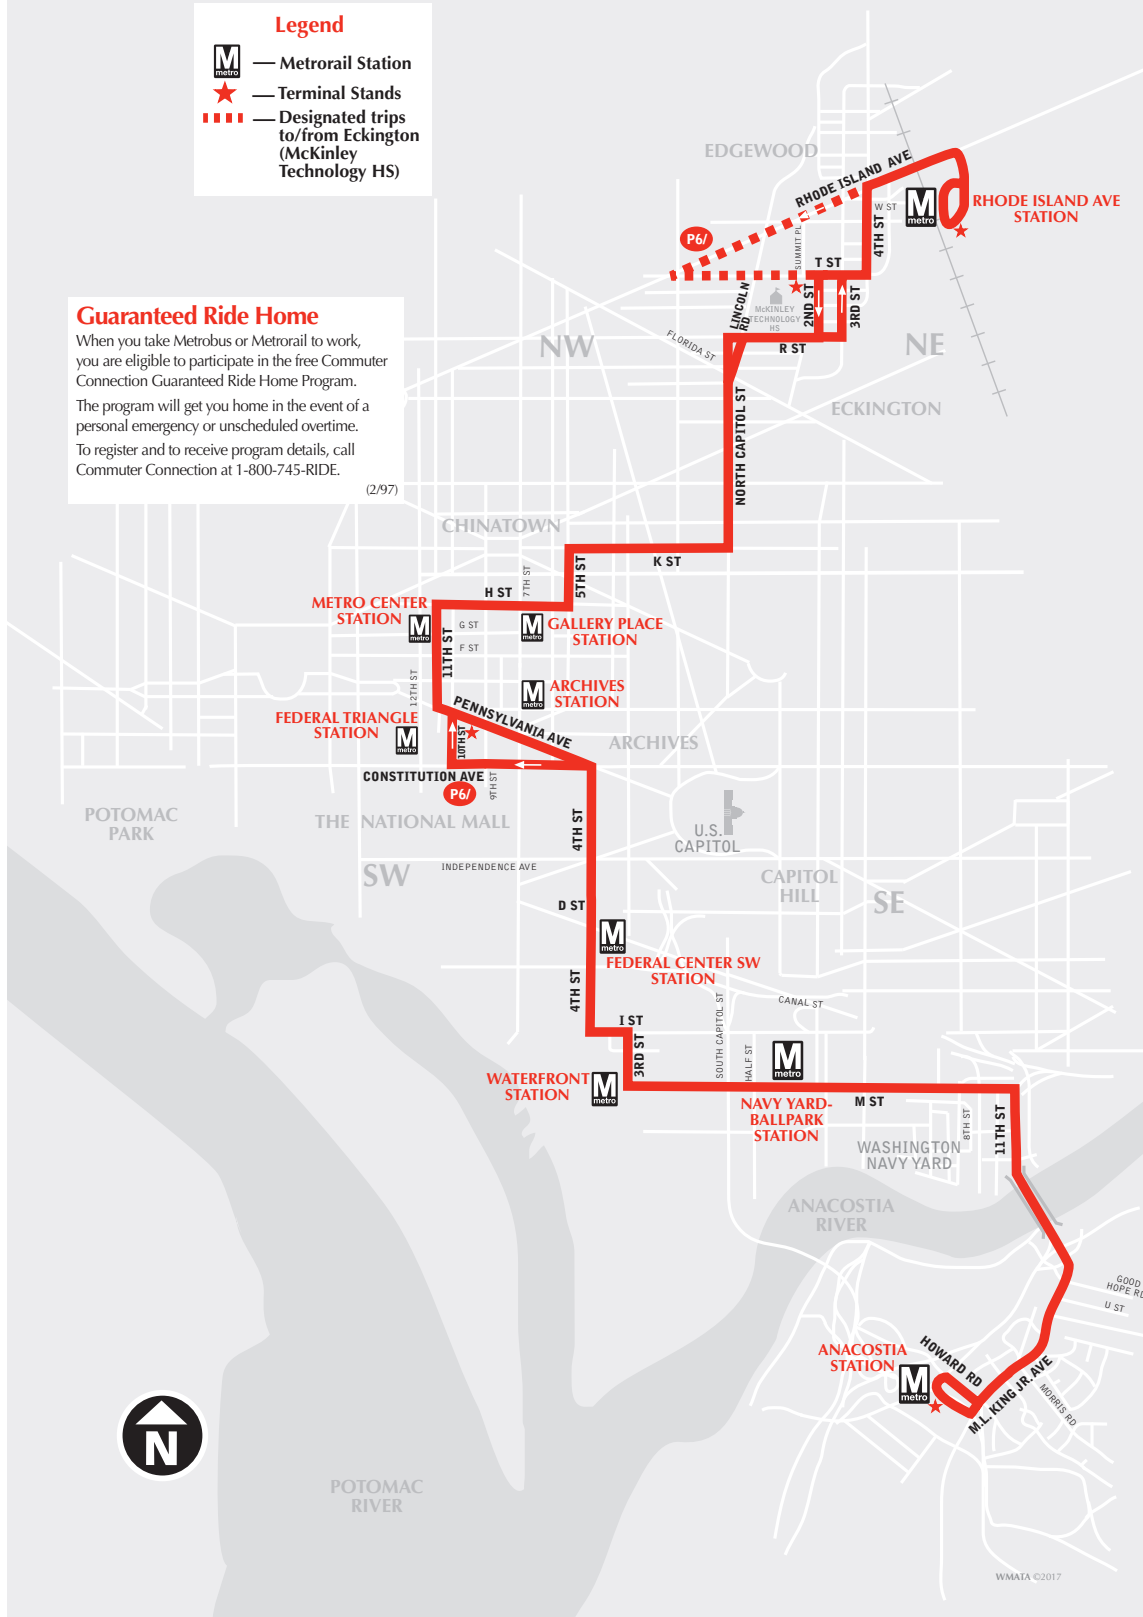

P6

Anacostia-Eckington Line

For route and schedule information

Call 202-637-7000

www.wmata.com

Legend

- Metrorail Station
- Terminal Stands
- Designated trips to/from Eckington (McKinley Technology HS)

Guaranteed Ride Home

When you take Metrobus or Metrorail to work, you are eligible to participate in the free Commuter Connection Guaranteed Ride Home Program.

The program will get you home in the event of a personal emergency or unscheduled overtime.

To register and to receive program details, call Commuter Connection at 1-800-745-RIDE.